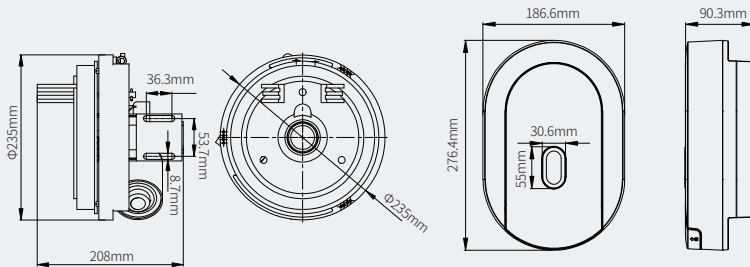

Roller Door Opener RDO-5

SUPER LIFT
Garage Door Openers

Door Types: residential rolling garage doors

Door Size: up to 15m²

Dimension

Smart

Built-in Wifi for the easiest way to connect

Let users monitor and control the rolling garage door opener away from home.