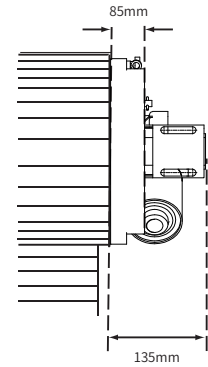

Technical data

Model	RDO-5
Input voltage	220-240VAC 50/60Hz
Max pulling force	600N
Opening speed	160mm/s
Lamp	LED
Radio frequency	433.92MHz
Coding System	Rolling Code
Working temperature	-20°C~40°C
Door area	15m²
Door height	up to 6 m

Minimum distance
from edge of curtain
to edge of door
bracket 85mm