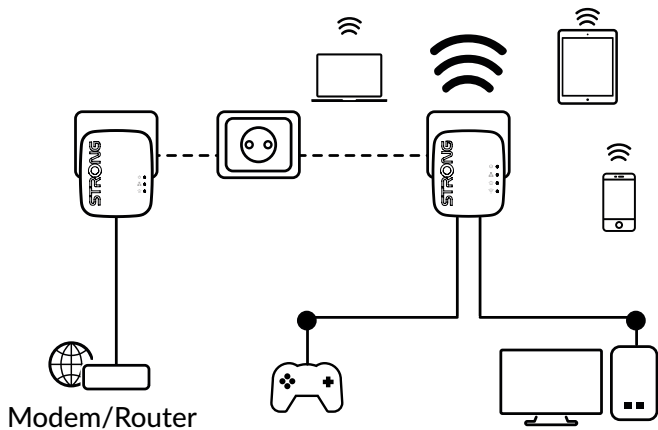

Simply connect the Powerline 600 Mini adapter to your existing Internet modem through an Ethernet port and you will immediately have an Internet connection available at any power socket. Then by using a Powerline Wi-Fi 600 adapter you can create a new Wi-Fi hotspot in the room of your choice and extend your Wi-Fi home coverage in minutes.

Coverage & Reliability

- Range of 300 meters over electrical circuit for Powerline
- Plug&Play installation in a minute

Security

- Powerline 128 bit AES encryption for network security and data protection
- WPA/WPA2 for a high level of Wi-Fi security
- Connect & Secure button for an optimum network security

Connections

- 2 Ethernet LAN ports for the Powerline Wi-Fi 600 adapter to connect any computer, set-top-box, Smart TV, game console, ...

POWERLINE WI-FI 600 DUO MINI

Powerline Wi-Fi 600 Adapter Mini

Frequency Wi-Fi	2.4 GHz
Frequency Powerline	2 MHz ~ 68 MHz
Standards Wi-Fi	IEEE 802.11n/g/b, IEEE 802.3, IEEE 802.3u
Standards Powerline	HomePlug™ AV, IEEE 802.3, IEEE 802.3u
Signal Rate Wi-Fi	Up to 300 Mbit/s
Signal Rate Powerline	Up to 600 Mbit/s
Security Wi-Fi	WEP, WPA/WPA2, WPA-PSK/WPA2-PSK
Security Powerline	128 bit AES
Antenna	2x 3dBi omnidirectional, adjustable
Transmit Power Wi-Fi	Europe: <20 dBm
Supported Channels	2.4 GHz: 1, 2, 3, 4, 5, 6, 7, 8, 9, 10, 11, 12, 13
Ethernet Ports	2x 10/100 Mbp LAN port (Auto MDI/MDIX)
Button	Connect & Secure, Reset/WPS
LEDs	Power, Ethernet, Powerline, Wi-Fi
Size (WxDxH) in mm	63x68x75
Weight in kg	0.0946

Powerline 600 Adapter Mini

Frequency	2 MHz ~ 68 MHz
Standards	HomePlug™ AV, IEEE 802.3, IEEE 802.3u, IEEE 802.11n/b/g
Interface	10/100M Ethernet, Extra Power Socket 250 V AC 16 A max.
Button	Connect & Secure/Reset
LEDs	Power, Powerline, Ethernet
Power	100 - 240 V, 50/60 Hz
Security	128 bit AES
Range	Up to 300 meters over electric circuit
Size (WxDxH) in mm	63x68x75
Weight in kg	0.079