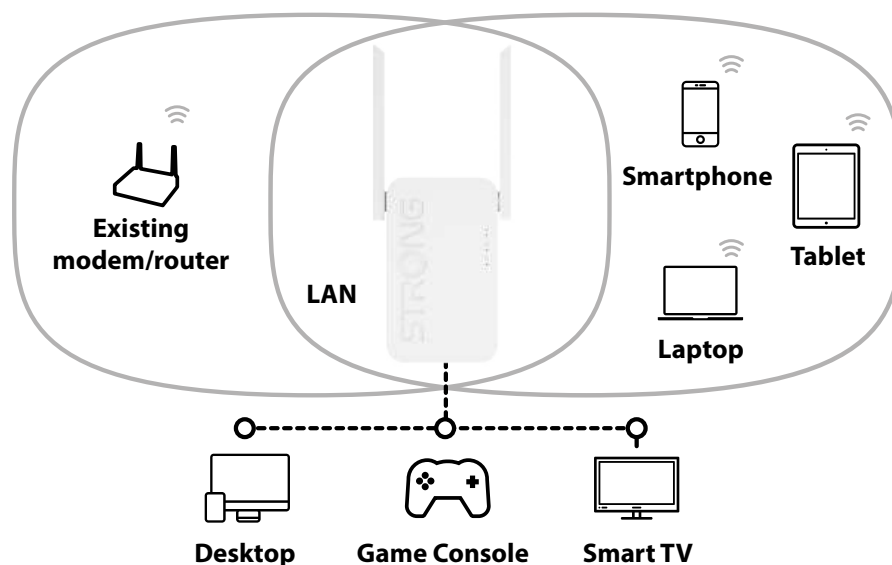

STRONG

WI-FI 6 REPEATER AX3000X

Wi-Fi

Frequency	2.4 GHz & 5GHz (11ax)
Standards	IEEE 802.11ax /IEEE 802.11ac /IEEE 802.11n/IEEE 802.11g /IEEE 802.11a/ IEEE 802.11b
Signal Rate	5GHz: Up to 2402 Mbps 2.4GHz: Up to 574 Mbps
Security	WPA-PSK / WPA2-PSK / WPA3
Antenna	2x 5dBi
Transmit Power	CE: <20dBm(2.4 GHz), <23dBm (5.15 GHz~5.25 GHz)
Supported Channels	2.4GHz : 1, 2, 3, 4, 5, 6, 7, 8, 9, 10, 11, 12, 13 5 GHz : 36, 40, 44, 48, 52, 56, 60, 64, 100, 104, 108, 112

Hardware

Ethernet Ports	1x 10/100/1000 Mbps self-adaptive LAN
Buttons	Reset Button / WPS Button
LEDs	WiFi / WPS / Power
Power	Direct plug-in power supply (100V-240V)

Software

Configuration Wizards	Repeater, Access Point
DHCP Management	Auto, Server, Client
Internet Protocol	Web User Interface, Time Settings, Configuration Backup/Restore, Firmware Upgrade
	IPv4

Other specifications

Certification	CE
Package contents	REPEATERAX3000 Installation instructions Warranty Card
System requirements	Windows 7, 8, 8.1, 10, Mac OS X, Linux, Internet Browser
Environment	Operating temperature: 0° C ~ +40° C Storage temperature: -40° C ~ +70° C Operating humidity: 10%~90% non-condensing Storage humidity: 5%~90% non-condensing
Size (W x D x H)	77,8 x 49 x 130 mm
Size with antenna (W x D x H)	77,8 x 49 x 222,8 mm
Weight:	0.29 kg

REPEATERAX3000X EAN : 9120137872910
PCB: 10