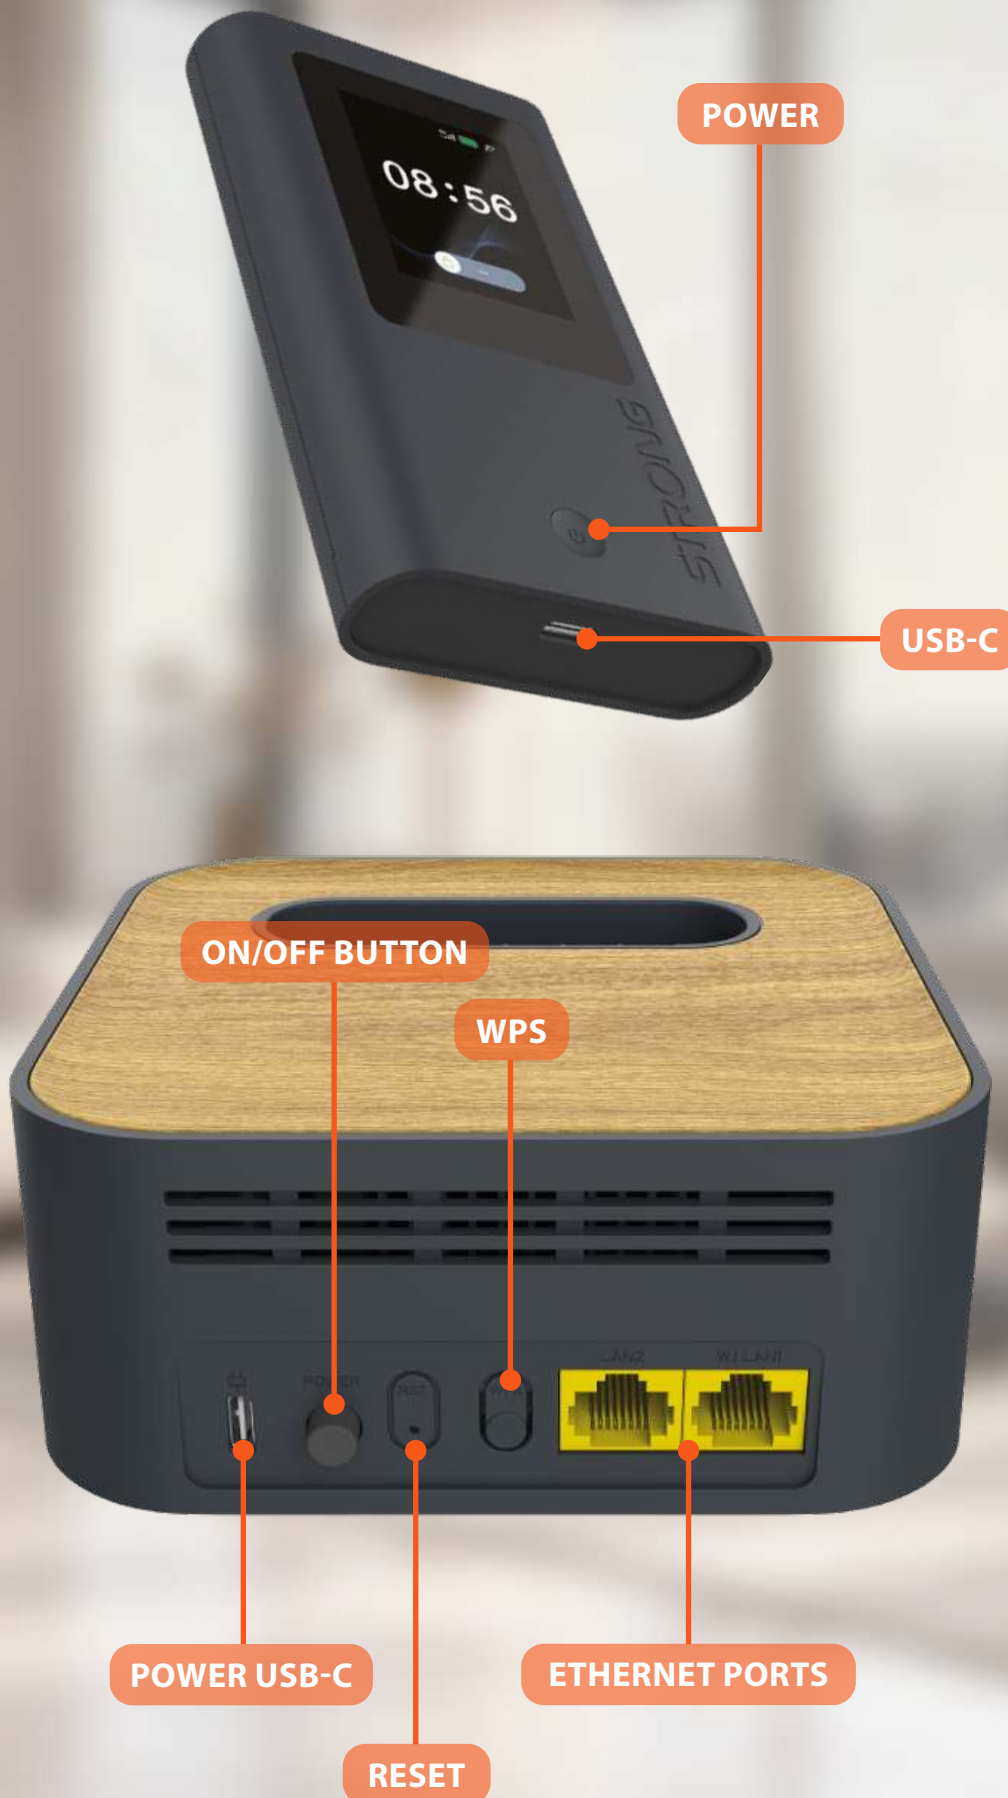

Nano SIM
card needed

Works with
major operators

Touch
screen

4 Years
warranty

HOPI, Fast 5G on the go, powerful Wi-Fi at home

HOPI is a powerful 2-in-1 connectivity solution designed for seamless internet everywhere. Combining a 5G mobile hotspot and a home Wi-Fi docking station, it delivers ultra-fast speeds on the go and stable Wi-Fi at home. Enjoy smooth streaming and automatic 5G backup for your main internet line. Easy to set up via the MySTRONG app, HOPI ensures fast, stable and flexible connectivity wherever life takes you.

Smart internet backup

HOPI automatically switches to 5G when your main internet connection fails, keeping your home online without interruption. Ideal for remote work, streaming, and connected devices, it ensures continuous connectivity and peace of mind at all times.

- **Reset:** Restores the device to factory settings, removing all customized network and Wi-Fi configurations.
- **WPS:** Press the WPS button to quickly and securely connect compatible Wi-Fi devices without entering a password. The connection is automatically established once pairing is completed.
- **Ethernet Port:** Connect wired devices such as computers, smart TVs, or game consoles for a fast and stable Gigabit internet connection.