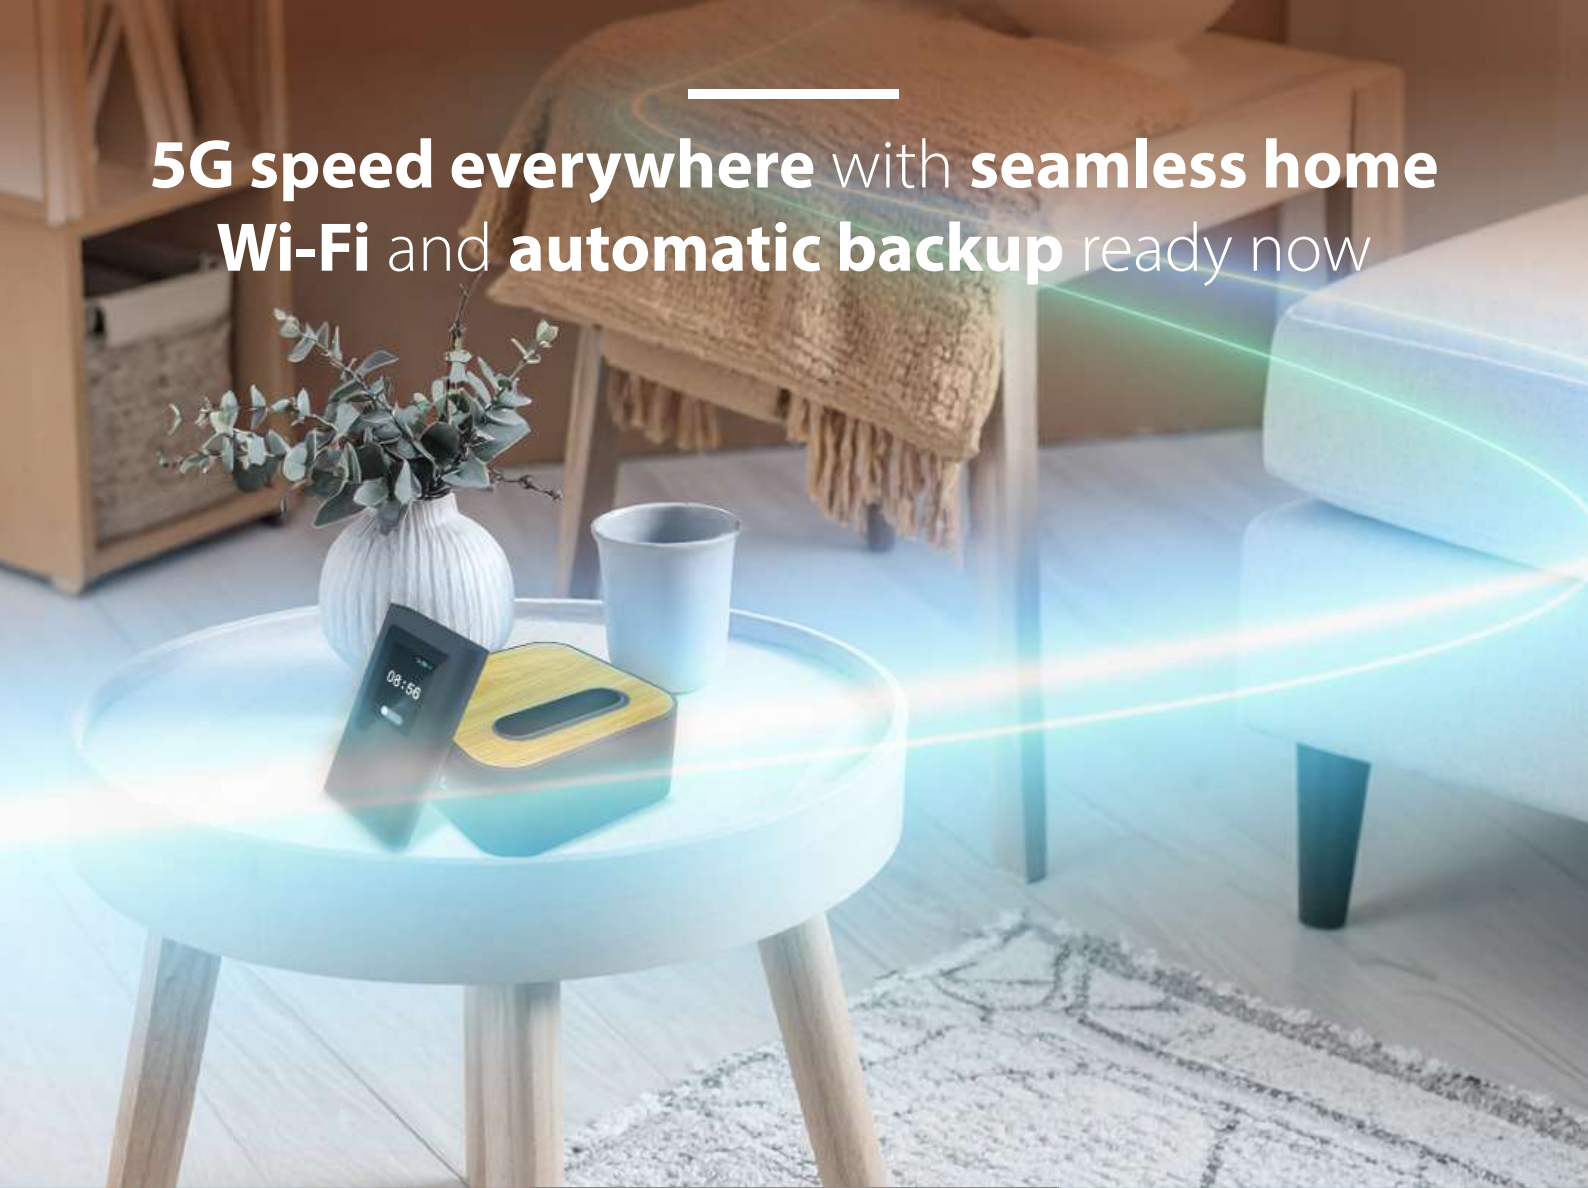

Nano SIM
card needed

Works with
major operators

Touch
screen

4 Years
warranty

HOPI, Fast 5G on the go, powerful Wi-Fi at home

HOPI is a powerful 2-in-1 connectivity solution designed for seamless internet everywhere. Combining a 5G mobile hotspot and a home Wi-Fi docking station, it delivers ultra-fast speeds on the go and stable Wi-Fi at home. Enjoy smooth streaming and automatic 5G backup for your main internet line. Easy to set up via the MySTRONG app, HOPI ensures fast, stable and flexible connectivity wherever life takes you.

<https://www.strong-eu.com/strong-networks/selection>

5G speed everywhere with seamless home Wi-Fi and automatic backup ready now

Reliable Wi-Fi at home

Enjoy fast and stable Wi-Fi at home with the HOPI docking station. Simply place your 5G hotspot in the dock to create a reliable home network for all your devices.

Smart internet backup

HOPI automatically switches to 5G when your main internet connection fails, keeping your home online without interruption. Ideal for remote work, streaming, and connected devices, it ensures continuous connectivity and peace of mind at all times.

5G connectivity anywhere

Take high-speed internet wherever you go with the HOPI 5G mobile hotspot. Delivering ultra-fast speeds and reliable performance, it keeps you connected while traveling, working remotely, or moving between locations, with seamless transition from mobile use to home networking.