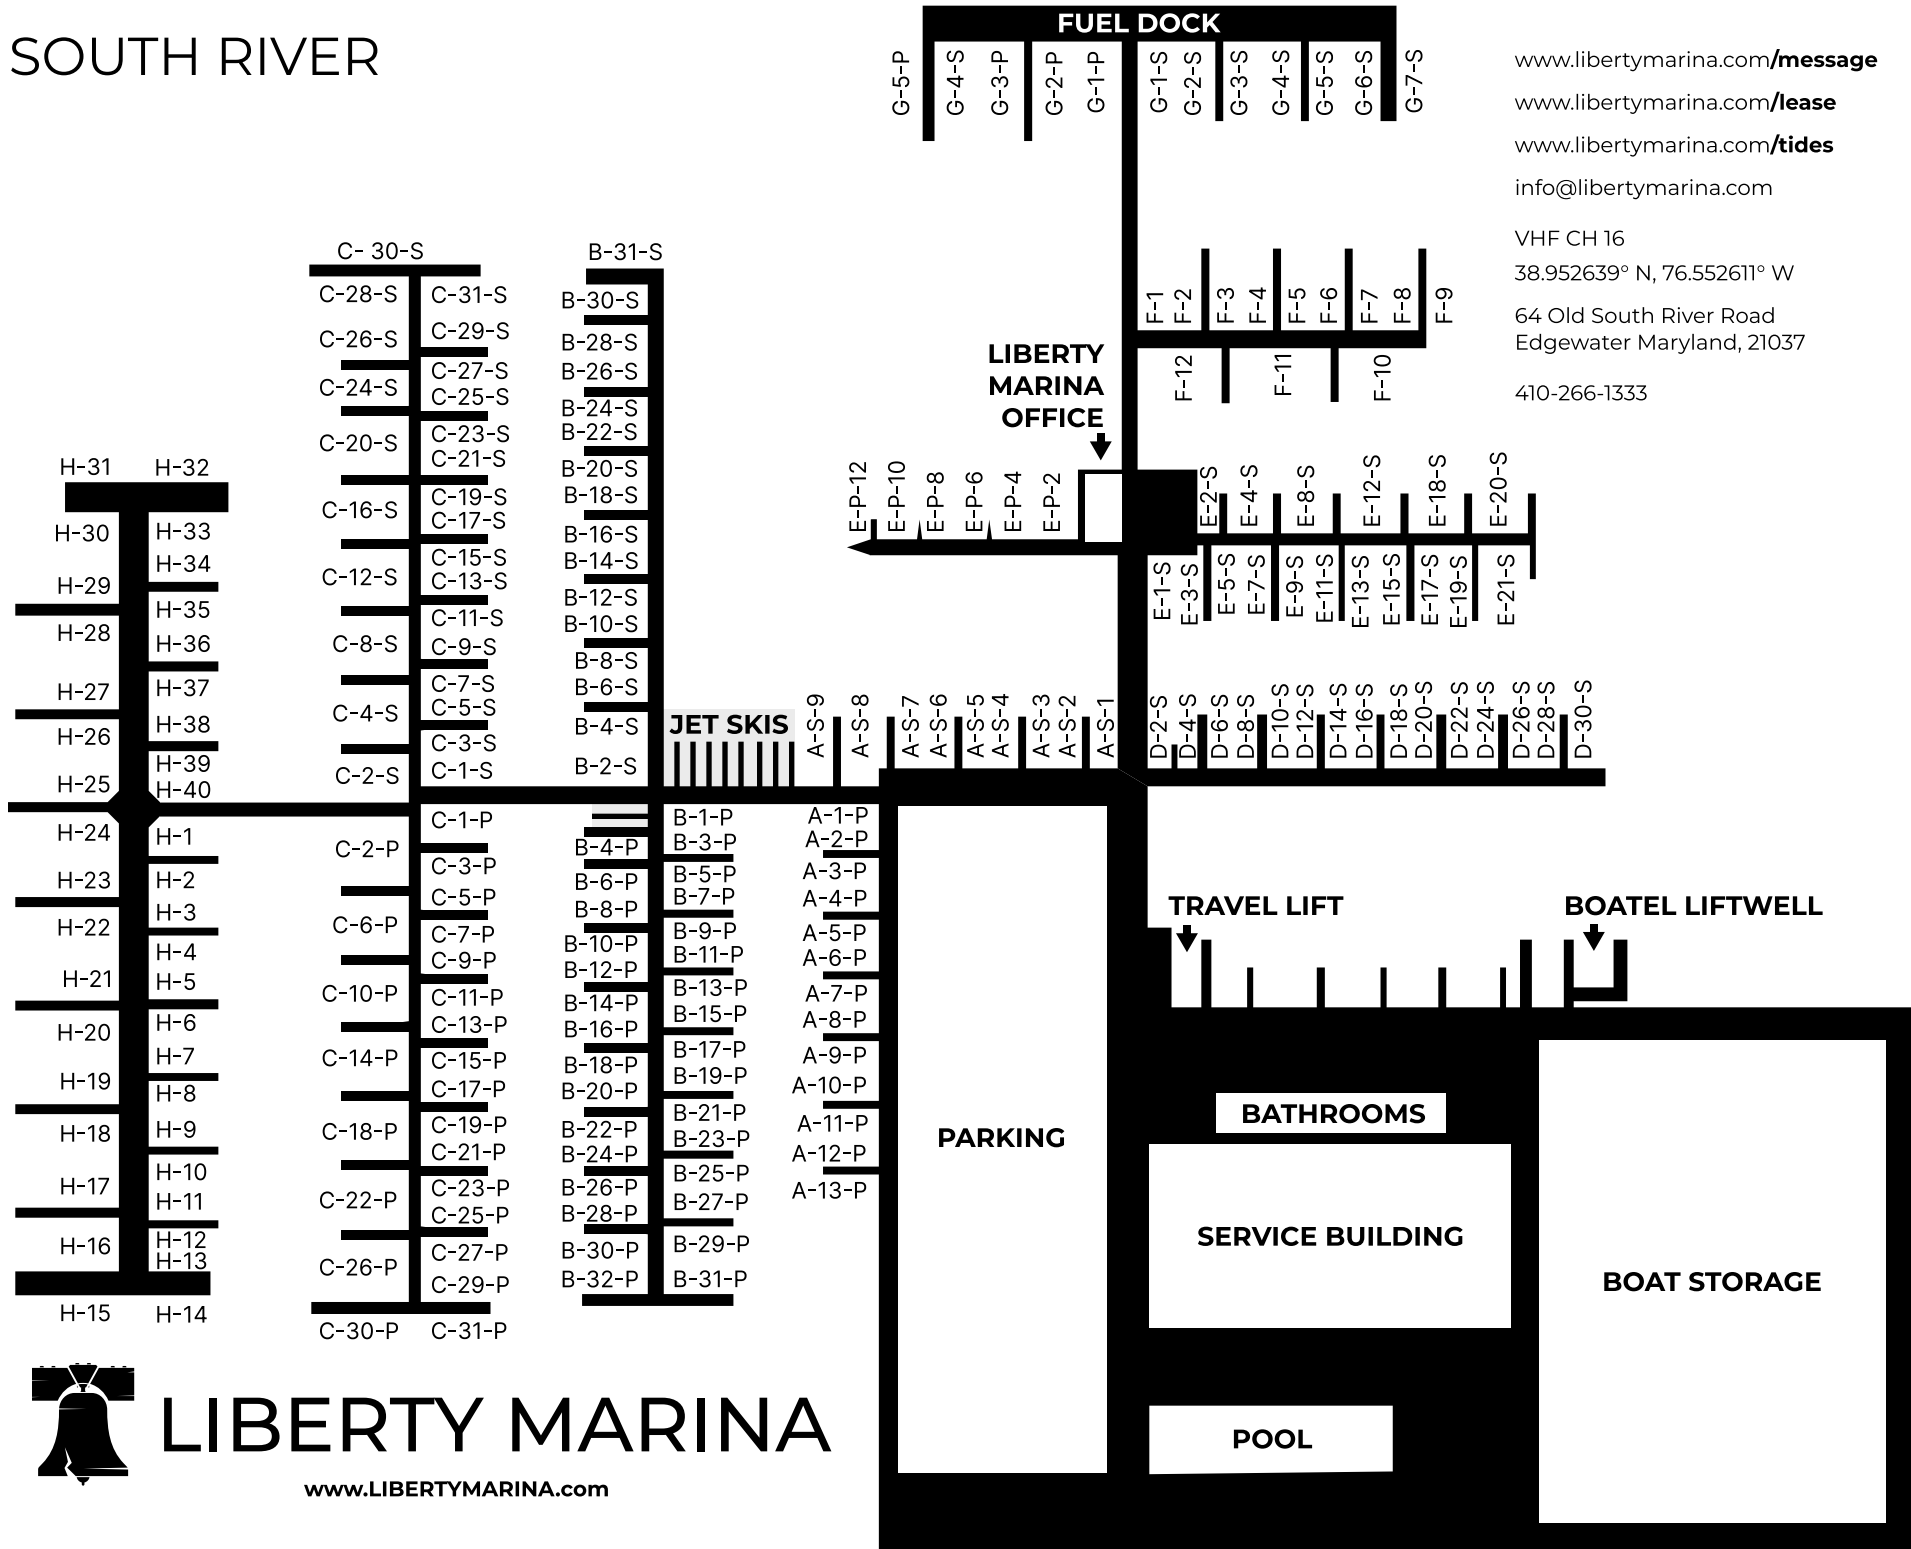

SOUTH RIVER

www.libertymarina.com/message

www.libertymarina.com/lease

www.libertymarina.com/tides

info@libertymarina.com

VHF CH 16

38.952639° N, 76.552611° W

64 Old South River Road
Edgewater Maryland, 21037

410-266-1333

LIBERTY MARINA

www.LIBERTYMARINA.com