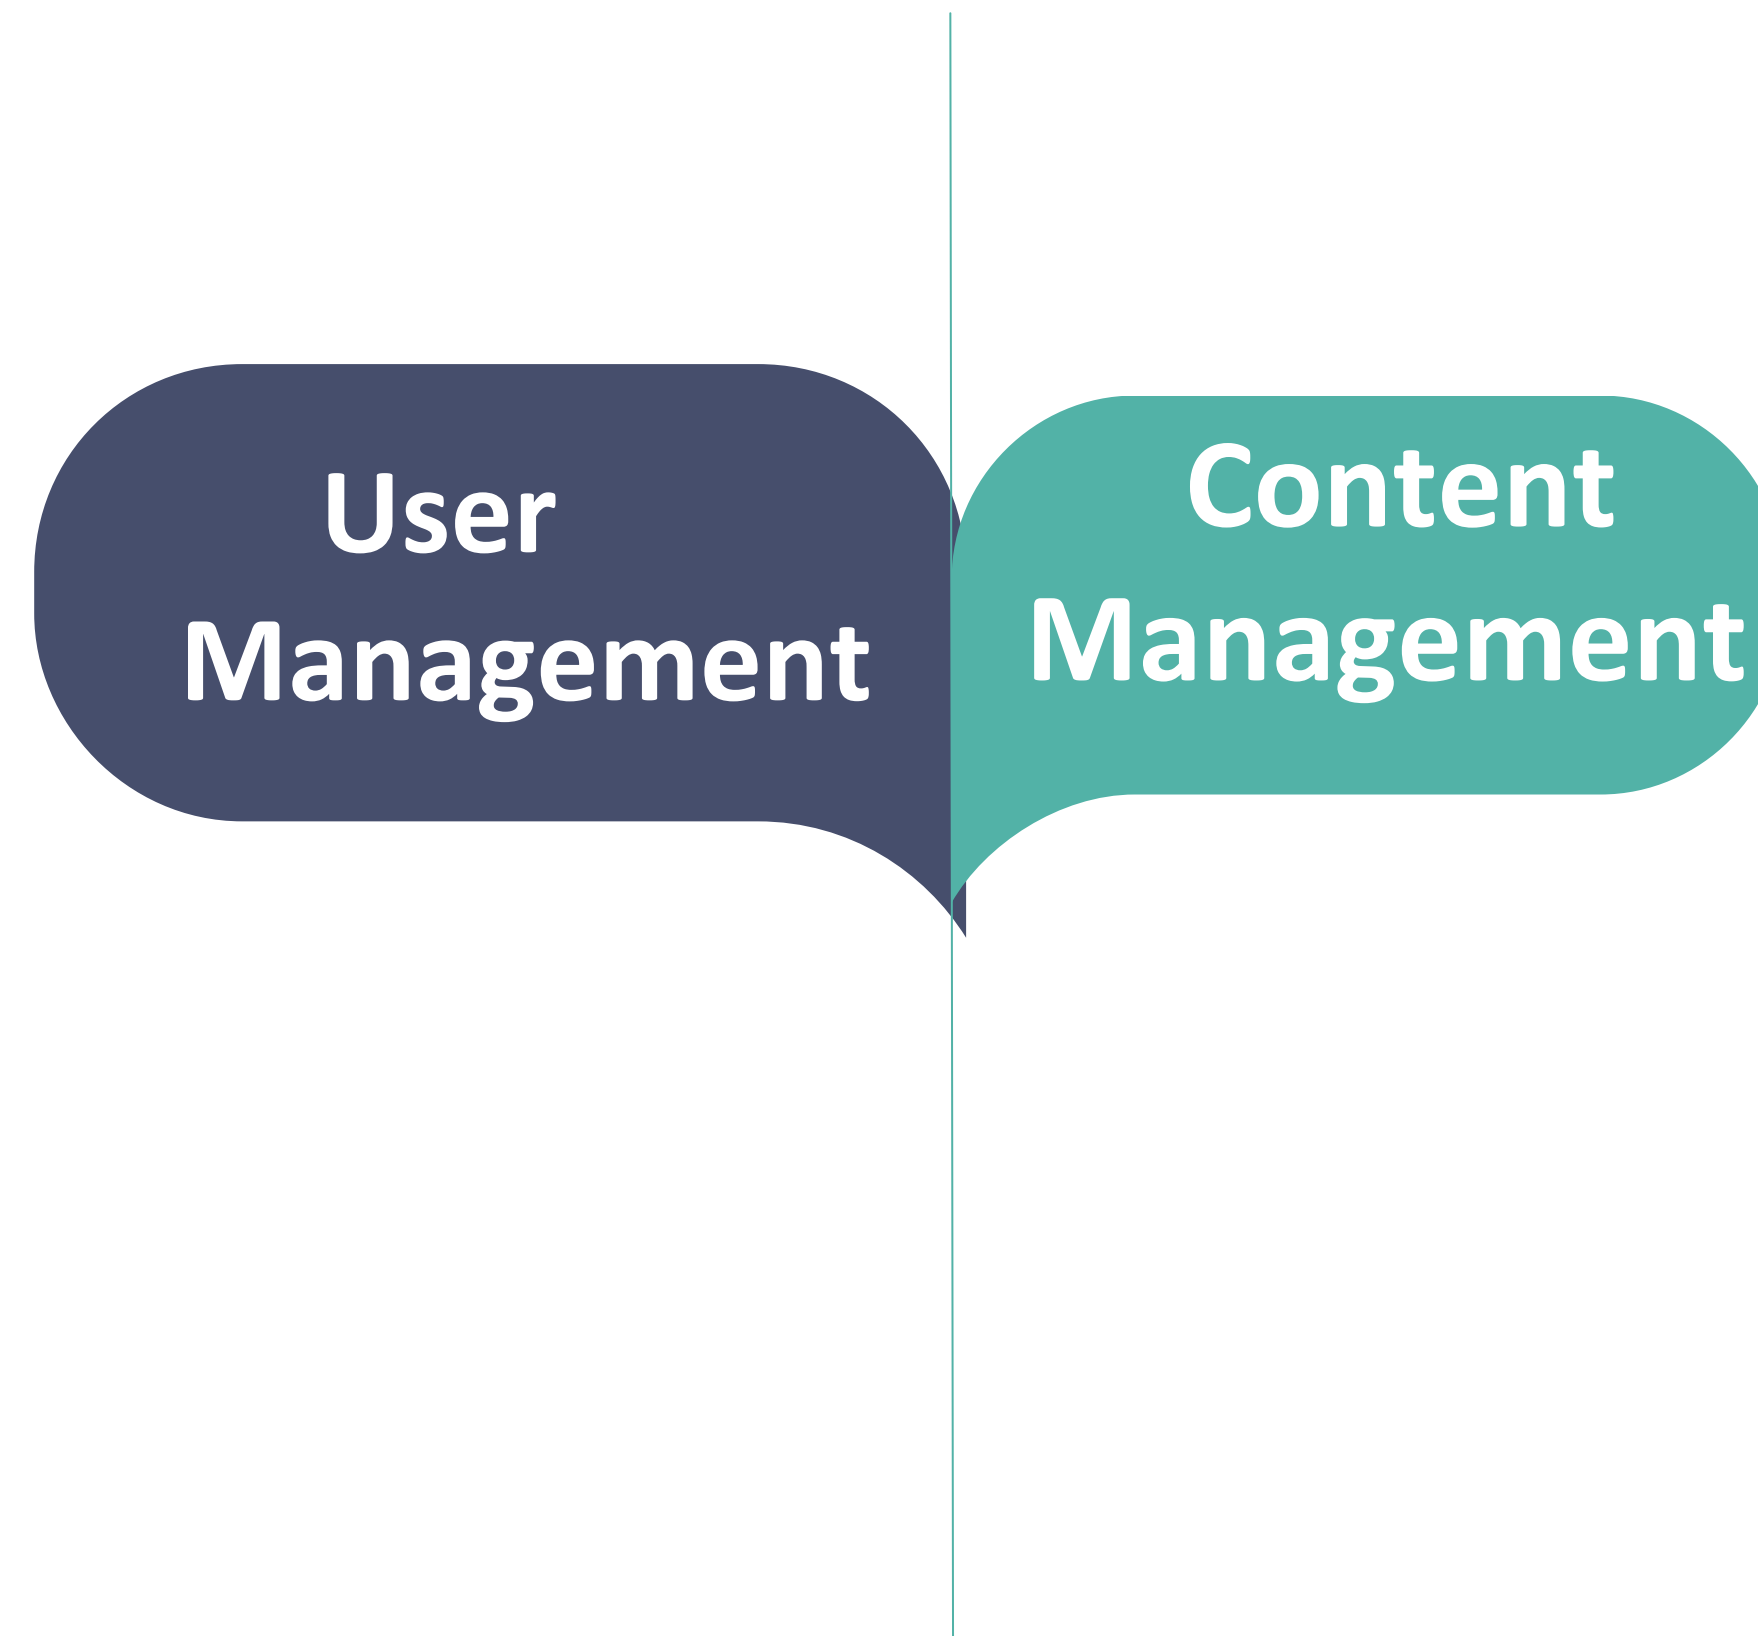

Upscaling Shop
Environment

Achieving
Sales Target

M-SIGN ——— MOKA Self developed system

1 Centralized and unified management at multiple levels, with a scientific and fast authority structure

2 Professional remote information publishing system

3 The content of advertisements can be controlled by mobile or pc

Make your business easy!

- Hierarchical management of centralized remote control
- Support third-party applications, which can be downloaded or updated in batches