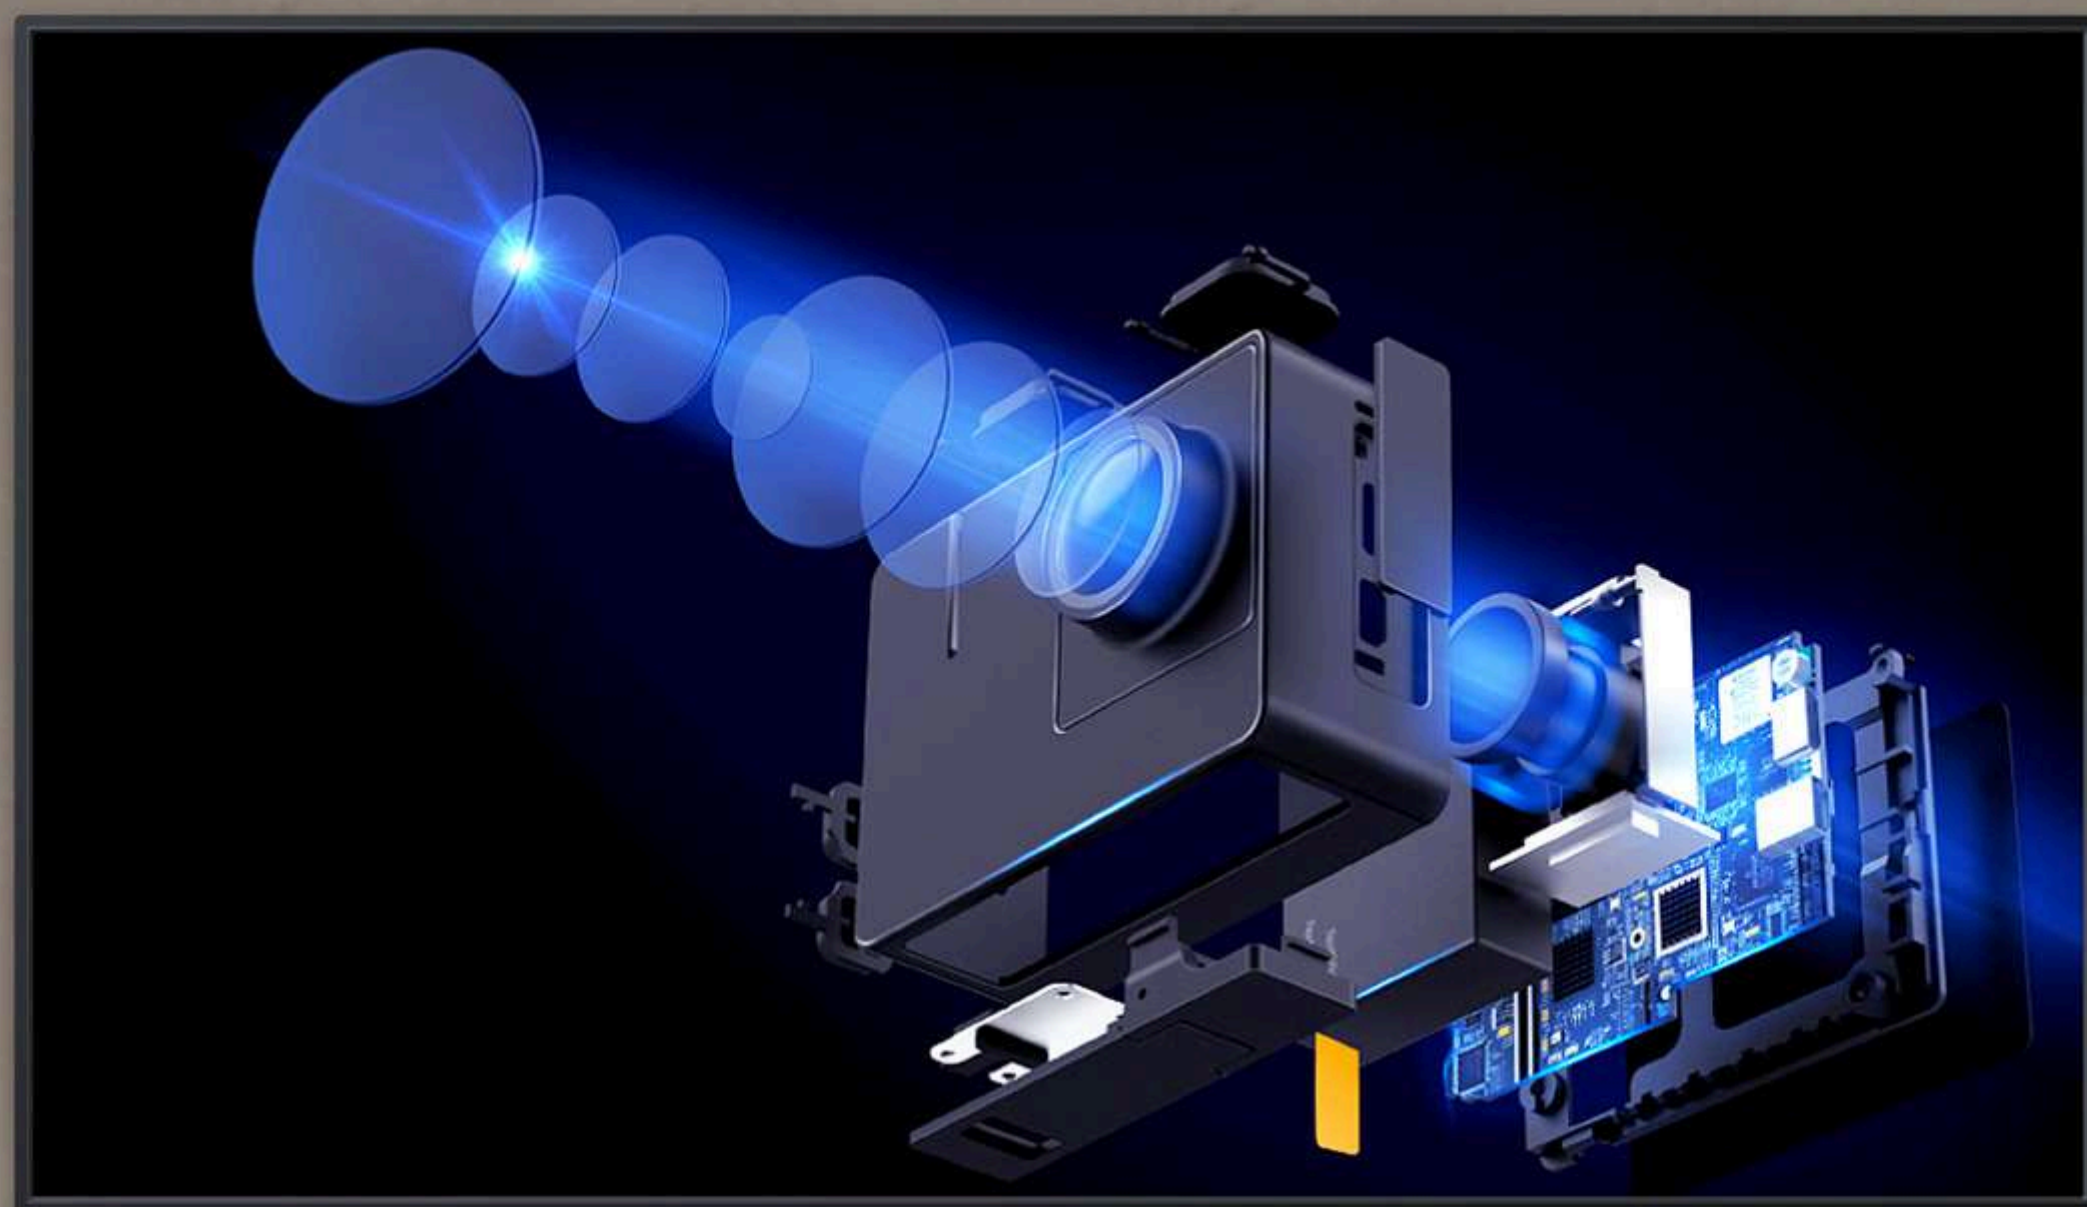

4K UHD Picture

Quality More Detailed Image to Display

Enhance the experience and enjoy visually lifelike images for your customers.