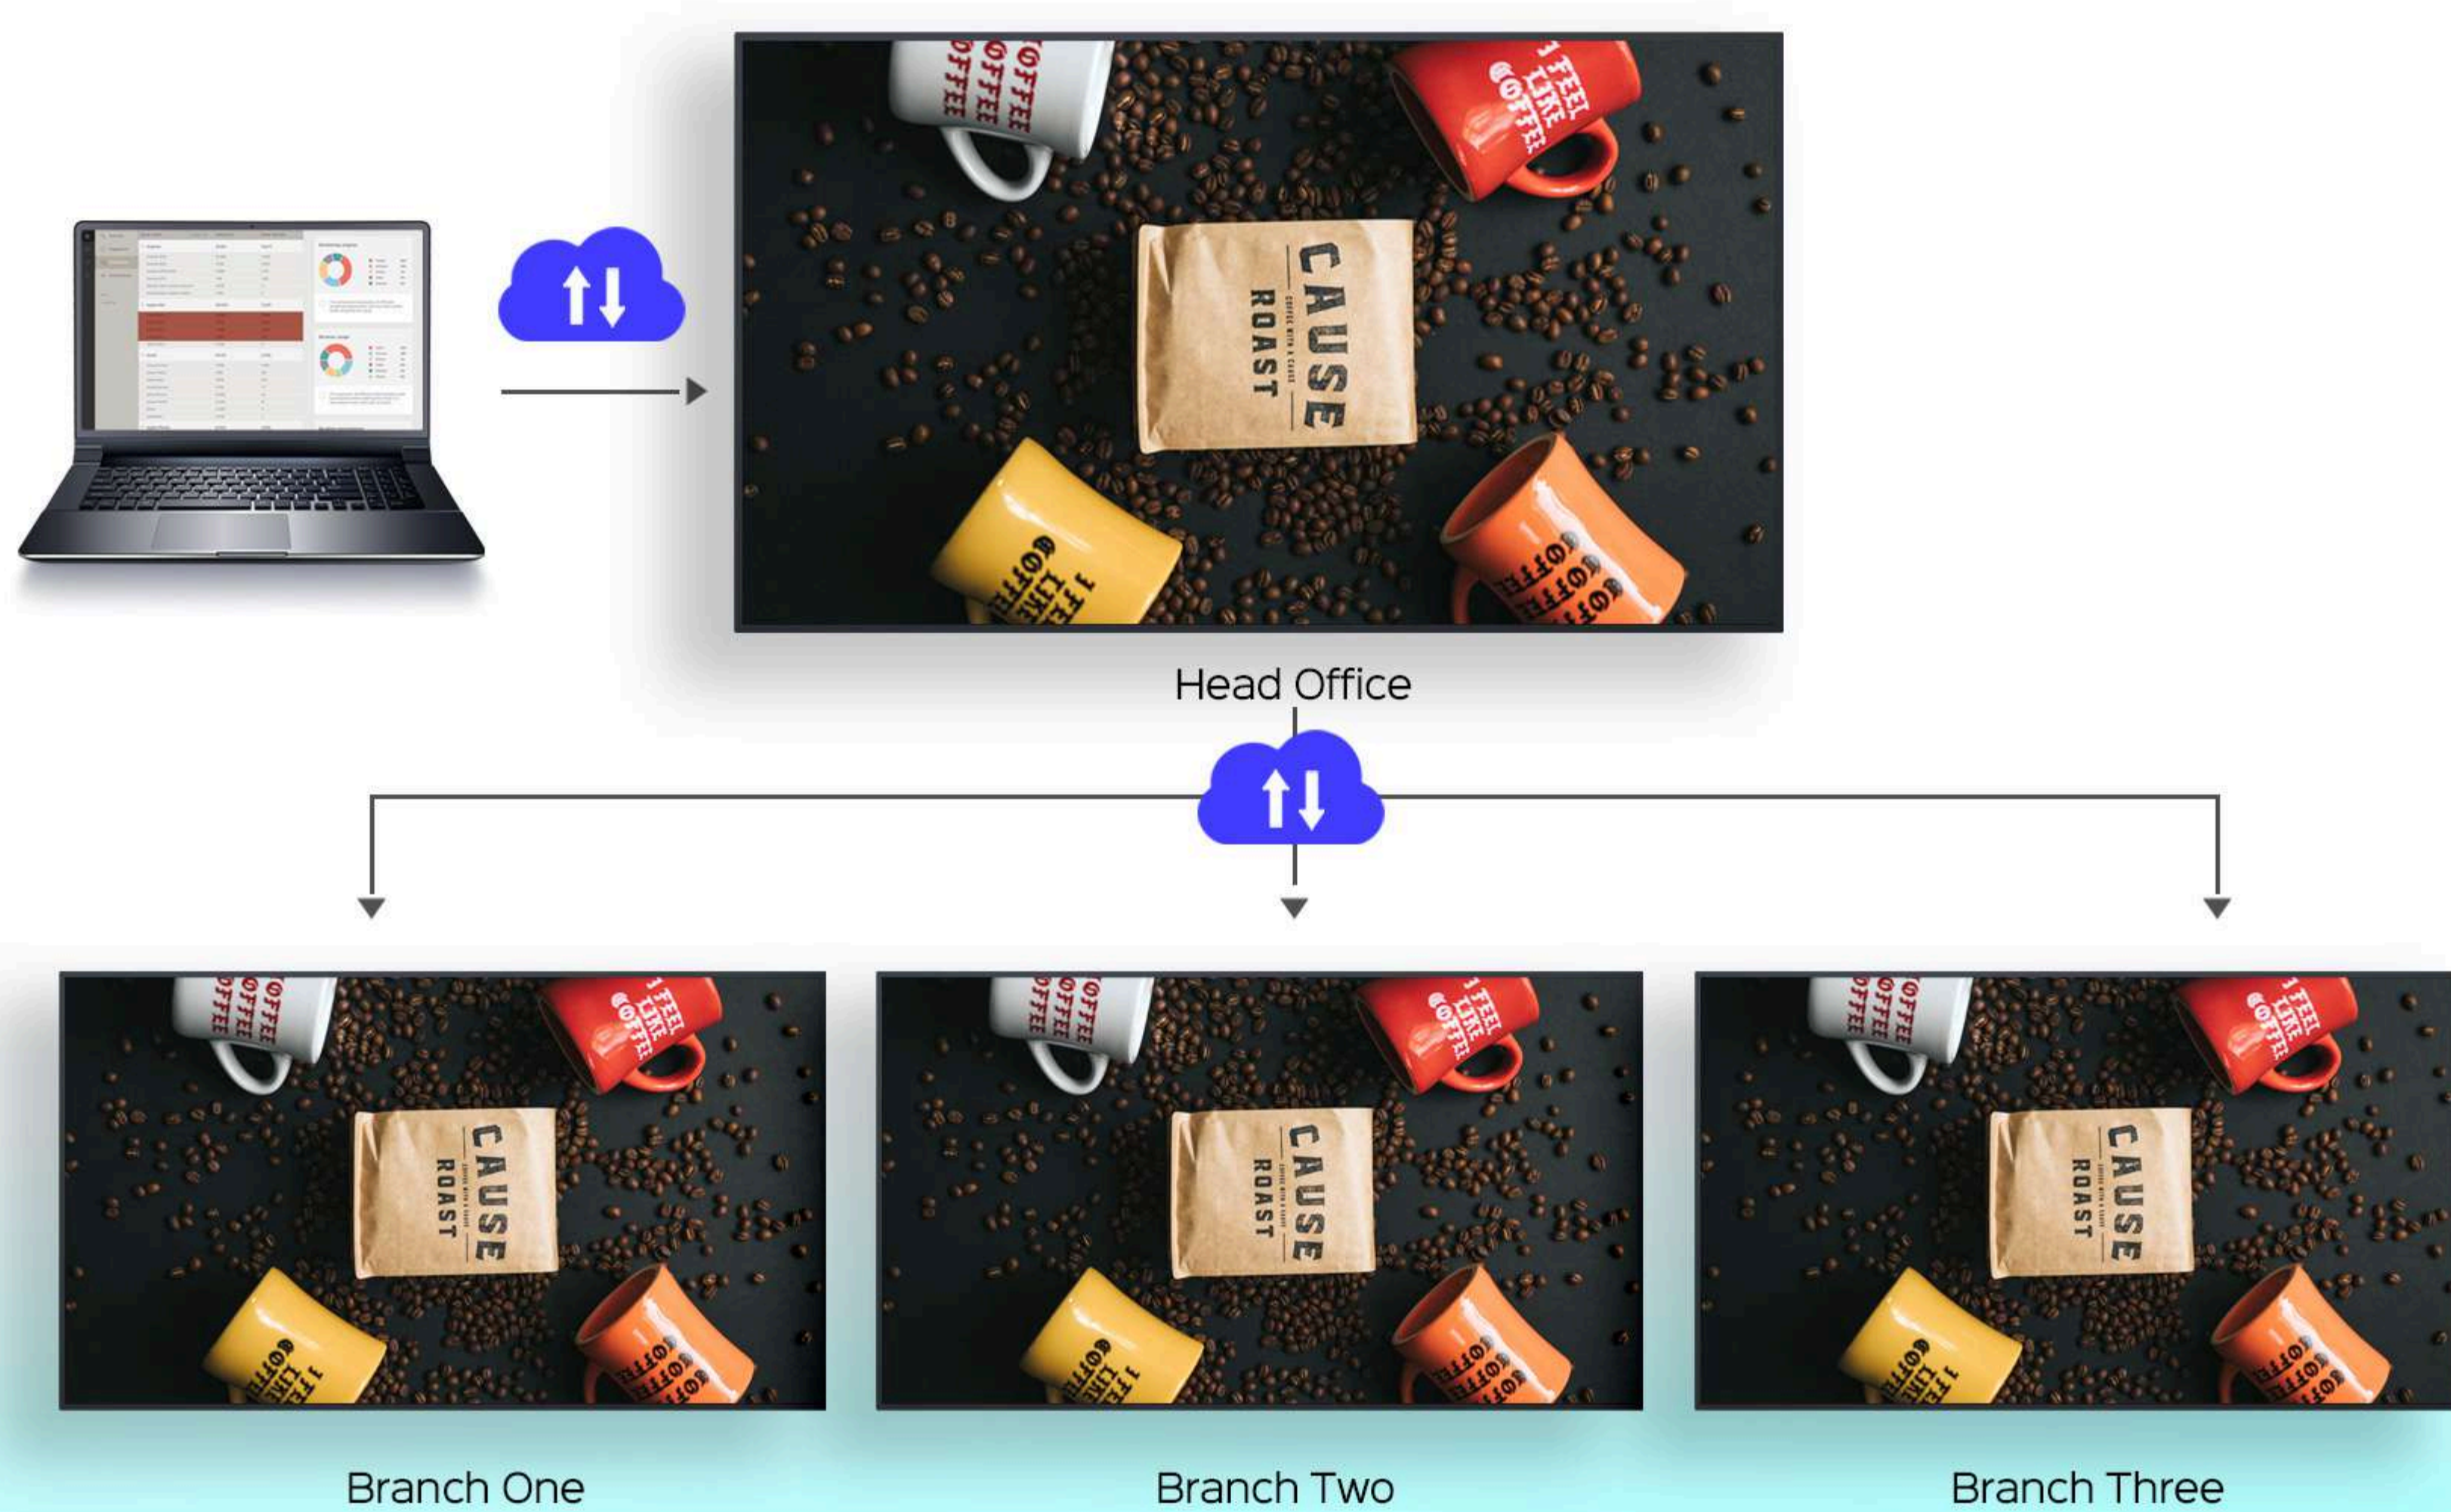

Single View

2 Split-view

3 Split-view

4 Split-view

Free setting

Professional Remote Content Management System

Remote control of equipment, content template editing, and remote auto-diagnosis

Centralized Multi-level Management

Establish different user groups, personalized role combinations, set different user operation rights, expand multi-level centralized and unified management, split-view content placement

Manage your content from any device wirelessly,
ensuring full collaboration.