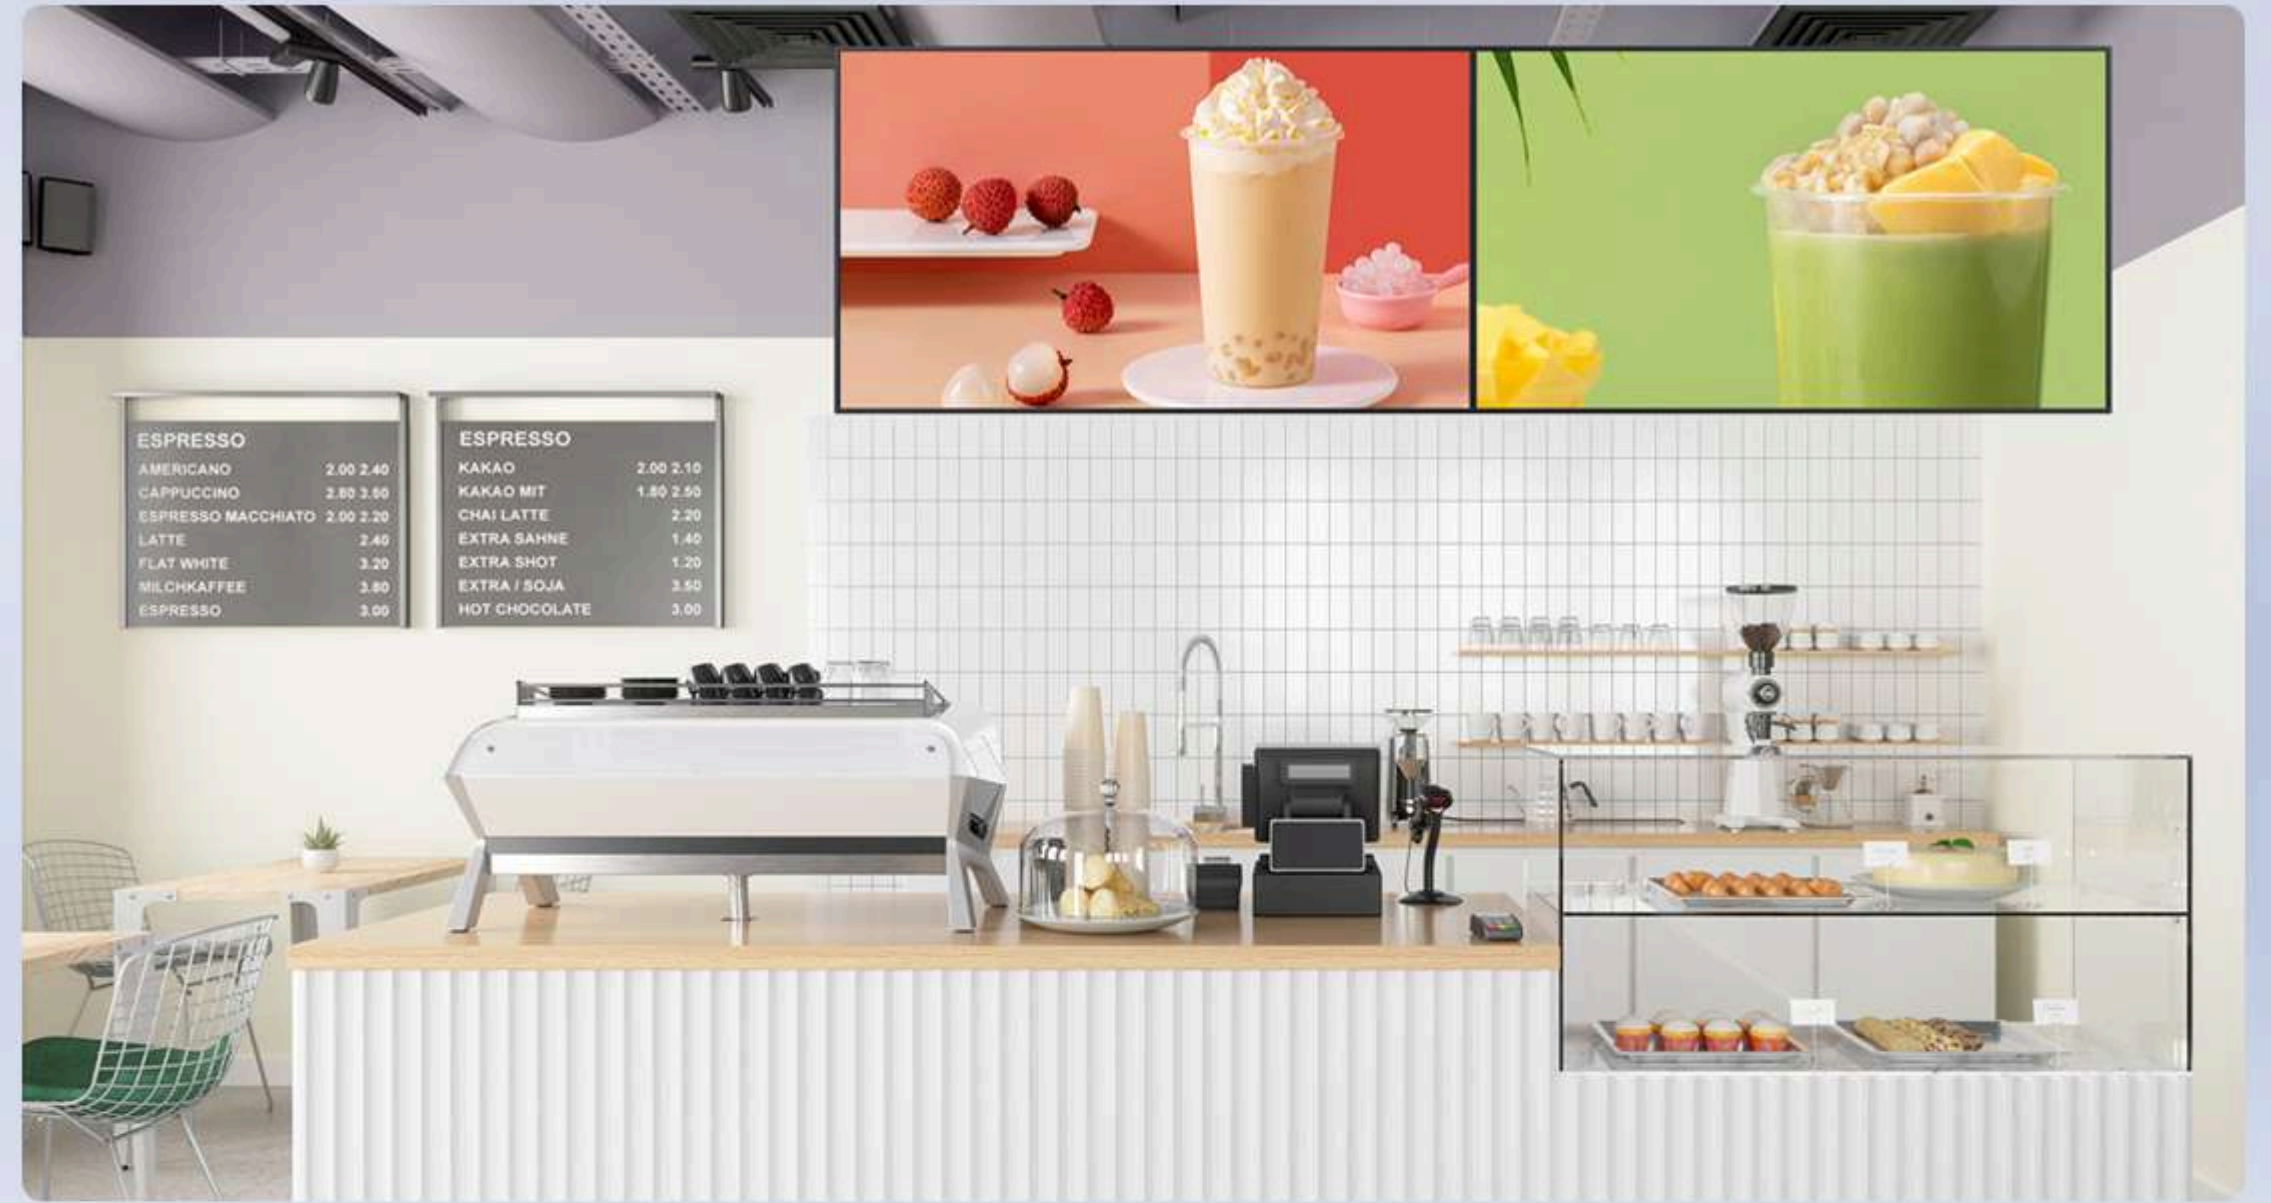

Restaurants