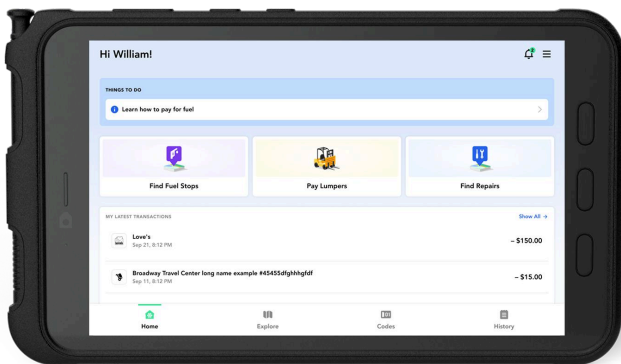

Secure digital fleet payments

RelayCodes can be used for all over-the-road expenses including fuel, lumpers, scales, repairs, cash, in-store purchases, and more.

The Relay mobile app eliminates the hassle of physical cards and checks

Drivers can find the best price along their route

RelayCodes are used to pay at the pump or for in-store items

Relay PulsePro eliminates fuel fraud with real-time insights.

Core features

RelayCodes

RelayCodes use modern technology to eliminate fraud. For each transaction Drivers are generated a unique one-time code that can only be used if they are physically at the correct location.

Driver polices

Driver policies allow you to enable your drivers to pay for fuel and over the road expenses within limits that you set. This includes the ability to control what, how much, where, and when, your drivers can make purchases.

The screenshot displays the 'New policy' configuration screen in the Relay application. On the left, a sidebar shows the user 'Hank Albacore' from 'Jamcastle Trucks, LLC' and a navigation menu with options like '+ Create', 'Transactions', 'Drivers', 'Policies', 'Explore', 'Reports', 'One-time payments', 'Expense cards', and 'Settings'. The main content area is titled 'New policy' and features a search bar for 'Company Drivers'. Below the search bar, there are 'Product limits' for various categories: Diesel (Limit 1 Transactions Per day, Limit 2 2000 Gallons Per week), CAT scales (Limit 30 Dollars Per day), Lumpers (Limit 1000 Dollars Per week), and Expense card (Limit 200 Dollars Per day). Each limit entry includes an 'Add +' button and a close 'X' button. A 'Managing policies' link is visible in the top right corner.