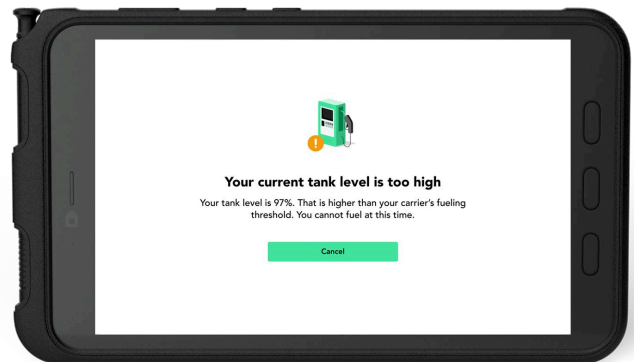

Secure digital fleet payments

RelayCodes can be used for all over-the-road expenses including fuel, lumpers, scales, repairs, cash, in-store purchases, and more.

The Relay mobile app eliminates the hassle of physical cards and checks

Drivers can find the best price along their route

RelayCodes are used to pay at the pump or for in-store items

Relay PulsePro eliminates fuel fraud with real-time insights.

Core features

RelayCodes

RelayCodes use modern technology to eliminate fraud. For each transaction Drivers are generated a unique one-time code that can only be used if they are physically at the correct location.

The screenshot displays the 'New policy' configuration screen in the Relay application. On the left, a sidebar shows the user 'Hank Albacore' from 'Jamcastle Trucks, LLC' and a navigation menu with options like '+ Create', 'Transactions', 'Drivers', 'Policies', 'Explore', 'Reports', 'One-time payments', 'Expense cards', and 'Settings'. The main content area is titled 'New policy' and features a search bar for 'Company Drivers'. Below the search bar, there are 'Product limits' for various categories: Diesel (Limit 1 Transactions Per day, Limit 2 2000 Gallons Per week), CAT scales (Limit 30 Dollars Per day), Lumpers (Limit 1000 Dollars Per week), and Expense card (Limit 200 Dollars Per day). Each limit entry includes an 'Add +' button and a close 'X' button. A 'Managing policies' link is visible in the top right corner.