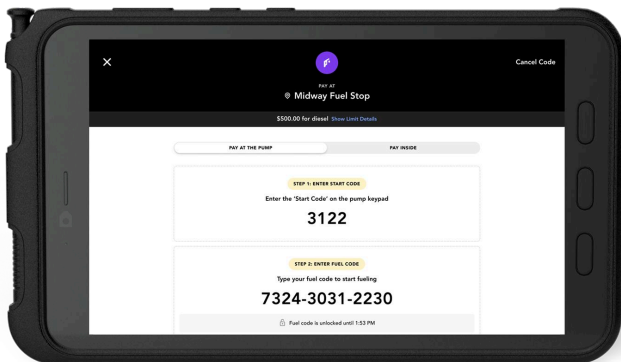

Secure digital fleet payments

RelayCodes can be used for all over-the-road expenses including fuel, lumpers, scales, repairs, cash, in-store purchases, and more.

The Relay mobile app eliminates the hassle of physical cards and checks

Drivers can find the best price along their route

RelayCodes are used to pay at the pump or for in-store items

Relay PulsePro eliminates fuel fraud with real-time insights.

Core features

RelayCodes

RelayCodes use modern technology to eliminate fraud. For each transaction Drivers are generated a unique one-time code that can only be used if they are physically at the correct location.

Driver polices

Driver policies allow you to enable your drivers to pay for fuel and over the road expenses within limits that you set. This includes the ability to control what, how much, where, and when, your drivers can make purchases.

The screenshot displays the 'New policy' configuration screen in the Relay application. On the left, a sidebar shows the user 'Hank Albacore' from 'Jamcastle Trucks, LLC' and a navigation menu with options like '+ Create', 'Transactions', 'Drivers', 'Policies', 'Explore', 'Reports', 'One-time payments', 'Expense cards', and 'Settings'. The main content area is titled 'New policy' and features a search bar for 'Company Drivers'. Below the search bar, there are 'Product limits' for various categories: Diesel (Limit 1 Transactions Per day, Limit 2 2000 Gallons Per week), CAT scales (Limit 30 Dollars Per day), Lumpers (Limit 1000 Dollars Per week), and Expense card (Limit 200 Dollars Per day). Each limit entry includes an 'Add +' button and a close 'X' button. A 'Managing policies' link is visible in the top right corner.