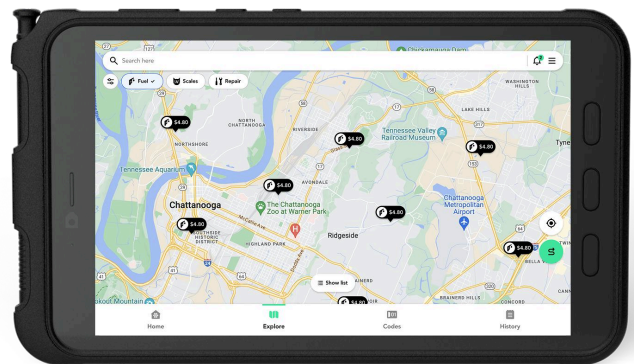

Secure digital fleet payments

RelayCodes can be used for all over-the-road expenses including fuel, lumpers, scales, repairs, cash, in-store purchases, and more.

The Relay mobile app eliminates the hassle of physical cards and checks

Drivers can find the best price along their route

RelayCodes are used to pay at the pump or for in-store items

Relay PulsePro eliminates fuel fraud with real-time insights.

Core features

RelayCodes

RelayCodes use modern technology to eliminate fraud. For each transaction Drivers are generated a unique one-time code that can only be used if they are physically at the correct location.

Reporting

Create, schedule, and export customized reports on driver activity and transactions.

Merchant discounts

Relay is accepted at over 3,000 truck stops nationwide and can apply your direct negotiated discounts with fuel merchants.

The screenshot displays the 'New policy' configuration screen in the Relay application. On the left, a sidebar shows the user 'Hank Albacore' from 'Jamcastle Trucks, LLC' and a navigation menu with options like '+ Create', 'Transactions', 'Drivers', 'Policies', 'Explore', 'Reports', 'One-time payments', 'Expense cards', and 'Settings'. The main content area is titled 'New policy' and features a search bar for 'Company Drivers'. Below the search bar, there are 'Product limits' for various categories: Diesel (Limit 1 Transactions Per day, Limit 2 2000 Gallons Per week), CAT scales (Limit 30 Dollars Per day), Lumpers (Limit 1000 Dollars Per week), and Expense card (Limit 200 Dollars Per day). Each limit entry includes an 'Add +' button and a close 'X' button. A 'Managing policies' link is visible in the top right corner.