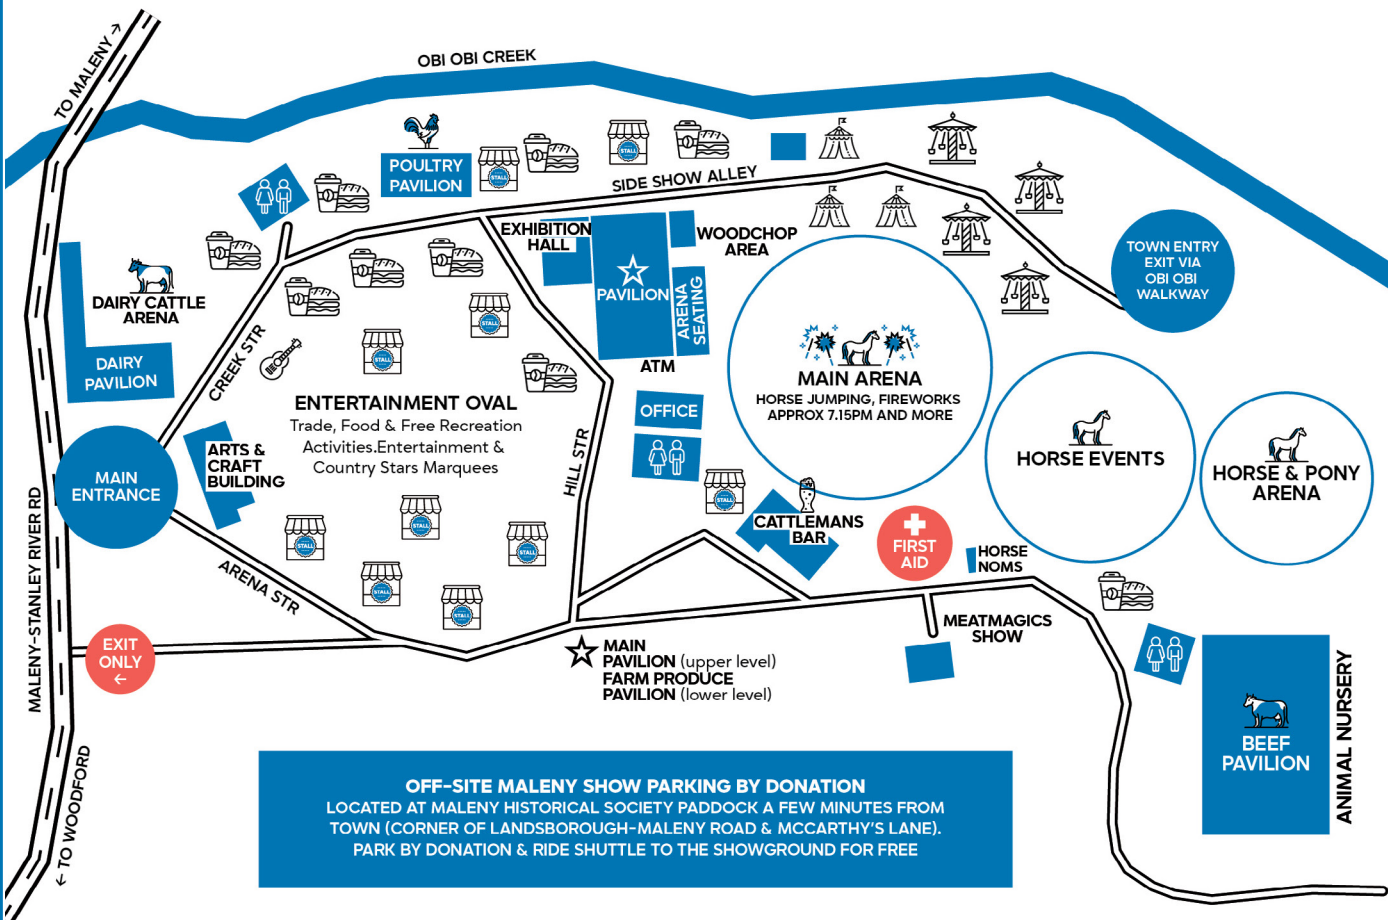

MALENY AGRICULTURAL SHOW 2026

Make it. Grow it. Show it.

PARK & RIDE
FROM THE SHOW CARPARK
MALENY-LANDBOROUGH ROAD AT
MCCARTHY'S LANE, MALENY
PARKING BY DONATION AND
THE BUS IS FREE

OFF-SITE MALENY SHOW PARKING BY DONATION
LOCATED AT MALENY HISTORICAL SOCIETY PADDOCK A FEW MINUTES FROM TOWN (CORNER OF LANDBOROUGH-MALENY ROAD & MCCARTHY'S LANE).
PARK BY DONATION & RIDE SHUTTLE TO THE SHOWGROUND FOR FREE