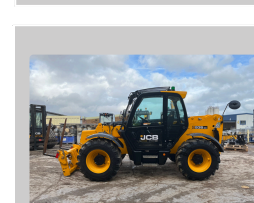

GENERATORS

		<p>JCB G40RS 2022 • 732 Hours VSB0043303 S/N: 3294737 £POA</p>	<p>One of our most popular sets, the JCB G40RS is a rental specific 40kVA super-silent generator. It is based around a fully compliant STAGE V engine. This means it is a HVO / Diesel Generator powered generator that meets all the latest emissions regulations. The JCB G40RS generator can be configured either as a road towable unit.</p>
		<p>JCB G40RS 2022 • 641 Hours VSB0045355 S/N: 3076245 £POA</p>	<p>One of our most popular sets, the JCB G40RS is a rental specific 40kVA super-silent generator. It is based around a fully compliant STAGE V engine. This means it is a HVO / Diesel Generator powered generator that meets all the latest emissions regulations. The JCB G40RS generator can be configured either as a road towable unit.</p>

MINI/MIDI EXCAVATORS

JCB 57C-1
2020 • 1700 Hours
VSB0041908
S/N: 1926910
£POA

New Tracks Fitted Hammer Lines, Hydraulic Quick Hitch, Suspension Seat, 1820mm Dipper, 400mm Rubber Tracks, Bushed King Post, Work Lights, Refuelling Pump, Green and Amber Beacons, Heater, Radio, Mirrors, Grading Bucket

JCB 57C-1
2020 • 1779 Hours
VSB0041914
S/N: 1926902
£POA

Hammer Lines, Hydraulic Quick Hitch, Suspension Seat, 1820mm Dipper, 400mm Rubber Tracks, Bushed King Post, Work Lights, Refuelling Pump, Green and Amber Beacons, Heater, Radio, Mirrors

TELEHANDLERS

JCB 535-125
2021 • 1748 Hours
VSB0044387
S/N: N/A
£POA

Sway control. Very low hours. Serviced regularly. Fine example Ready to go to work.

JCB 540-140
AVAILABLE ON REQUEST
£POA

55kw JCB engine , 3 Levers controls , Air Con ,Q-Fit c/w Fork Positioner,Sway,Stabilizers,4WS ,Wgt:11370kg
AVAILABLE ON REQUEST