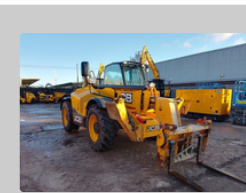

JCB 535-125
2021 • 1748 Hours
VSB0044387
S/N: N/A
£POA

Sway control. Very low hours. Serviced regularly. Fine example Ready to go to work.