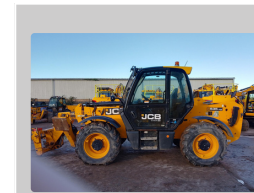

JCB 535-125
2021 • 1748 Hours
VSB0044387
S/N: N/A
£POA

Sway control. Very low hours. Serviced regularly. Fine example Ready to go to work.