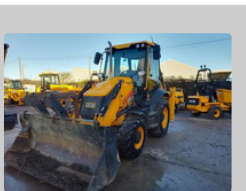

BACKHOE LOADERS

JCB 3CX
2022 • 4470 Hours
VSB0044702
S/N: N/A
£POA

Used 2022 JCB 3CX. -Manual Stick Controls. - TorqueLock. - 68kw (91HP). - Hammer Pipework. -Hydraulic Quickhitch.. - Direct Mount 4in1 Shovel. - Stabiliser Street pads. -Extended Dig.