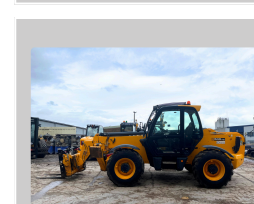

JCB 540-140
AVAILABLE ON REQUEST
£POA

55kw JCB engine , 3 Levers controls , Air Con ,Q-Fit c/w Fork Positioner,Sway,Stabilizers,4WS ,Wgt:11370kg
AVAILABLE ON REQUEST