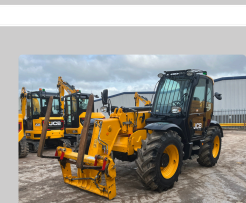

GENERATORS

		<p>JCB G40RS 2022 • 732 Hours VSB0043303 S/N: 3294737 £POA</p>	<p>One of our most popular sets, the JCB G40RS is a rental specific 40kVA super-silent generator. It is based around a fully compliant STAGE V engine. This means it is a HVO / Diesel Generator powered generator that meets all the latest emissions regulations. The JCB G40RS generator can be configured either as a road towable unit.</p>
		<p>JCB G40RS 2022 • 641 Hours VSB0045355 S/N: 3076245 £POA</p>	<p>One of our most popular sets, the JCB G40RS is a rental specific 40kVA super-silent generator. It is based around a fully compliant STAGE V engine. This means it is a HVO / Diesel Generator powered generator that meets all the latest emissions regulations. The JCB G40RS generator can be configured either as a road towable unit.</p>

MINI/MIDI EXCAVATORS

JCB 57C-1
2020 • 1700 Hours
VSB0041908
S/N: 1926910
£POA

New Tracks Fitted Hammer Lines, Hydraulic Quick Hitch, Suspension Seat, 1820mm Dipper, 400mm Rubber Tracks, Bushed King Post, Work Lights, Refuelling Pump, Green and Amber Beacons, Heater, Radio, Mirrors, Grading Bucket

JCB 57C-1
2020 • 1779 Hours
VSB0041914
S/N: 1926902
£POA

Hammer Lines, Hydraulic Quick Hitch, Suspension Seat, 1820mm Dipper, 400mm Rubber Tracks, Bushed King Post, Work Lights, Refuelling Pump, Green and Amber Beacons, Heater, Radio, Mirrors

TELEHANDLERS

JCB 535-125
2021 • 1748 Hours
VSB0044387
S/N: N/A
£POA

Sway control. Very low hours. Serviced regularly. Fine example Ready to go to work.

JCB 540-140
AVAILABLE ON REQUEST
£POA

55kw JCB engine , 3 Levers controls , Air Con ,Q-Fit c/w Fork Positioner,Sway,Stabilizers,4WS ,Wgt:11370kg
AVAILABLE ON REQUEST