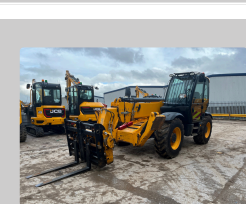

JCB 540-140
AVAILABLE ON REQUEST
£POA

55kw JCB engine , 3 Levers controls , Air Con ,Q-Fit c/w Fork Positioner,Sway,Stabilizers,4WS ,Wgt:11370kg
AVAILABLE ON REQUEST