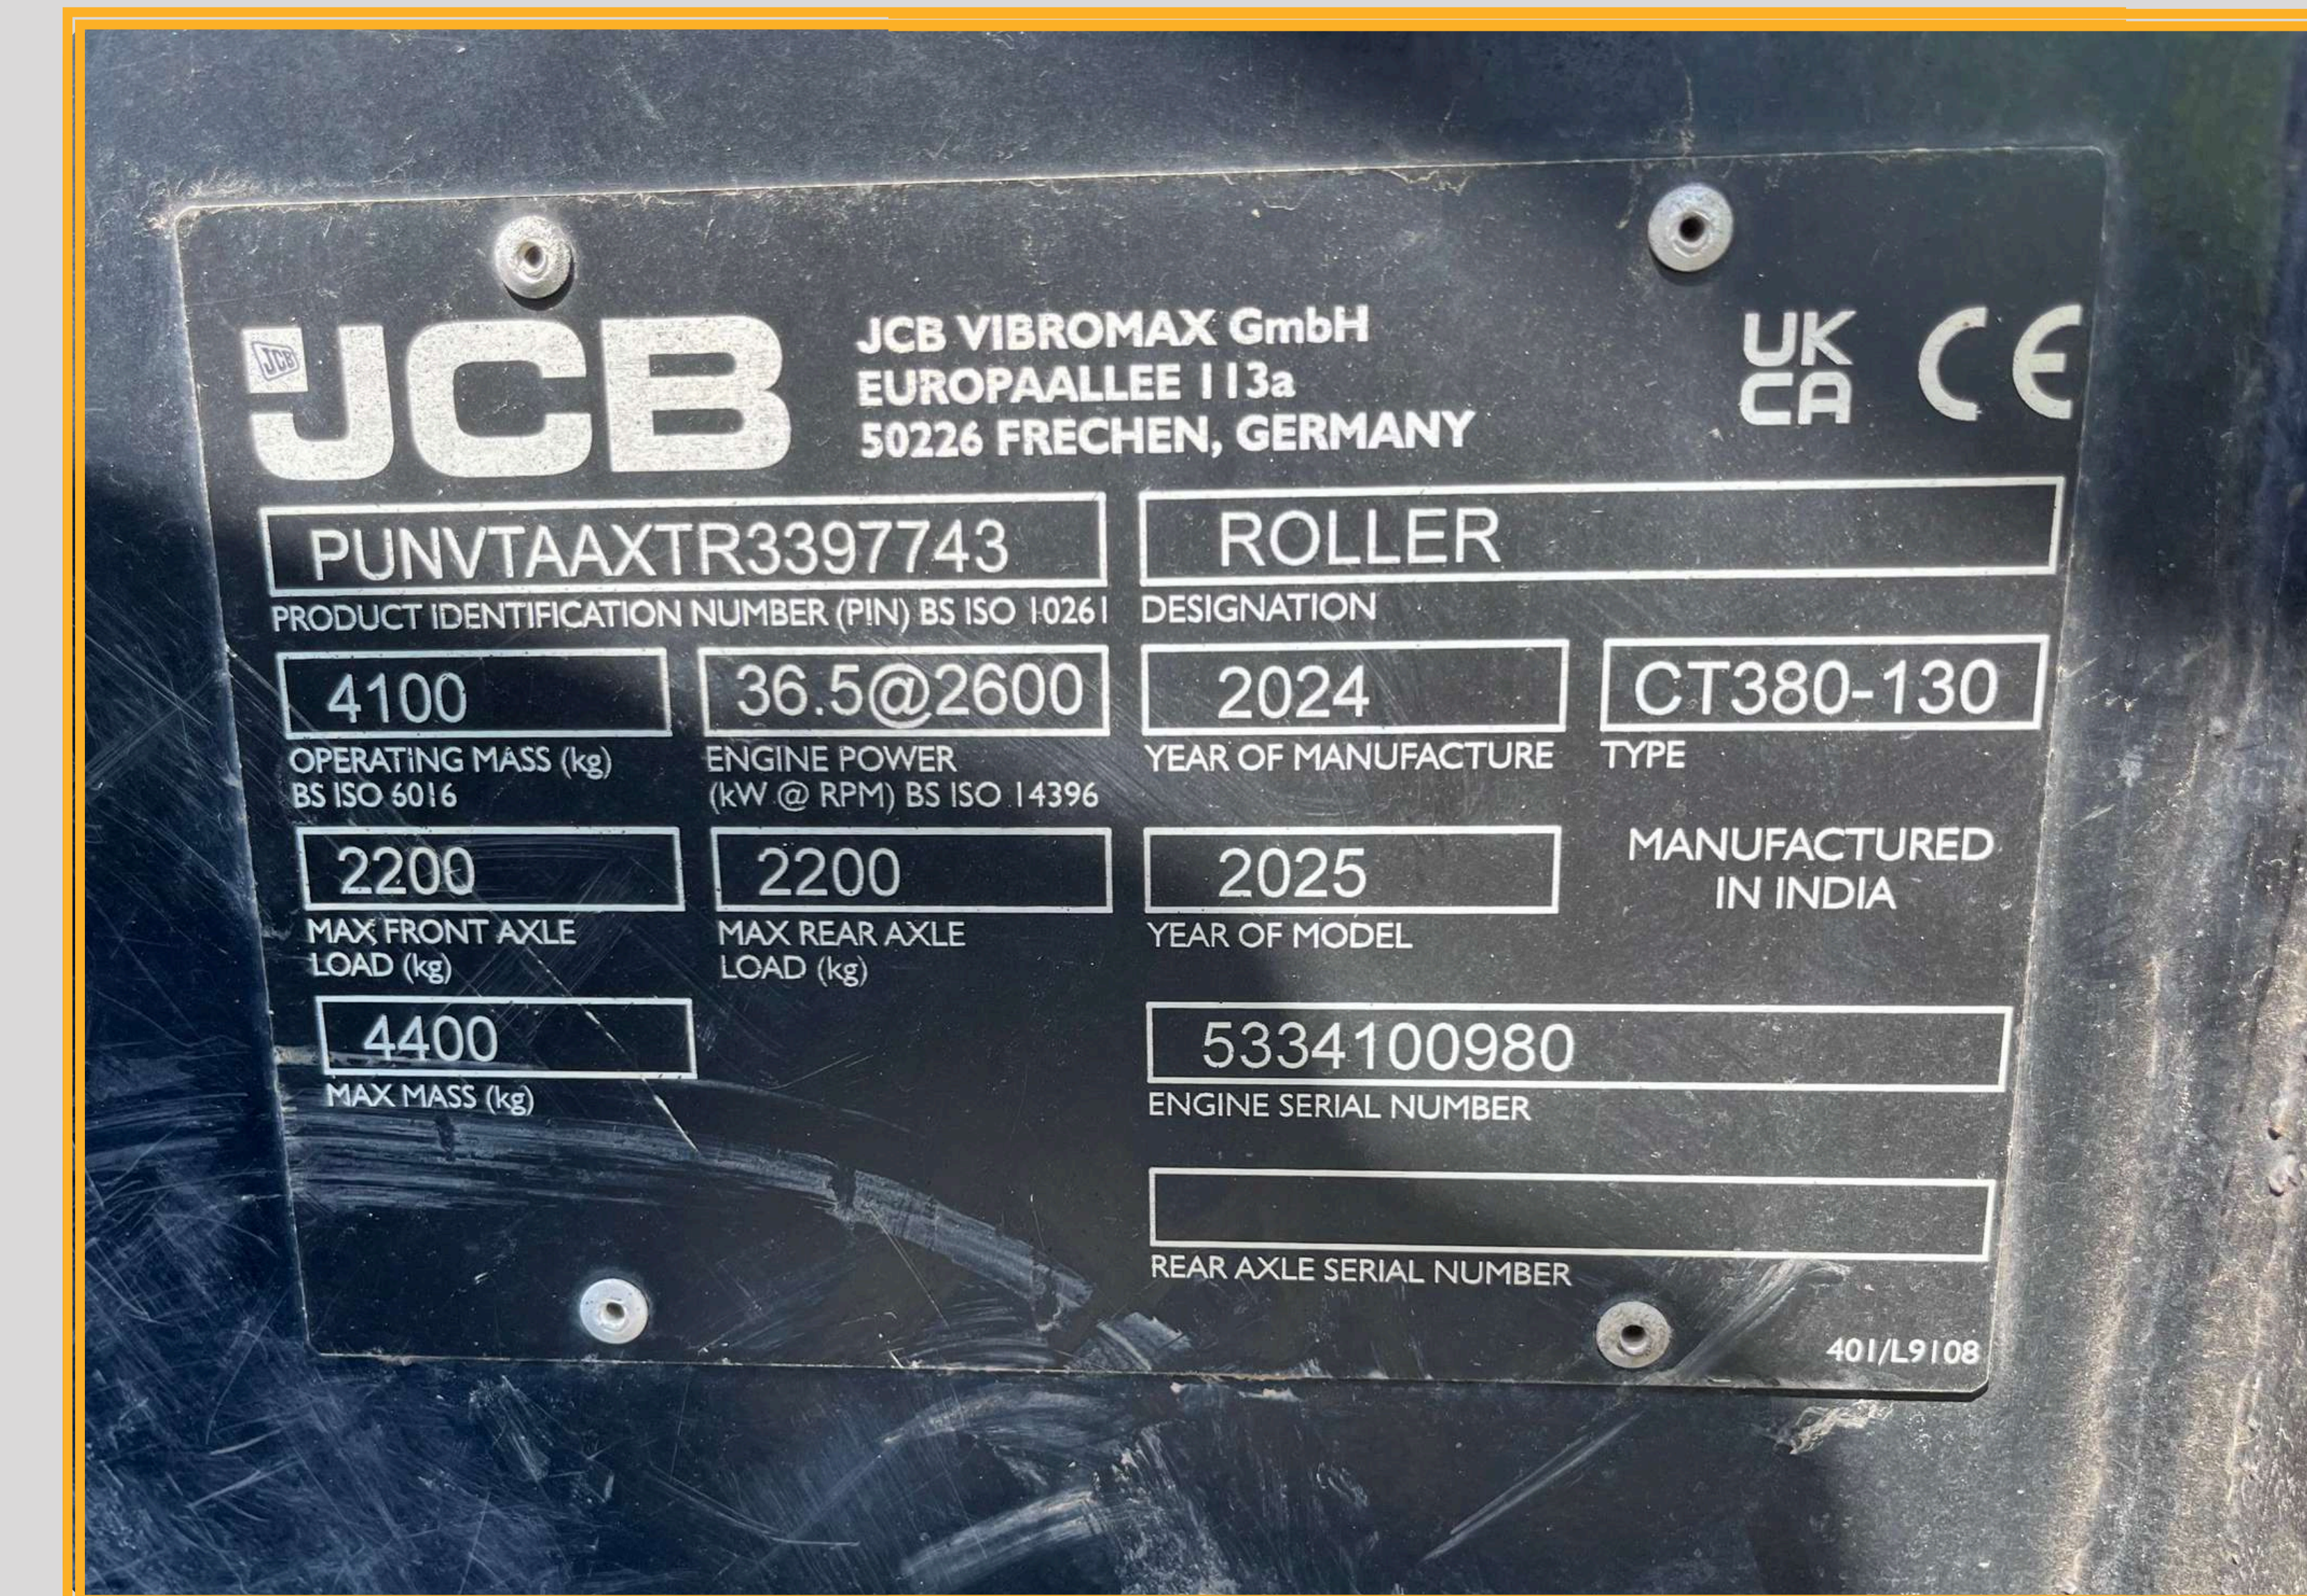

2024 JCB CT380-130

41 Hours

- ROAD LIGHT
- PRO PACKAGE
- ROPS

USED ROLLER | 2024 JCB CT380-130

Our Ref: Serial No: 3397743

USED ROLLER | 2024 JCB CT380-130

Our Ref: Serial No: 3397743

SPECIFICATION.

MODEL		CT160	CT260	CT380	CT430
Operating weight	kg	1,710 - 1,790	2,420 - 2,560	4,100	4,500
Drum width	cm	80 - 100	100 - 120	130	140
Static linear load (front/rear)	kg / cm	8.4 - 11.4	10.5 - 12.3	15.8	16.4
Engine power	kW	14.2	18.2	36.5	36.5
Frequency	Hz	50 - 66	50 - 66	50 - 60	50 - 60
Centrifugal force	kN	10.0 - 19.1	23.6 - 41.1	41 - 59	44 - 63