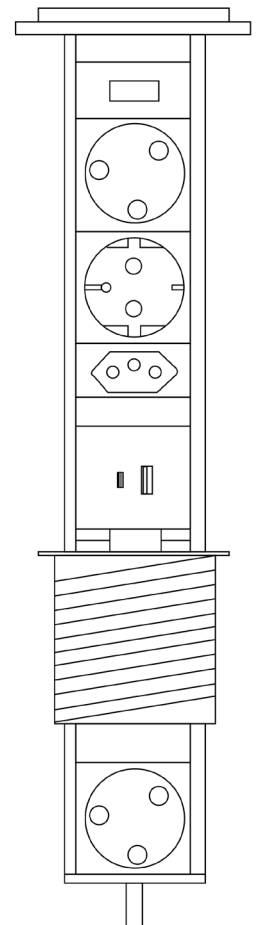

Description

Transform your space with the PDO MK1.1 AC. This power outlet unit hides away beneath the surface when not in use, thanks to its sleek design, it provides four power outlets and two USB charging ports. It comes with chrome handles that fold flat, enabling effortless elevation and retraction of the unit. Built from high-quality aluminum, the PDO MK1.1 AC is not only durable but also adds a stylish touch to your space. It's designed with safety in mind, featuring overload protection and a splash-proof seal to prevent any accidental damage, ensuring a secure way to meet your power needs..

Features

- Fold-flat chrome handles for raising and lowering the unit into position
- Splash resistant when closed and spill resistant when open
- Premium Aluminium construction
- Colours: Black, white and dark grey
- Features both a USB-A and a USB-C port for convenient charging
- Shuttered power outlets
- Overload protection
- Easy installation

Applications

- Kitchens
- Meeting areas
- Workshops
- Office desks

Colour Options

Power Configuration

1 x SA 3-pin (Above desk)
1 x Round SA 2-pin (above desk)
1 x New SA 3-pin (above desk)
1 x USB-A and USB-C ports (above desk)
1 x Reset switch (above desk)

Technical Specifications

Operating Voltage	110V – 250V AC @ 50Hz – 60Hz
Current	15A (3 pin outlet), 10A (2 pin outlet)
Max Power	3000W @ 220V – 250V AC

Approximate Weight

- 1.5Kg

Dimensions

- Length: 392mm x 103mm
- Cut Out Diameter - 80mm