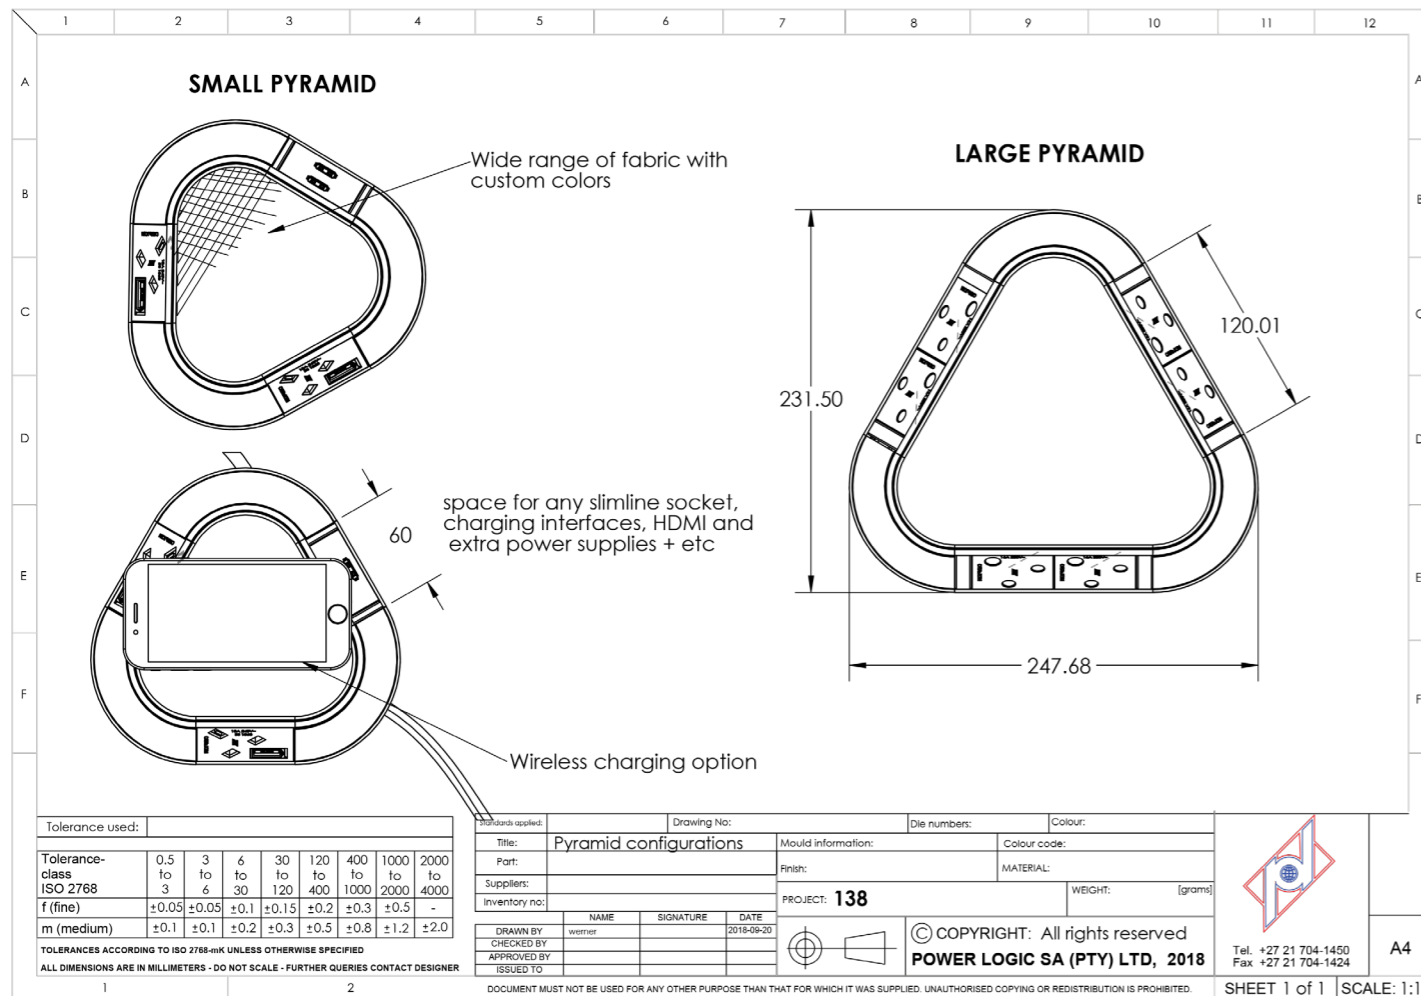

The Pyramid 3-Sided Power Distribution Unit features an innovative three-sided design, ensuring power and charging options are accessible from any angle—whether it's placed in a boardroom, on your desk, or beside your bedside table. It includes AC outlets, USB-A and USB-C ports, and a built-in wireless charger on top. Available in various finishes with a stylish fabric top, the Pyramid blends seamlessly into any environment, making it a practical addition to any workspace or boardroom.

Features

- **Innovative Design:** Unique three-sided configuration for accessibility from any angle
- **Multiple Charging Options:** Provides AC power, USB Type A, USB-C charging, and wireless charging.
- **Configurable Outlets:** Each side supports various AC, DC, and data/comms options.
- **Flexible Installation:** Fixed or movable, depending on the application.
- **Variety of Finishes:** Available in multiple finishes and colours.
- **Customisable Top:** A stylish fabric top can be tailored to suit your décor or provided with a robust plastic top.
- **International Compatibility:** Supports numerous types of international power outlets.

Applications

- Kitchens
- Coffee shop
- Meeting areas
- Waiting areas
- Office desks

Colour Options

Dimensions

- 188mm (W) x 188mm (L) x 63mm (H)
- Cut Out Diameter: 80mm

Technical Specifications

Voltage	220-240V AC 24
Current	16A (Total Load for all sockets)
Power	3000W (Max.)

Approximate Weight

- 1.5Kg

All our products carry a 24-month warranty. Extended warranties are available by request