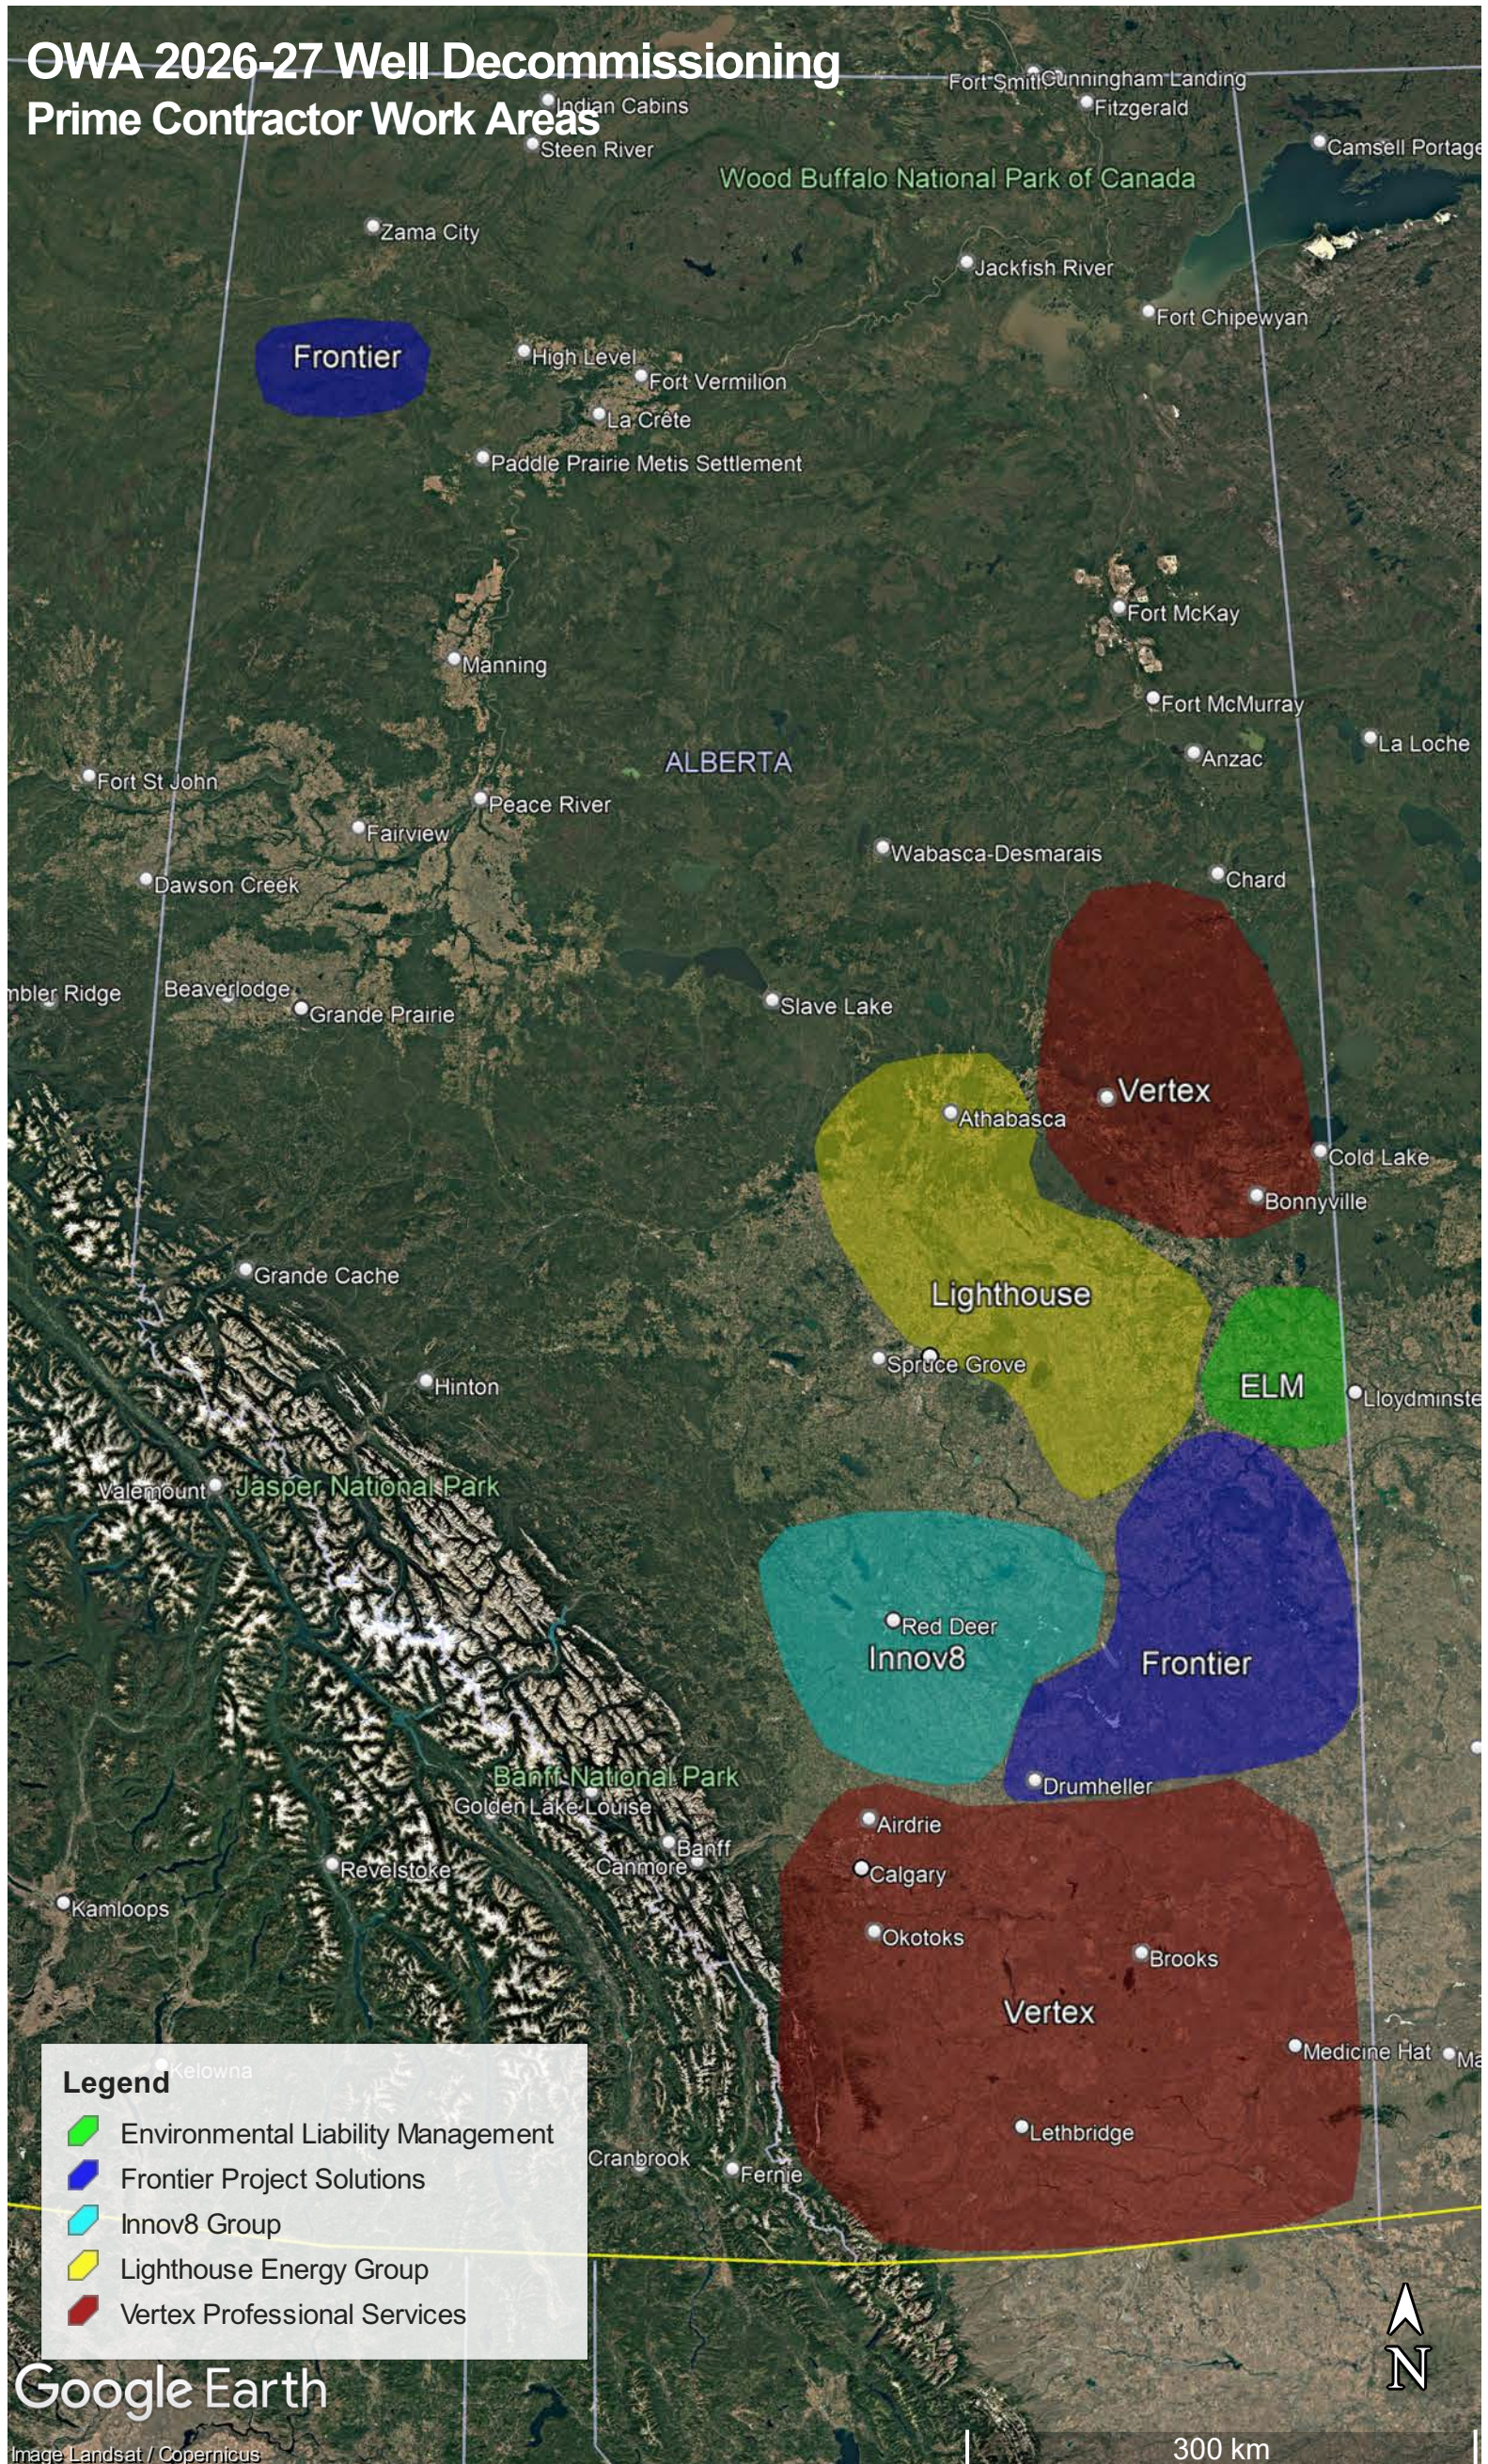

OWA 2026-27 Well Decommissioning Prime Contractor Work Areas

Frontier

Vertex

Lighthouse

ELM

Innov8

Frontier

Vertex

Legend

-  Environmental Liability Management
-  Frontier Project Solutions
-  Innov8 Group
-  Lighthouse Energy Group
-  Vertex Professional Services

Google Earth

Image Landsat / Copernicus

300 km