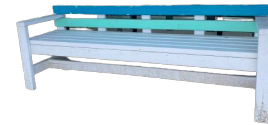

Green/Blue + White Benches
QTY: 2