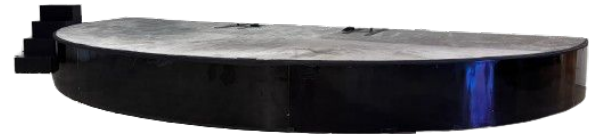

DJ Booth
QTY: 1

DJ Booth Platform
QTY: 1

Romeo Barstool (Black)
QTY: 1

Bar Shelf
QTY: 1

Bottle Bar
QTY: 2

Black Stage with Stairs
QTY: 1

SPACE AGE ALCOVE + ADDITIONAL PIECES

Conference Table
QTY: 1