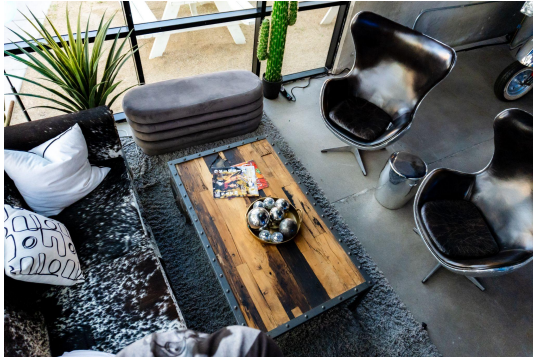

VALLEY VIEW

Hide Sofa
QTY: 1