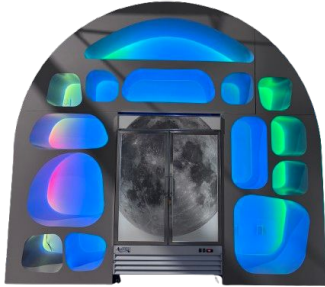

Sonoma Bench (Blue)
QTY: 1

SPACE AGE

sq ft: 4,414

SPACE AGE

sq ft: 4,414

SPACE AGE

Carrera Sofa
QTY: 6

Fluid Side Table (Grey)
QTY: 9

DJ Booth
QTY: 1

DJ Booth Platform
QTY: 1

Romeo Barstool (Black)
QTY: 1

Bar Shelf
QTY: 1

Bottle Bar
QTY: 2

Black Stage with Stairs
QTY: 1

SPACE AGE ALCOVE + ADDITIONAL PIECES

Conference Table
QTY: 1