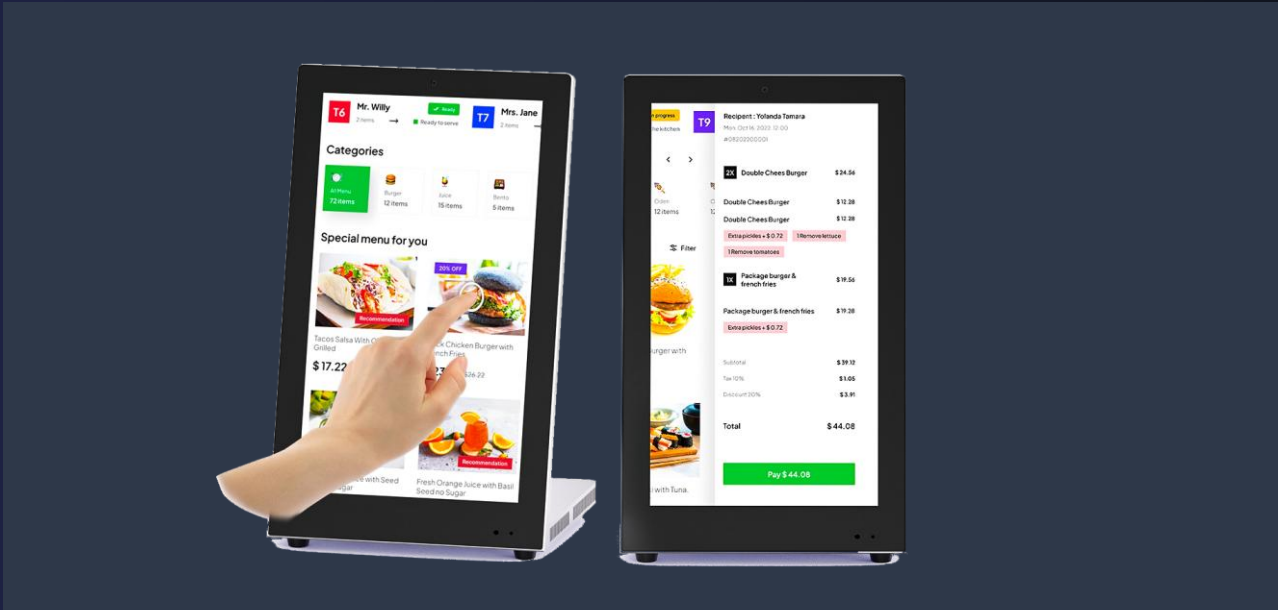

Portable and Easy to Move

15.6-inch Digital Tablet Display

Special L shape design and unique smart art craft, built in Android OS, lightweight, thin, delicate and easy to operate. It can be used widely according to your different demands, such as Jewellery stores, luxury stores, checkout, bars, restaurants, banks and so on.

Interact with Customers

Highlight special offers, add food descriptions, prices, and other relevant information, and let customers decide what to eat.

Simplify the Ordering Process

Sit down and order without waiting.

Wide Range of Applications

15.6" Desktop

Restaurants

Coffee Shop

Jewelry Store

Retail Store

Workplace

Financial Place

RCS-JI is a very practical self-service kiosk with a highly concise design, freestanding installation, and the option of horizontal or vertical display mode; the screen is equipped with a 10-points capacitive touchscreen protected by explosion-proof glass for a precise and durable touch; the case colors are 2E-21268 black and RC-1162 white, and other colors can also be customized.