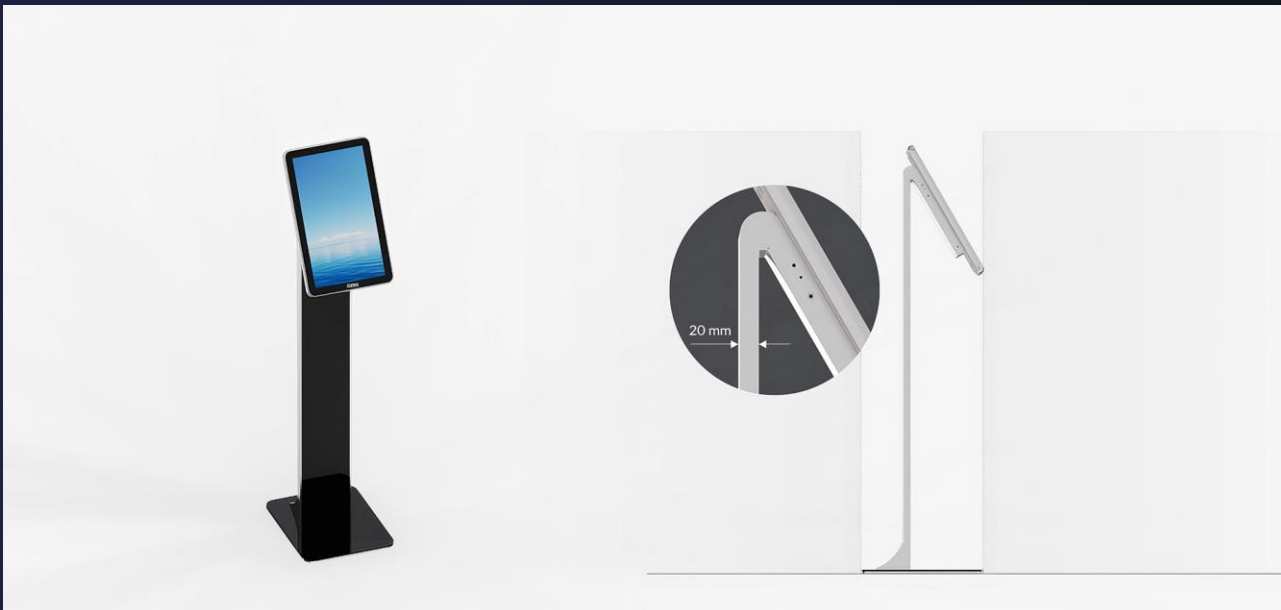

500 nits Brightness

Aluminum Frame

PCAP Touch

Ultra-Thin (20 mm)

Full HD

Tempered Glass Protection

15.6-inch - 23.8-inch - Sizes Available

15.6 inch Tablet Stand Kiosk

RCS-JI is a very practical self-service kiosk with a highly concise design, freestanding installation, and the option of horizontal or vertical display mode; the screen is equipped with a 10-points capacitive touchscreen protected by explosion-proof glass for a precise and durable touch; the case colors are 2E-21268 black and RC-1162 white, and other colors can also be customized.