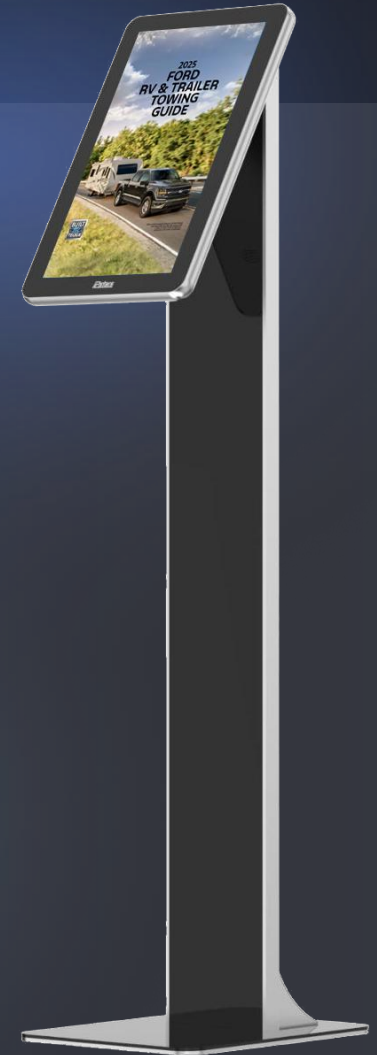

Battery Powered Touch Screens

Product Specs: 15.6" Touch Screen

Screen

Panel Model
15.6 inch TFT LED
23.8 inch TFT LED

Max Resolution
1920 x 1080

Aspect Ratio
16:09

Pixel Pitch
0.17925x0.17925

Viewing Angle
85/85/85/85

Contrast Ratio
800:1

Brightness
250 Nits / 500 Nits

Display Area (mm)
344.16x193.59

Panel Size (mm)
359.5x223.8x3.2

System

Operation
A527 4+32G, Android 13OS;

Touch
10 Points PCAP Touch

Battery
Lithium Battery

Material

CNC blackbody + tempered glass

Power

AU Standard Power Supply

Warranty

3 Years Free