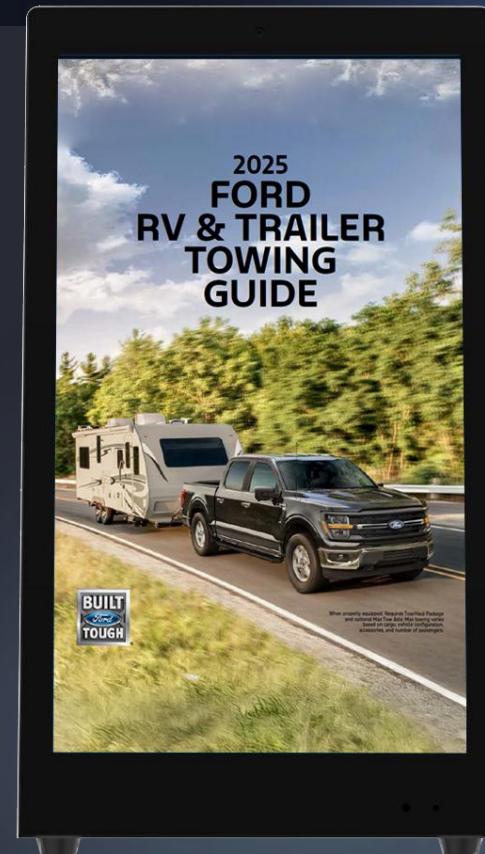

Battery Powered Touch Screens

Product Specs: 15.6" Desktop

Screen

Panel Model
15.6 inch TFT LED

Max Resolution
1920 x 1080

Aspect Ratio
16:09

Pixel Pitch
0.17925x0.17925

Viewing Angle
85/85/85/85

Contrast Ratio
800:1

Brightness
500 Nits

Display Area (mm)
344.16x193.59

Panel Size (mm)
359.5x223.8x3.2

System

Operation
A527 4+32G, Android 13OS;

Touch
10 Points PCAP Touch

Battery
Lithium Battery

Material

CNC blackbody + tempered glass

Power

AU Standard Power Supply

Warranty

3 Years Free