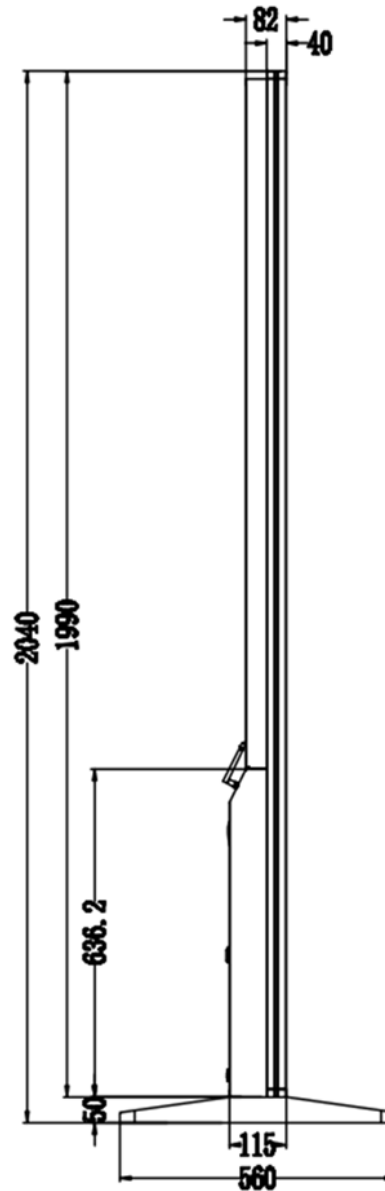

## Product Specs

Model Number	HV55F	HV65F	HV75F	HV86F
Screen size	55"	65"	75"	86"
Display proportion	16:9	16:9	16:9	16:9
Pixel Pitch	0.63*0.63	0.372*0.372	TBC	TBC
Resolution (Pixel)	1920*1080- 3840x2160	1920*1080- 3840x2160	1920*1080- 3840x2160	1920*1080- 3840x2160
Display color	16.7 M	16.7 M	16.7 M	16.7 M
Response time	6ms	8ms	8ms	8ms
Luminance	400 cd/m2	400 cd/m2	400 cd/m2	400 cd/m2
Contrast ratio	1400:1	4000:1	4000:1	4000:1
View angel (L/R/U/D)	89/89/89/89	89/89/89/89	89/89/89/89	89/89/89/89
Backlit	LED	LED	LED	LED

# Drawings 55"

# Drawings 65"

# Drawings 75"