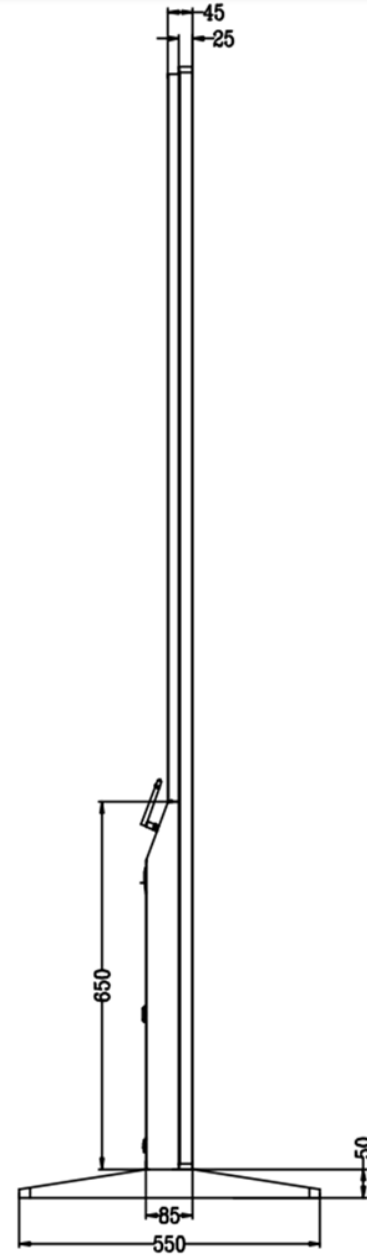

## Product Specs

Model Number	HV55F	HV65F	HV75F	HV86F
Screen size	55"	65"	75"	86"
Display proportion	16:9	16:9	16:9	16:9
Pixel Pitch	0.63*0.63	0.372*0.372	TBC	TBC
Resolution (Pixel)	1920*1080- 3840x2160	1920*1080- 3840x2160	1920*1080- 3840x2160	1920*1080- 3840x2160
Display color	16.7 M	16.7 M	16.7 M	16.7 M
Response time	6ms	8ms	8ms	8ms
Luminance	400 cd/m2	400 cd/m2	400 cd/m2	400 cd/m2
Contrast ratio	1400:1	4000:1	4000:1	4000:1
View angel (L/R/U/D)	89/89/89/89	89/89/89/89	89/89/89/89	89/89/89/89
Backlit	LED	LED	LED	LED

# Drawings 55"

# Drawings 65"

# Drawings 75"