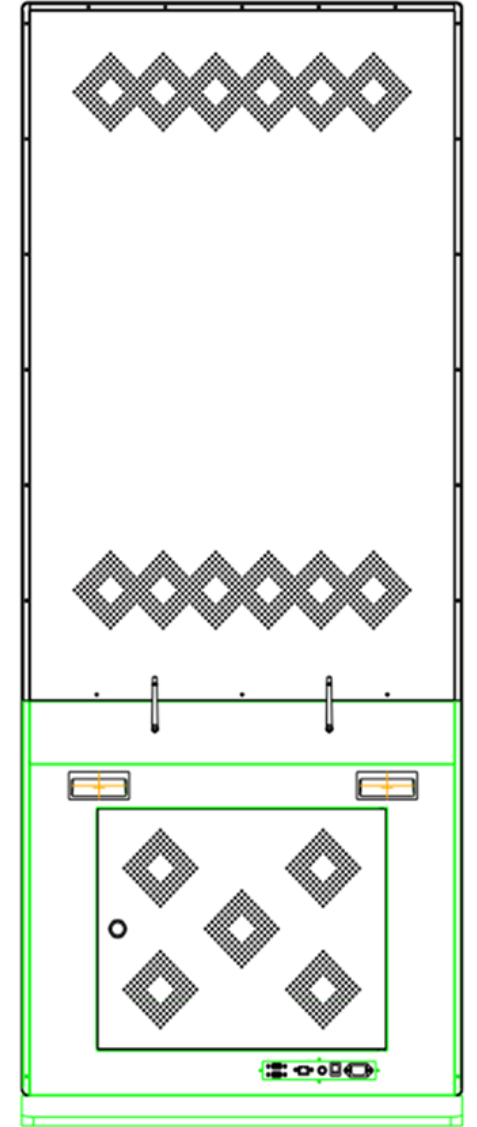

## Product Specs

Model Number	HV55F	HV65F	HV75F	HV86F
Screen size	55"	65"	75"	86"
Display proportion	16:9	16:9	16:9	16:9
Pixel Pitch	0.63*0.63	0.372*0.372	TBC	TBC
Resolution (Pixel)	1920*1080- 3840x2160	1920*1080- 3840x2160	1920*1080- 3840x2160	1920*1080- 3840x2160
Display color	16.7 M	16.7 M	16.7 M	16.7 M
Response time	6ms	8ms	8ms	8ms
Luminance	400 cd/m2	400 cd/m2	400 cd/m2	400 cd/m2
Contrast ratio	1400:1	4000:1	4000:1	4000:1
View angel (L/R/U/D)	89/89/89/89	89/89/89/89	89/89/89/89	89/89/89/89
Backlit	LED	LED	LED	LED

## Appearance

**Color option**  
White/Black or optional

**Housing material**  
Aluminum frame+Metal base+front  
tempered glass

**I/O interface**  
1\*SD card slot, 1\*LAN port, 2\*USB, Power switch

**Installation**  
Floor standing

# Drawings 55"

# Drawings 65"