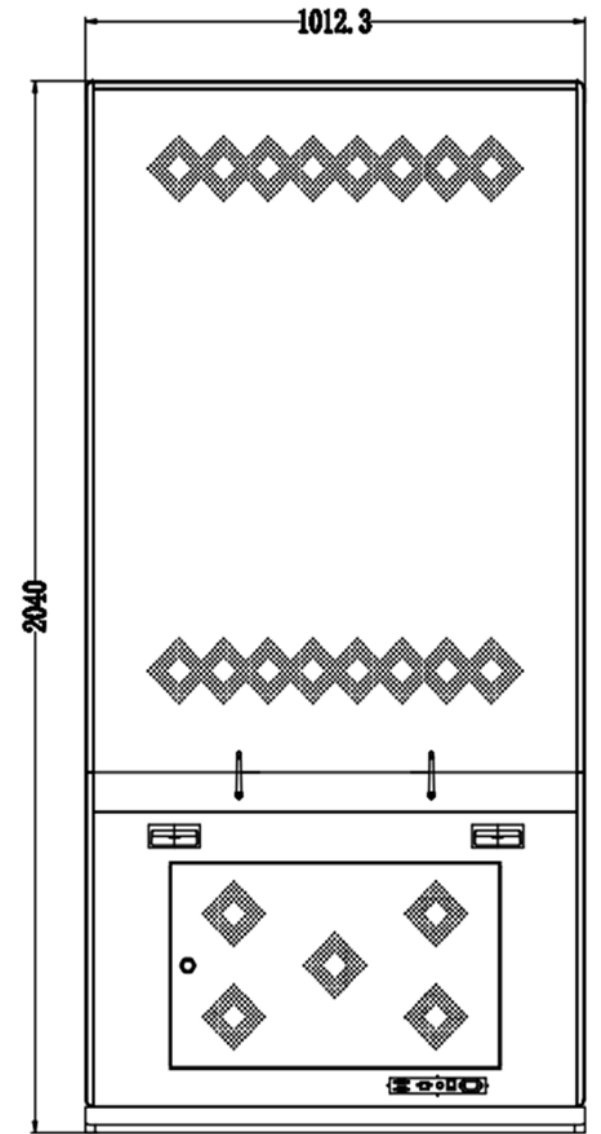

## Appearance

**Color option**  
White/Black or optional

**Housing material**  
Aluminum frame+Metal base+front  
tempered glass

**I/O interface**  
1\*SD card slot, 1\*LAN port, 2\*USB, Power switch

**Installation**  
Floor standing

# Drawings 55"

# Drawings 65"

# Drawings 75"