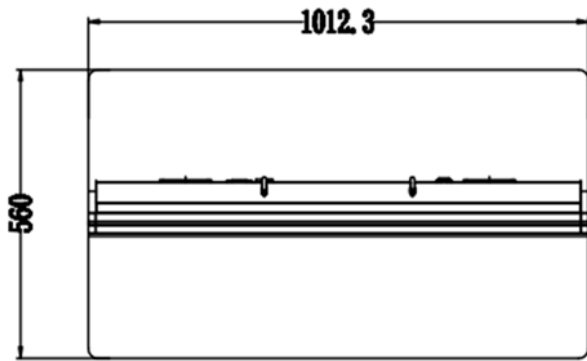

Drawings 75"