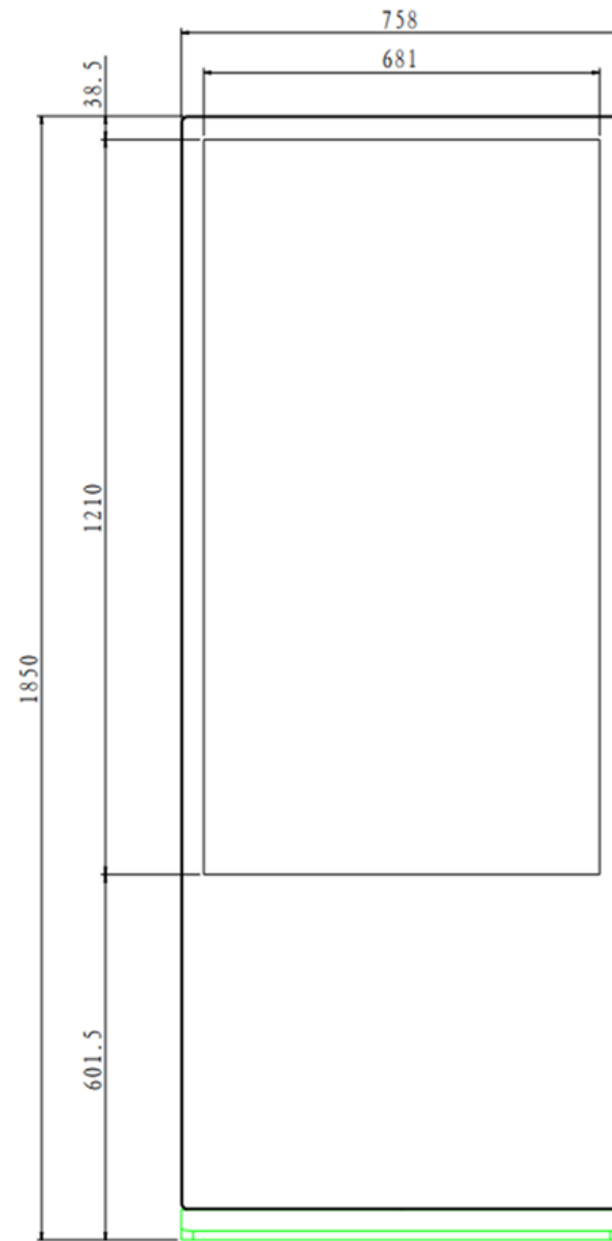

## Product Specs

Model Number	HV55F	HV65F	HV75F	HV86F
Screen size	55"	65"	75"	86"
Display proportion	16:9	16:9	16:9	16:9
Pixel Pitch	0.63*0.63	0.372*0.372	TBC	TBC
Resolution (Pixel)	1920*1080- 3840x2160	1920*1080- 3840x2160	1920*1080- 3840x2160	1920*1080- 3840x2160
Display color	16.7 M	16.7 M	16.7 M	16.7 M
Response time	6ms	8ms	8ms	8ms
Luminance	400 cd/m2	400 cd/m2	400 cd/m2	400 cd/m2
Contrast ratio	1400:1	4000:1	4000:1	4000:1
View angel (L/R/U/D)	89/89/89/89	89/89/89/89	89/89/89/89	89/89/89/89
Backlit	LED	LED	LED	LED

# Drawings 55"

# Drawings 65"

# Drawings 75"