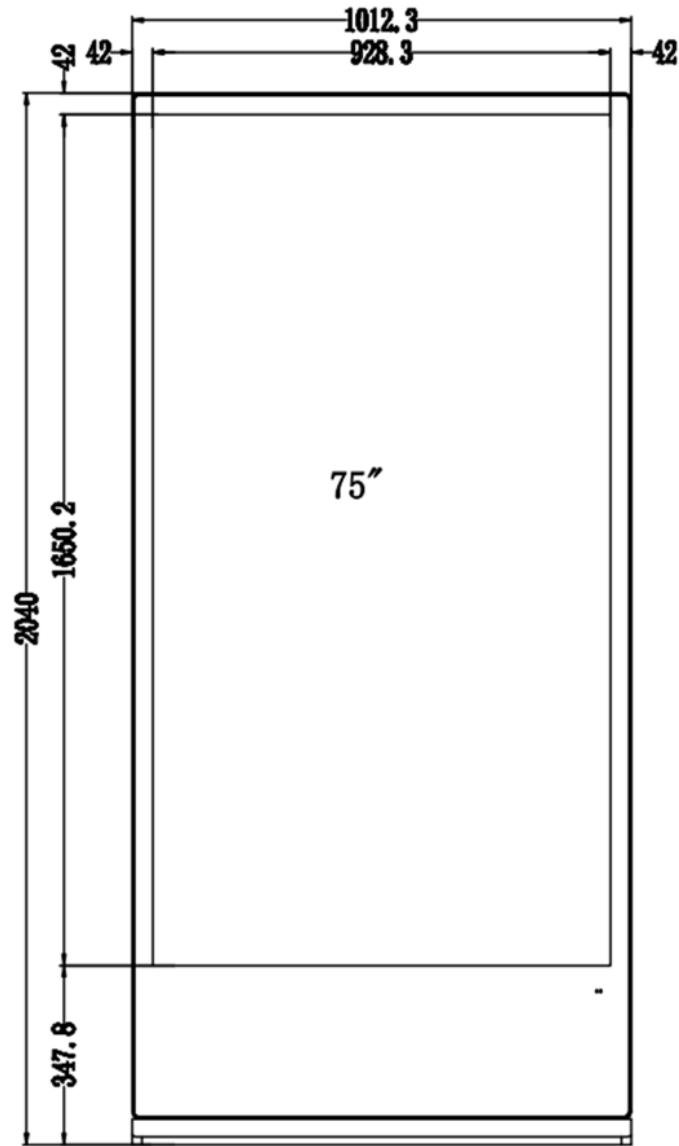

## Product Specs

Model Number	HV55F	HV65F	HV75F	HV86F
Screen size	55"	65"	75"	86"
Display proportion	16:9	16:9	16:9	16:9
Pixel Pitch	0.63*0.63	0.372*0.372	TBC	TBC
Resolution (Pixel)	1920*1080- 3840x2160	1920*1080- 3840x2160	1920*1080- 3840x2160	1920*1080- 3840x2160
Display color	16.7 M	16.7 M	16.7 M	16.7 M
Response time	6ms	8ms	8ms	8ms
Luminance	400 cd/m2	400 cd/m2	400 cd/m2	400 cd/m2
Contrast ratio	1400:1	4000:1	4000:1	4000:1
View angel (L/R/U/D)	89/89/89/89	89/89/89/89	89/89/89/89	89/89/89/89
Backlit	LED	LED	LED	LED

# Drawings 55"

# Drawings 65"

# Drawings 75"