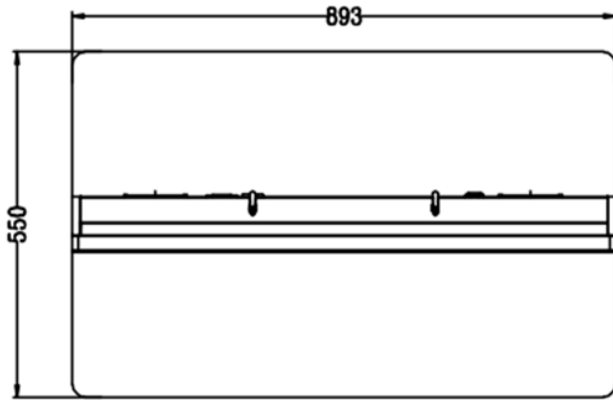

Drawings 65"