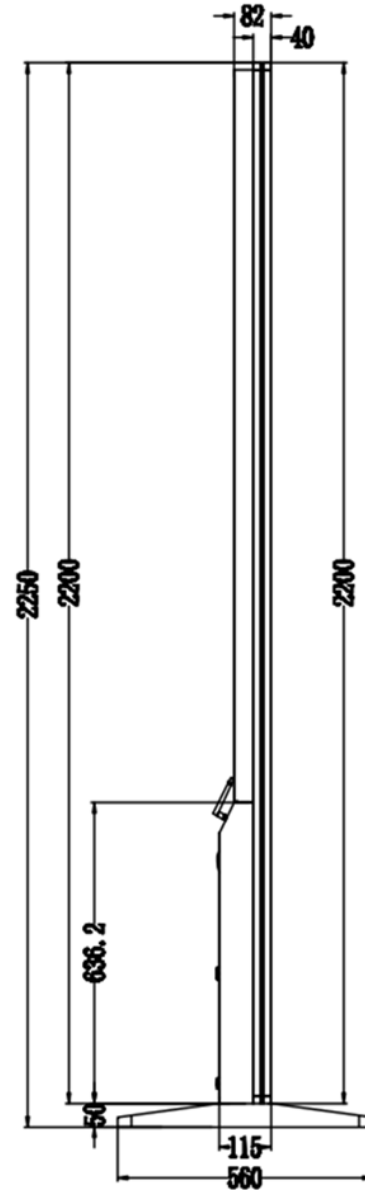

Drawings 86"