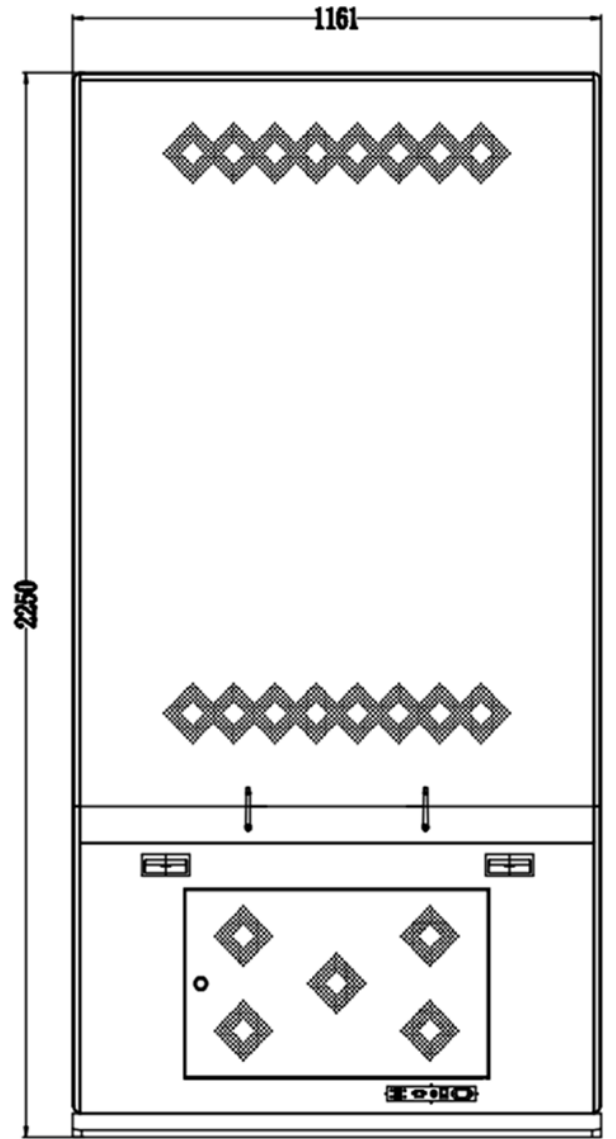

Drawings 86"