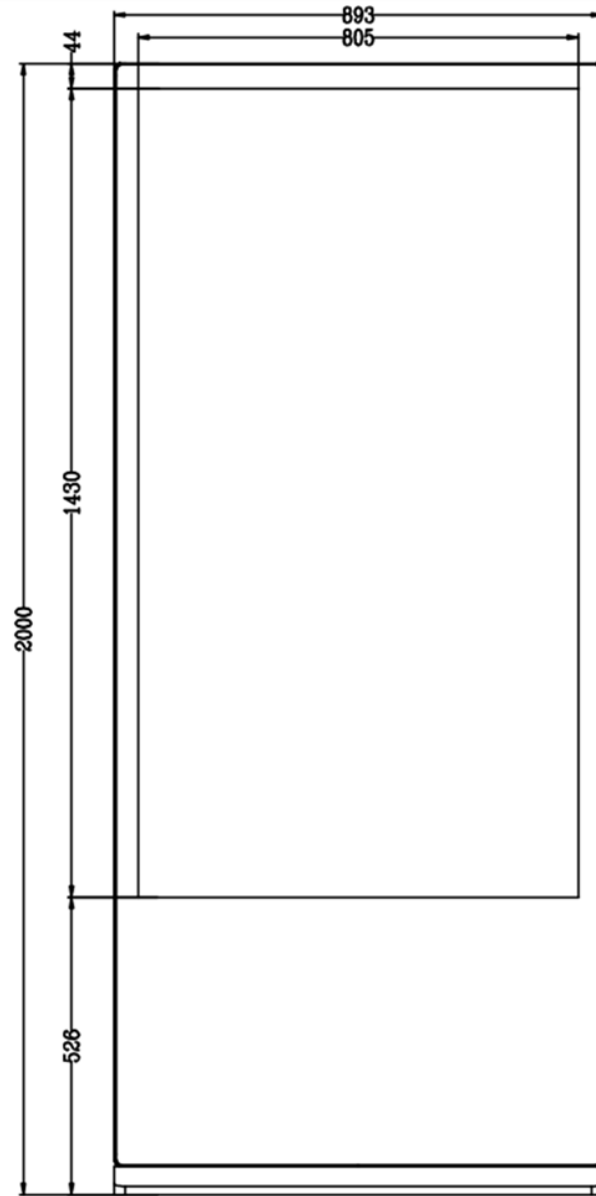

## Product Specs

Model Number	HV55F	HV65F	HV75F	HV86F
Screen size	55"	65"	75"	86"
Display proportion	16:9	16:9	16:9	16:9
Pixel Pitch	0.63*0.63	0.372*0.372	TBC	TBC
Resolution (Pixel)	1920*1080- 3840x2160	1920*1080- 3840x2160	1920*1080- 3840x2160	1920*1080- 3840x2160
Display color	16.7 M	16.7 M	16.7 M	16.7 M
Response time	6ms	8ms	8ms	8ms
Luminance	400 cd/m2	400 cd/m2	400 cd/m2	400 cd/m2
Contrast ratio	1400:1	4000:1	4000:1	4000:1
View angel (L/R/U/D)	89/89/89/89	89/89/89/89	89/89/89/89	89/89/89/89
Backlit	LED	LED	LED	LED

# Drawings 55"

# Drawings 65"

# Drawings 75"