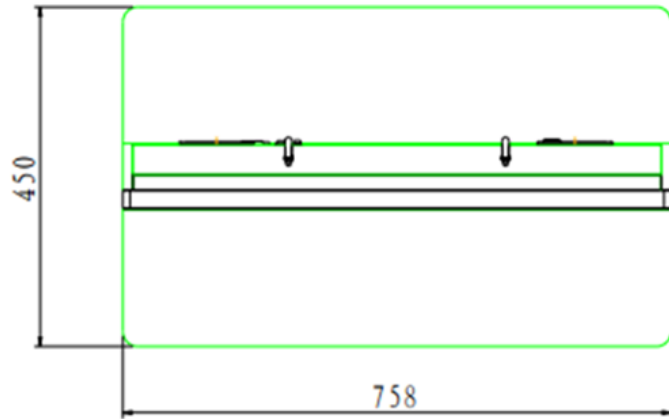

## Product Specs

Model Number	HV55F	HV65F	HV75F	HV86F
Screen size	55"	65"	75"	86"
Display proportion	16:9	16:9	16:9	16:9
Pixel Pitch	0.63*0.63	0.372*0.372	TBC	TBC
Resolution (Pixel)	1920*1080- 3840x2160	1920*1080- 3840x2160	1920*1080- 3840x2160	1920*1080- 3840x2160
Display color	16.7 M	16.7 M	16.7 M	16.7 M
Response time	6ms	8ms	8ms	8ms
Luminance	400 cd/m2	400 cd/m2	400 cd/m2	400 cd/m2
Contrast ratio	1400:1	4000:1	4000:1	4000:1
View angel (L/R/U/D)	89/89/89/89	89/89/89/89	89/89/89/89	89/89/89/89
Backlit	LED	LED	LED	LED

# Drawings 55"