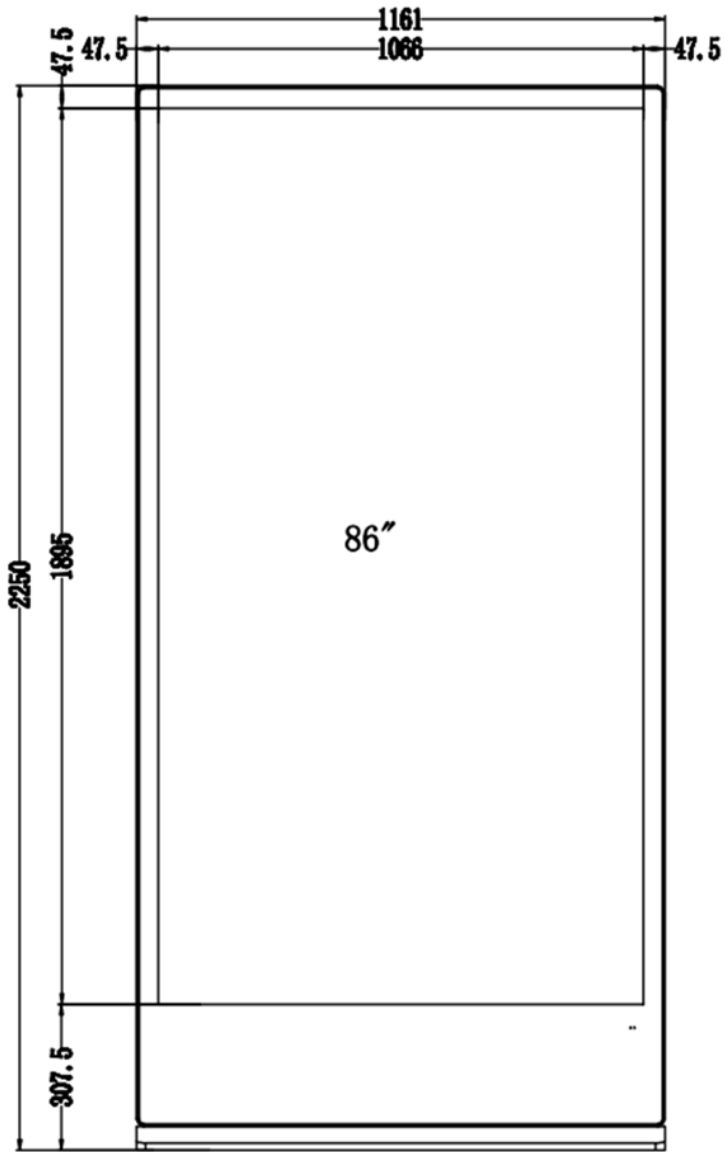

Drawings 86"