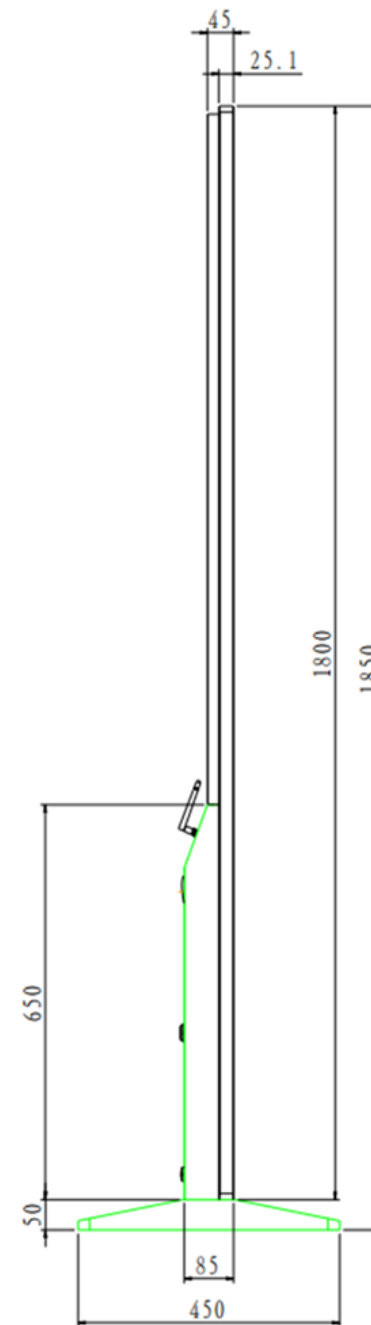

## Product Specs

Model Number	HV55F	HV65F	HV75F	HV86F
Screen size	55"	65"	75"	86"
Display proportion	16:9	16:9	16:9	16:9
Pixel Pitch	0.63*0.63	0.372*0.372	TBC	TBC
Resolution (Pixel)	1920*1080- 3840x2160	1920*1080- 3840x2160	1920*1080- 3840x2160	1920*1080- 3840x2160
Display color	16.7 M	16.7 M	16.7 M	16.7 M
Response time	6ms	8ms	8ms	8ms
Luminance	400 cd/m2	400 cd/m2	400 cd/m2	400 cd/m2
Contrast ratio	1400:1	4000:1	4000:1	4000:1
View angel (L/R/U/D)	89/89/89/89	89/89/89/89	89/89/89/89	89/89/89/89
Backlit	LED	LED	LED	LED

# Drawings 55"

# Drawings 65"

# Drawings 75"