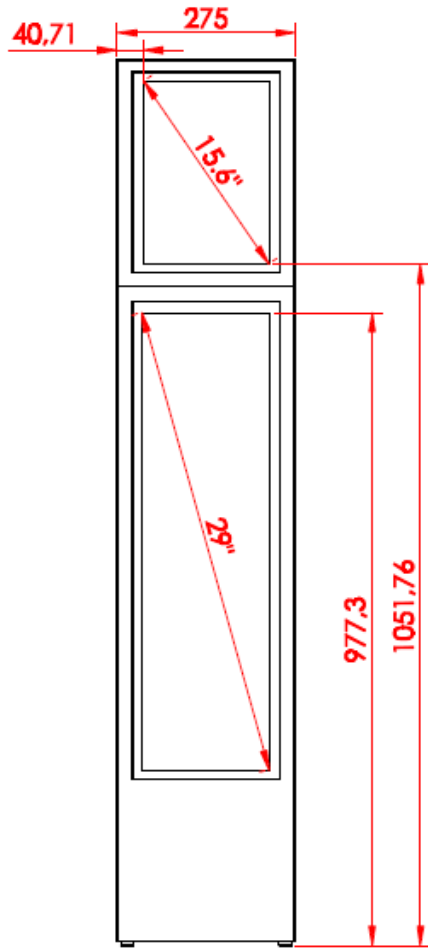

Windows options:
i5 CPU, 8G RAM, 128GB Storage

Digital Totem

Digital Totem

Product Specs

Panel

LCD Panel Type
15.6inch - 29inch

Resolution
1920*1200 - 1920*540

Backlight
LED

Operating system
Android 11.0

Network
Wlan (2.4GHz)

Multimedia
MEPG 1/2/4, H.263 / H.264, RMVB, WMV/VC-1, MVC, AVS, MJPEG. (UP TO 1080P)

Mechanical

Cabinet Color
Black

Dimension (LxHxD)
1367*275*370mm

CTN Dimension (LxHxD)
1440*410*355mm

Weight (N.W)
14.7KG

Power Supply
External

Power Consumption
70W

Working Temp
(-10°C-50°C)

Technical Drawing

**We look forward to
working with you soon.**

1300 125 635 

sales@onq.digital 