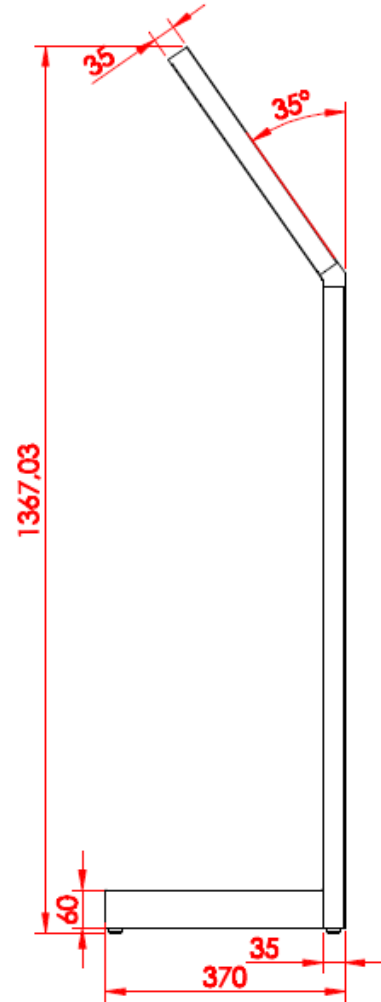

Windows options:
i5 CPU, 8G RAM, 128GB Storage

Digital Totem

Digital Totem

Product Specs

Panel

LCD Panel Type
15.6inch - 29inch

Resolution
1920*1200 - 1920*540

Backlight
LED

Operating system
Android 11.0

Network
Wlan (2.4GHz)

Multimedia
MEPG 1/2/4, H.263 / H.264, RMVB, WMV/VC-1, MVC, AVS, MJPEG. (UP TO 1080P)

Mechanical

Cabinet Color
Black

Dimension (LxHxD)
1367*275*370mm

CTN Dimension (LxHxD)
1440*410*355mm

Weight (N.W)
14.7KG

Power Supply
External

Power Consumption
70W

Working Temp
(-10°C-50°C)

Technical Drawing

**We look forward to
working with you soon.**

1300 125 635 

sales@onq.digital 