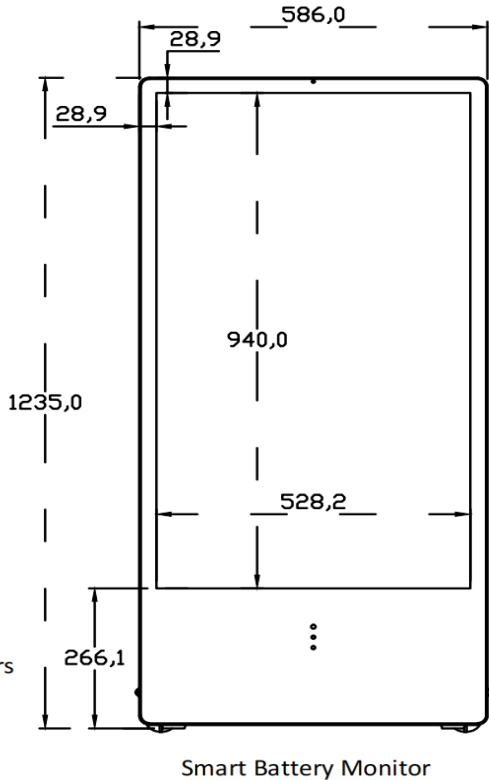

Storage Humidity
5% ~ 95%

43" A-Frame Drawings

43" Outdoor Double Sided Digital A-Frame

Product Specs

Display

Panel Size
43" High TN1 105°C Outdoor Digital Signage LCD(Double Side)

Resolution
1920x1080

LCD Manufacturer
BOE(Industrial grade panel, wide working temperature-20~ +60°C)