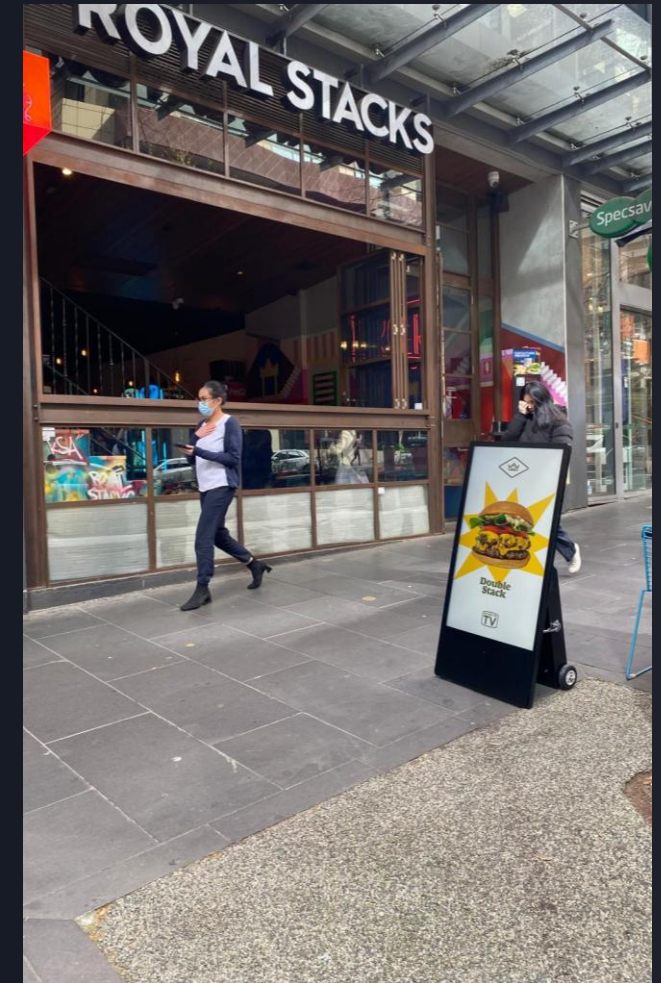

All interfaces are hidden

The new design hides all the interfaces, which greatly improves the aesthetics and is more convenient to use.

USB x 2
LAN x 1
Wi-Fi x 1
Power x 1

43" Outdoor Digital A-Frame

43" Outdoor Digital A-Frame