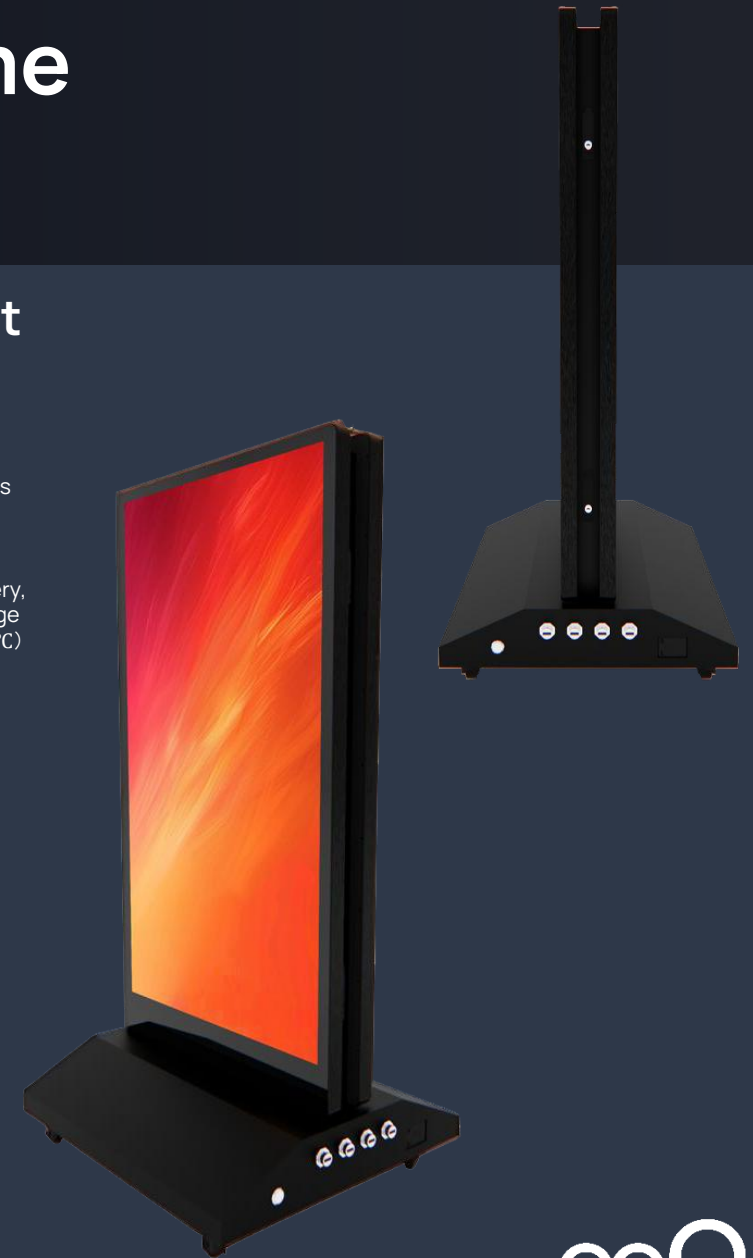

43" Outdoor Double Sided Digital A-Frame

Product Specs

Display

Panel Size
43" High TN1 105°C Outdoor Digital Signage LCD(Double Side)

Resolution
1920x1080

LCD Manufacturer
BOE(Industrial grade panel, wide working temperature-20~ +60°C)

Viewing angle
89/89/89/89(L/R/U/D)

Contrast ratio
4000:1

Brightness
2000nits

Aspect Ratio
16:9

Active Area
529(W)×940(H) mm

Operational Life Cycle-mtbf
50K hours

Grey to Grey Response Time (ms)
6ms

Operating System

CPU
A527 Eight Core ARM Cortex-A55, Max 1.8 GHz

GPU
ARM G57 MC1 GPU

RAM
4GB

Internal memory
32GB EMMC

Operation system
Android 13

Others

Speaker
Optional

Accessories
Remote Control, IP67 Charger

Wheels Locker
4 wheels with brakes

Net Weight
95KG

Battery Status Digital Indicator
Show batter remaining etc

Battery

Battery Technology
Lithium-ion battery (removable design)

Charging Time
10 hrs

Working Time
14 hrs(including outdoor use under sunlight), MAX 25 hours for indoor use

Battery Capacity
120000mAh

Power Supply
29.2V

Environment

Operating Environment
Fully Outdoor

Operating Temp.
-5°C ~ +50°C(when battery is charging 0°C~45°C)

Storage Temp.
-20°C ~ +60°C(Built-in battery, recommend long term storage temperature from -20°C~25°C)

Operating Humidity
10% ~ 80%

Storage Humidity
5% ~ 95%