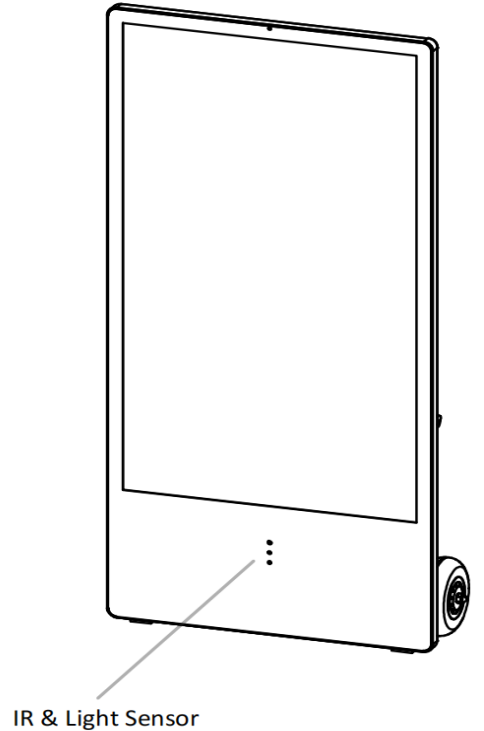

Storage Humidity
5% ~ 95%

43" A-Frame Drawings

43" Outdoor Double Sided Digital A-Frame

Product Specs

Display

Panel Size
43" High TN1 105°C Outdoor Digital Signage LCD(Double Side)

Resolution
1920x1080

LCD Manufacturer
BOE(Industrial grade panel, wide working temperature-20~ +60°C)