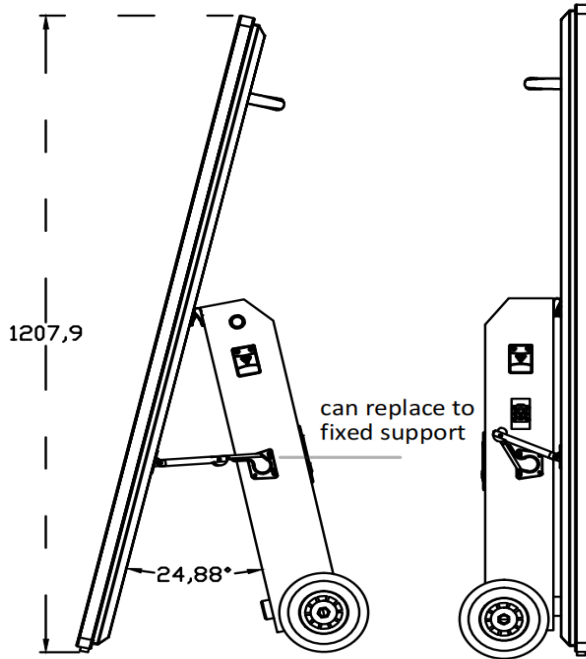

Storage Humidity
5% ~ 95%

43" A-Frame Drawings

43" Outdoor Double Sided Digital A-Frame

Product Specs

Display

Panel Size
43" High TN1 105°C Outdoor Digital Signage LCD(Double Side)

Resolution
1920x1080

LCD Manufacturer
BOE(Industrial grade panel, wide working temperature-20~ +60°C)