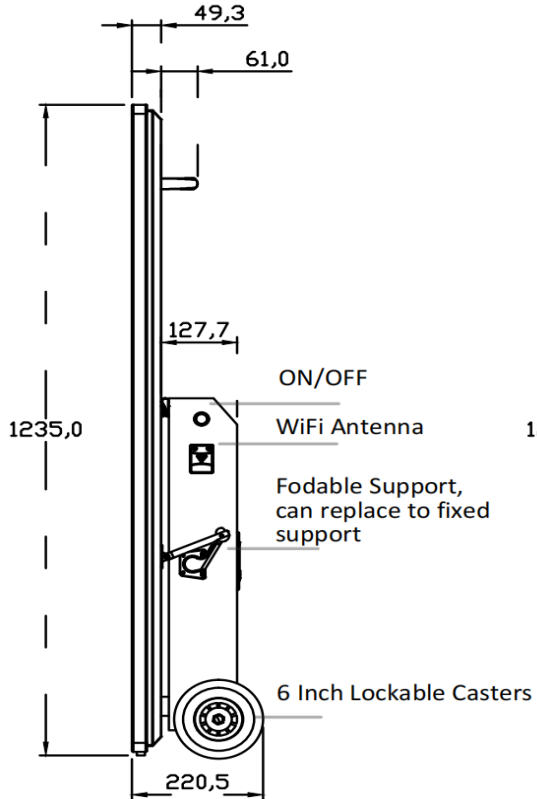

Storage Humidity
5% ~ 95%

43" A-Frame Drawings

43" Outdoor Double Sided Digital A-Frame

Product Specs

Display

Panel Size
43" High TN1 105°C Outdoor Digital Signage LCD(Double Side)

Resolution
1920x1080

LCD Manufacturer
BOE(Industrial grade panel, wide working temperature-20~ +60°C)