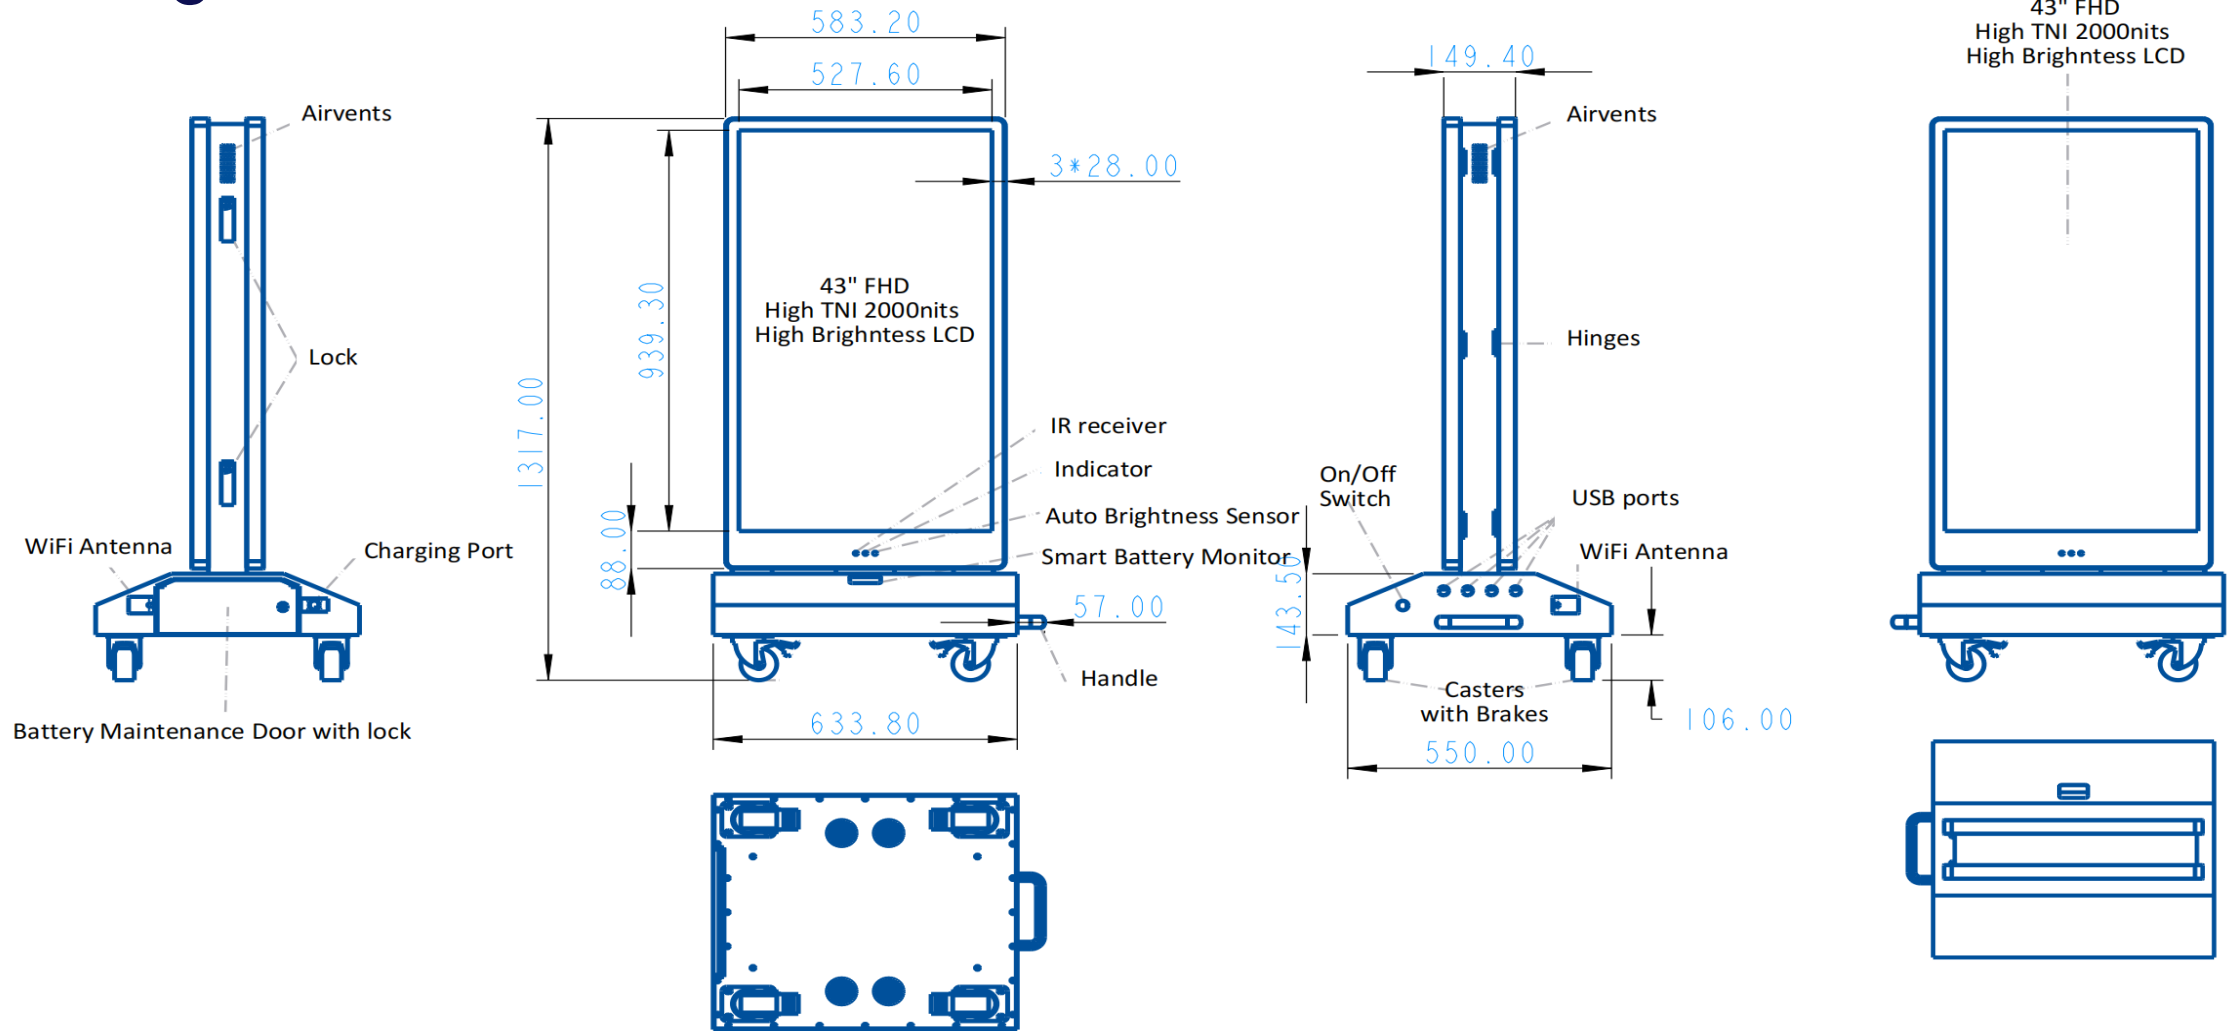

43" Double Sided A-Frame Drawing