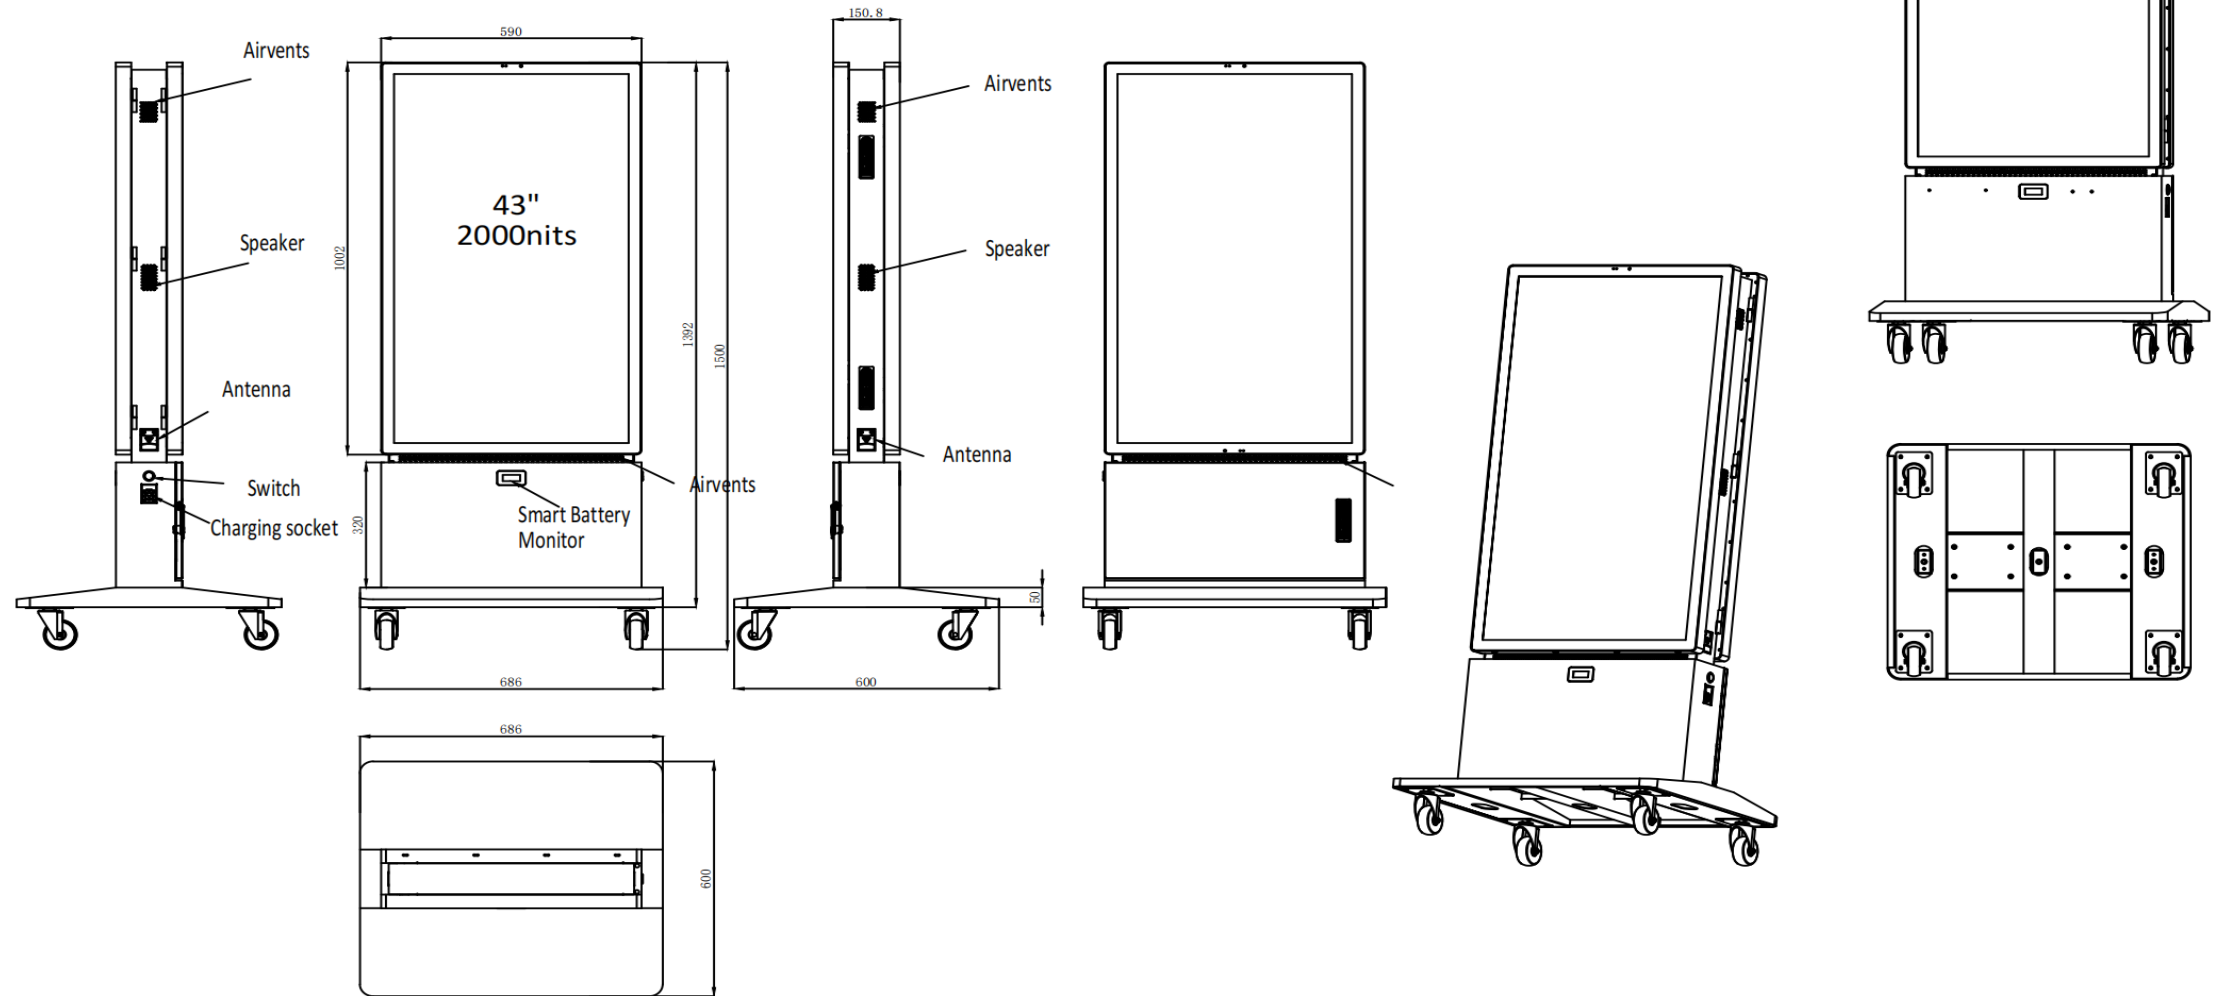

43" Outdoor Double Sided A-Frame Poster Drawing