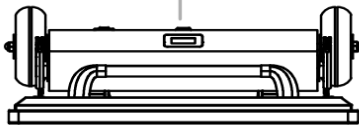

Storage Humidity
5% ~ 95%

43" A-Frame Drawings

43" Outdoor Double Sided Digital A-Frame

Product Specs

Display

Panel Size
43" High TN1 105°C Outdoor Digital Signage LCD(Double Side)

Resolution
1920x1080

LCD Manufacturer
BOE(Industrial grade panel, wide working temperature-20~ +60°C)