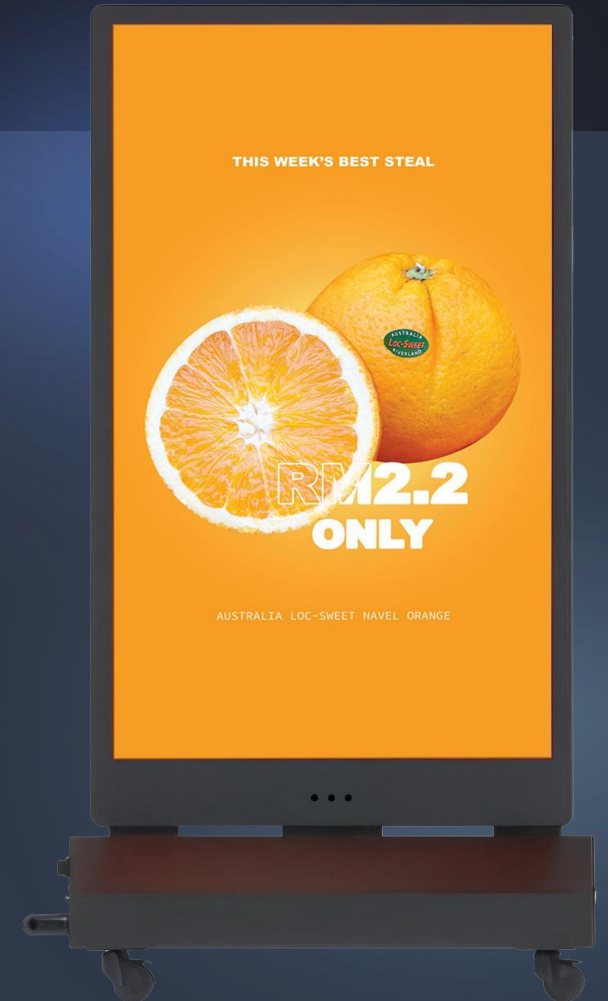

43" Semi Outdoor Digital A-Frame

Product Specs

Display

Panel Size
43" High TN1 105°C Outdoor Digital Signage LCD

Resolution
1920x1080

LCD Manufacturer
BOE (Industrial grade panel, wide working temperature -20~ +60°C)

Viewing angle
89/89/89/89(L/R/U/D)

Contrast ratio
4000:1

Brightness
700nits

Aspect Ratio
16:9

Active Area
529(W)×940(H) mm

Operational Life Cycle-mtbf
50K hours

Grey to Grey Response Time (ms)
6ms

Operating System

CPU
Quad cores, ARM Cortex-A55, MAX 2.0GHz

RAM
4GB

Internal memory
32GB EMMC

Network
Ethernet Port, 2.4GHz Wi-Fi, Wi-Fi 802.11b/g/n

Interface
USB ports*2

Bluetooth
4.2 Version

Operation system
Android 11

Battery

Battery Technology
Lithium-ion battery (removable design)

Charging Time
6 hrs

Working Time
More than 16 hrs

Battery Capacity
43200mAh

Power Supply
60W(Max)

Others

Speaker
8Ω 10W*2

Accessories
Remote Control, IP67 Outdoor Charger

Wheels Locker
Support

Battery Status Digital Indicator
Show batter remaining

Environment

Operating Environment
Semi Outdoor

Operating Temp.
-10°C ~ +60°C (when battery is charging 0°C ~ 45°C)

Storage Temp.
-20°C ~ +60°C (Built-in battery, recommend long term storage temperature from -20°C ~ 25°C)

Operating Humidity
10% ~ 80

Storage Humidity
5% ~ 95%