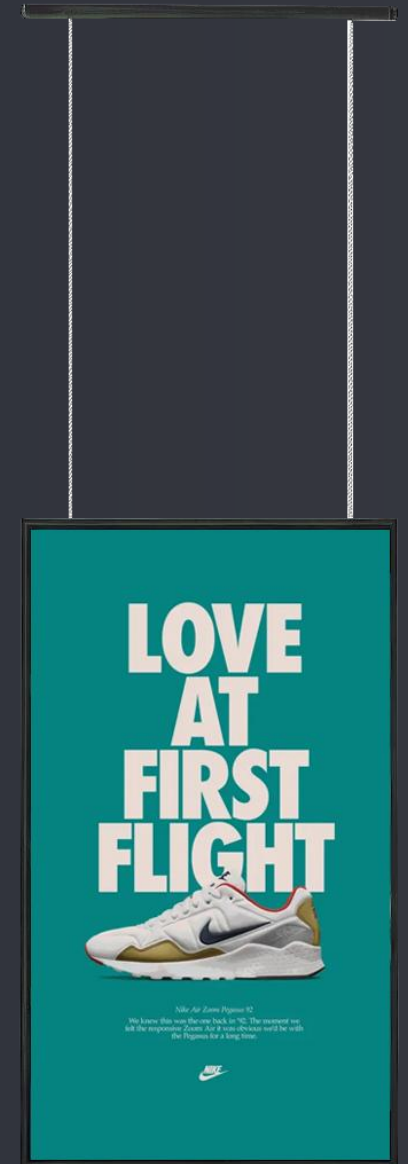

**Calling all
attention-seekers.**

Double Side Ceiling Mount High Brightness LCD Display

Indoor

Double Side Ceiling Mount High Brightness LCD Display

Ceiling Mount High Brightness Dual Sided Digital Window Display

Double Side Ceiling Mount

Product Specs

LCD Display

Contrast ratio
3000:1

Resolution
1080*1920

Brightness
2500nits+700nits

Viewing angle
178/178

LED backlight
Yes