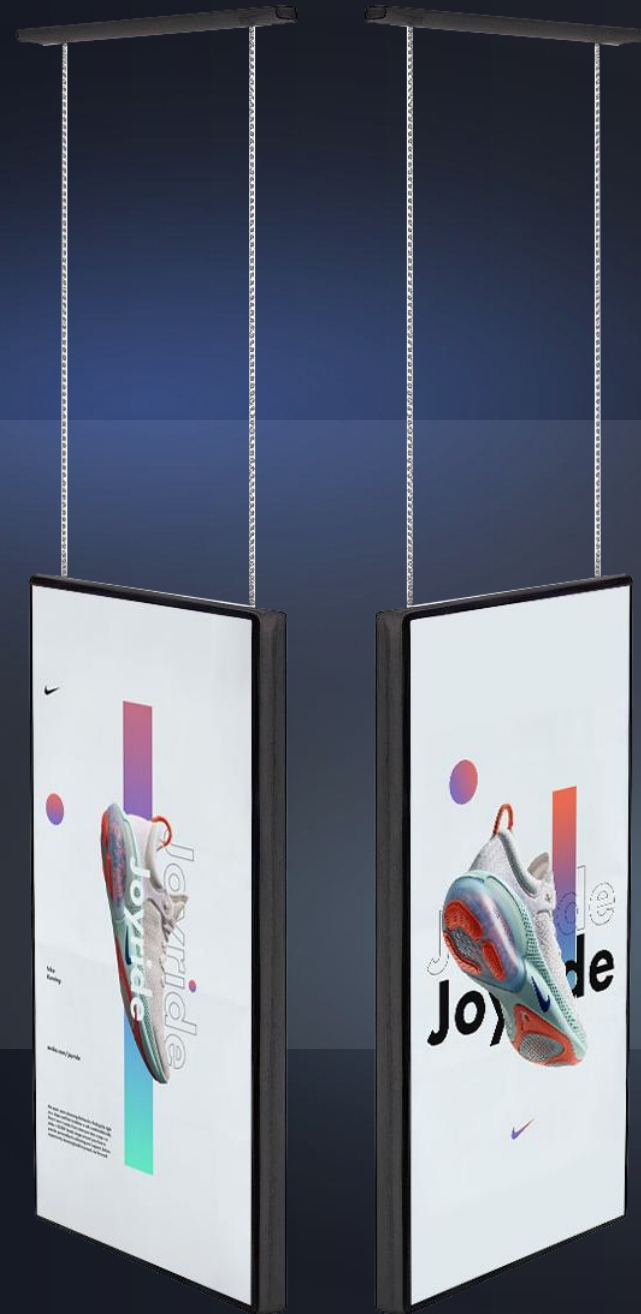

**Calling all
attention-seekers.**

Double Side Ceiling Mount High Brightness LCD Display

Indoor

Double Side Ceiling Mount High Brightness LCD Display

Ceiling Mount High Brightness Dual Sided Digital Window Display

Built-in Android 7.1 system and media player.

Brightness of 700nits, and screen towards outside is 2500nits.

Sun-Readable screen.

High TNI 105°C/110°C Industrial LCD panel

7 x 24hrs operation

Available in sizes: 43", 49", 55", 65"

Attract More Attention To Stores From The Street

It is a very good choice to choose high brightness dual sided digital window display to attract attention to the stores from the street.

The device has high brightness 2500nits (3000nits optional) screen towards the outside and the street, and it is readable under the sunlight. It can display promotion and product information in videos, pictures or texts. And the inside 700nits screen can display different contents for the indoor clients.

Double Side Ceiling Mount

Product Specs

LCD Display

Contrast ratio
3000:1

Resolution
1080*1920

Brightness
2500nits+700nits

Viewing angle
178/178

LED backlight
Yes