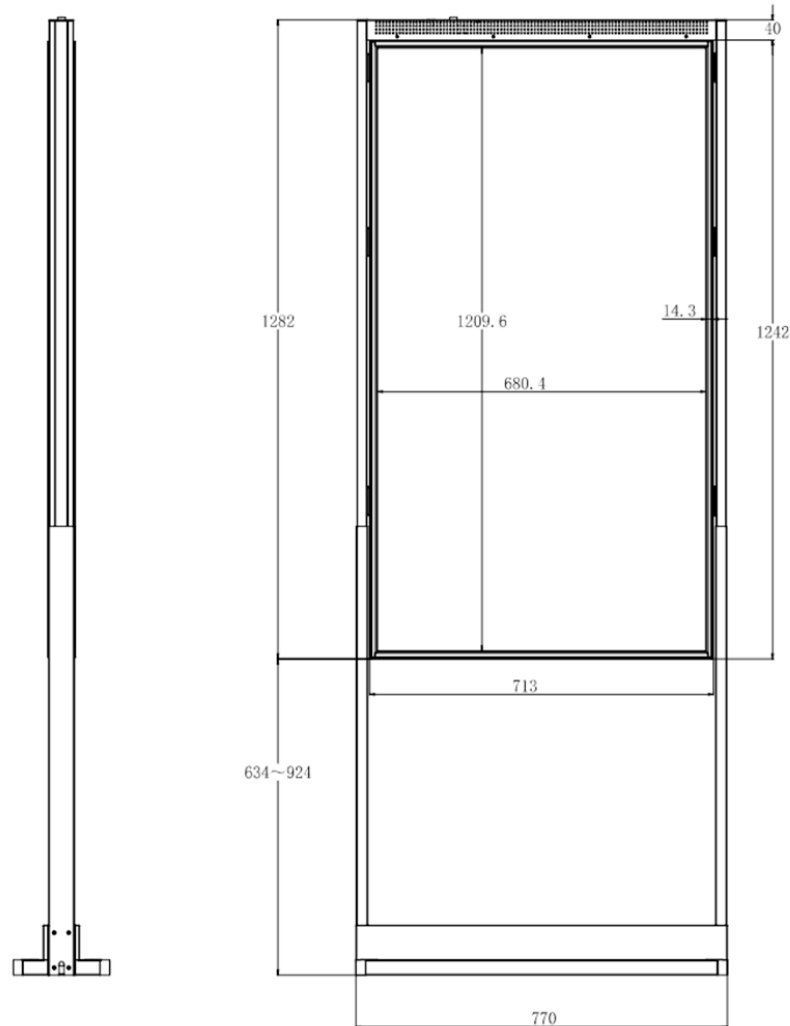

Drawings 55"

Single Side Window
LCD Display

Drawings

65"

Single Side Window
LCD Display

Drawings 75"

Single Side Window
LCD Display

Double Side Window LCD Display

Flexible operation system as options:
Windows O.S. / Android O.S. / UBUNTU
O.S / Linux O.S

Available in sizes: 55" 65" 75"

Window LCD Display

Product Specs

LCD Display

Panel
55" 65" 75" 86"

Resolution
3840*2160 / 1920*1080

Display mode
Normally full black

Contrast ratio
1400:1

Viewing angle
89/89/89/89 (L/R/U/D)

Brightness
3000 / 4000 nits

Aspect Ratio
16 : 9

Interface

Ethernet Port
1

USB Port
2