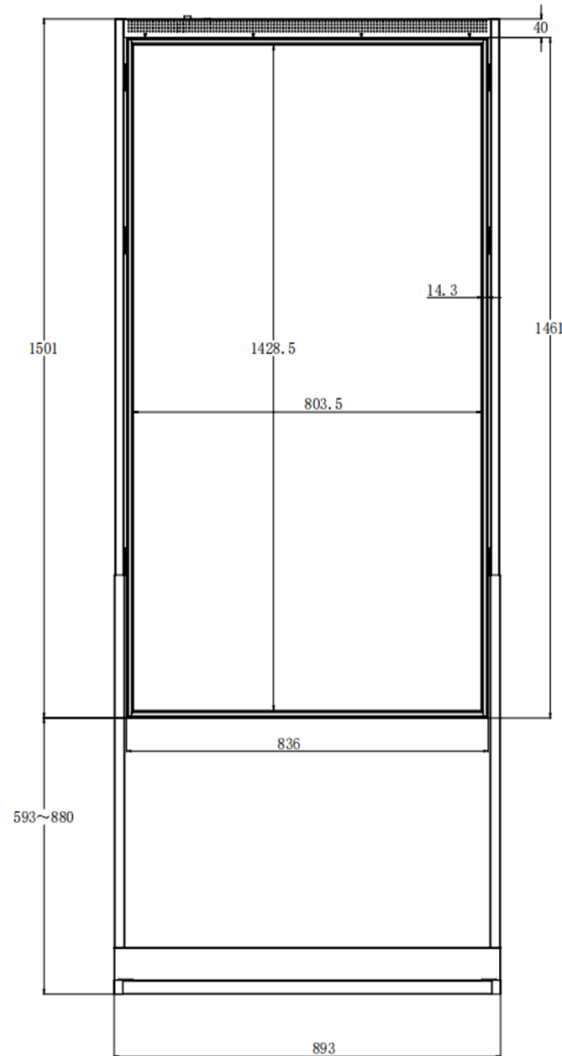

Drawings 55"

Single Side Window
LCD Display

Drawings

65"

Single Side Window
LCD Display

Drawings 75"

Single Side Window
LCD Display

Double Side Window LCD Display

Flexible operation system as options:
Windows O.S. / Android O.S. / UBUNTU
O.S / Linux O.S

Available in sizes: 55" 65" 75"

Window LCD Display

Product Specs

LCD Display

Panel
55" 65" 75" 86"

Resolution
3840*2160 / 1920*1080

Display mode
Normally full black

Contrast ratio
1400:1

Viewing angle
89/89/89/89 (L/R/U/D)

Brightness
3000 / 4000 nits

Aspect Ratio
16 : 9

Interface

Ethernet Port
1

USB Port
2