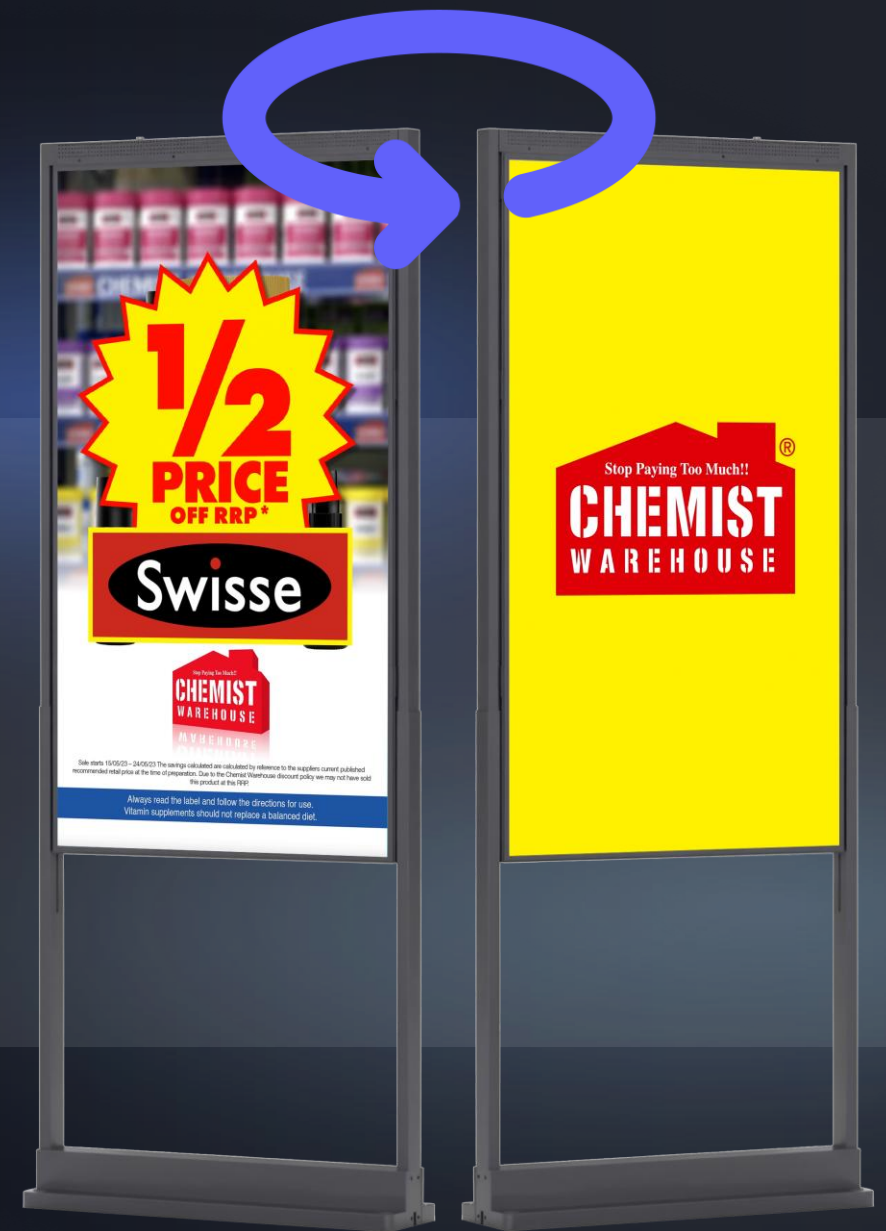

Flexible operation system as options:
Windows O.S. / Android O.S. / UBUNTU
O.S / Linux O.S

Available in sizes: 55" 65" 75"

Window LCD Display

Product Specs

LCD Display

Panel
55" 65" 75" 86"

Resolution
3840*2160 / 1920*1080

Display mode
Normally full black

Contrast ratio
1400:1

Viewing angle
89/89/89/89 (L/R/U/D)

Brightness
3000 / 4000 nits

Aspect Ratio
16 : 9

Interface

Ethernet Port
1

USB Port
2