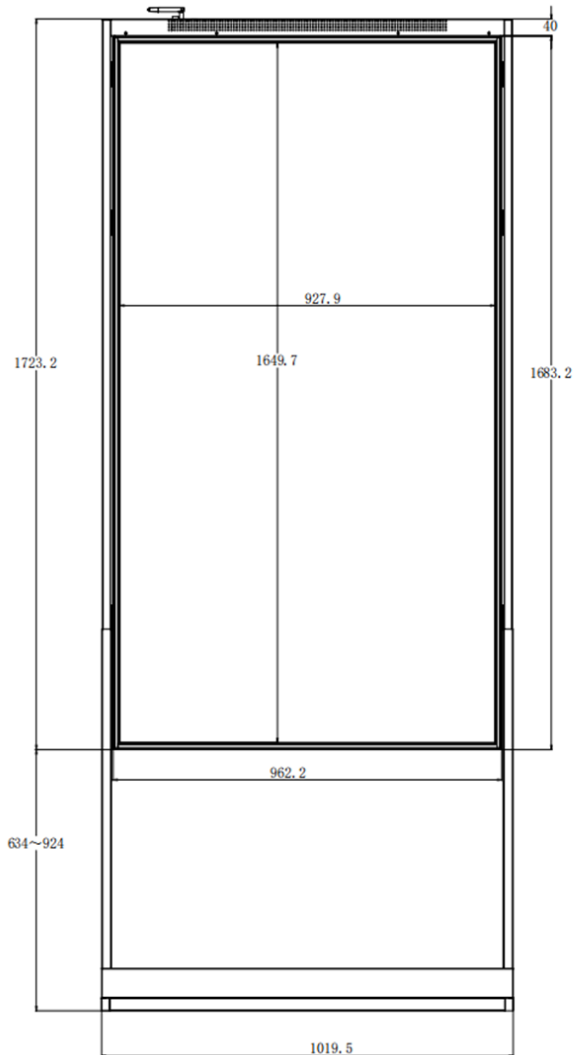

Drawings 55"

Single Side Window
LCD Display

Drawings

65"

Single Side Window
LCD Display

Drawings 75"

Single Side Window
LCD Display

Double Side Window LCD Display

Flexible operation system as options:
Windows O.S. / Android O.S. / UBUNTU
O.S / Linux O.S

Available in sizes: 55" 65" 75"

Window LCD Display

Product Specs

LCD Display

Panel
55" 65" 75" 86"

Resolution
3840*2160 / 1920*1080

Display mode
Normally full black

Contrast ratio
1400:1

Viewing angle
89/89/89/89 (L/R/U/D)

Brightness
3000 / 4000 nits

Aspect Ratio
16 : 9

Interface

Ethernet Port
1

USB Port
2