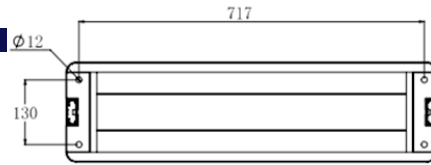

Low noise / super quite cooling
fan system

Super slim bezel design

Flexible operation system as options:
Windows O.S. / Android O.S / UBUNTU
O.S / Linux O.S

Available in sizes: 55" 65" 75"

Installation Options

Drawings 55"

Single Side Window
LCD Display

Drawings

65"

Single Side Window
LCD Display

Drawings 75"

Single Side Window
LCD Display

Double Side Window LCD Display