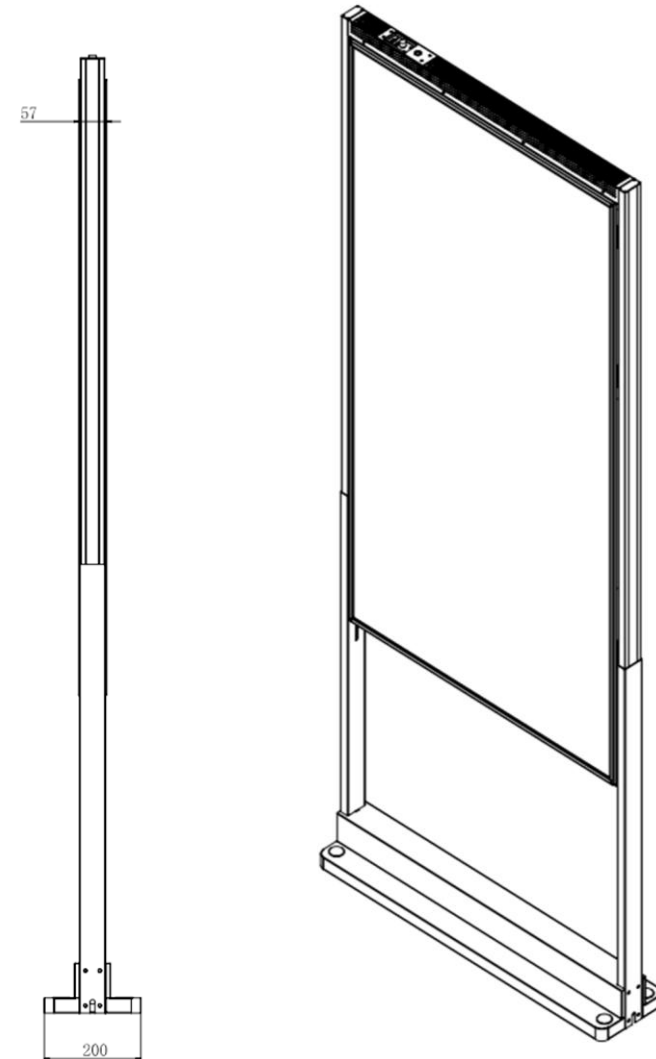

Low noise / super quite cooling
fan system

Super slim bezel design

Flexible operation system as options:
Windows O.S. / Android O.S / UBUNTU
O.S / Linux O.S

Available in sizes: 55" 65" 75"

Installation Options

Drawings 55"

Single Side Window
LCD Display

Drawings

65"

Single Side Window
LCD Display

Drawings 75"

Single Side Window
LCD Display

Double Side Window LCD Display

Flexible operation system as options:
Windows O.S. / Android O.S. / UBUNTU
O.S / Linux O.S

Available in sizes: 55" 65" 75"

Window LCD Display

Product Specs

LCD Display

Panel
55" 65" 75" 86"

Resolution
3840*2160 / 1920*1080

Display mode
Normally full black

Contrast ratio
1400:1

Viewing angle
89/89/89/89 (L/R/U/D)

Brightness
3000 / 4000 nits

Aspect Ratio
16 : 9

Interface

Ethernet Port
1

USB Port
2