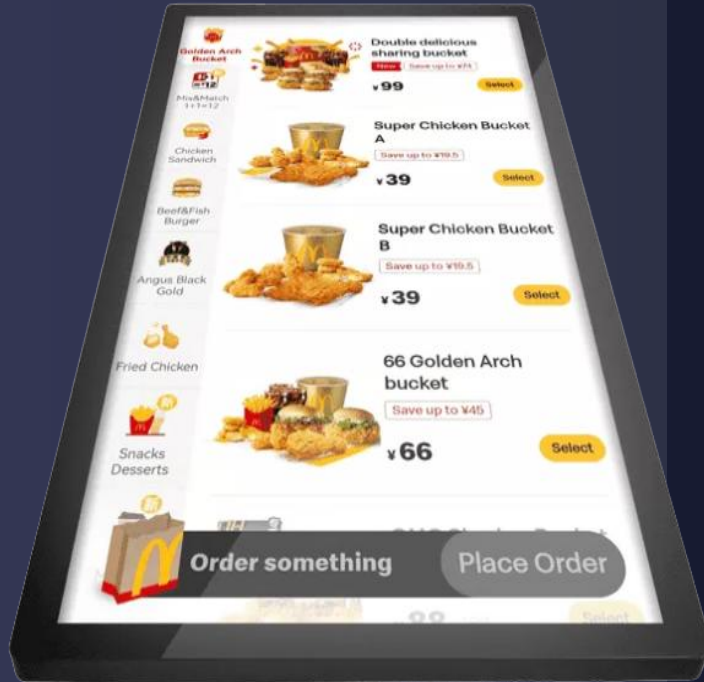

# 21.5" Wall Mount Touch Screen

21.5" Wall Mount Self Order Kiosk, Built in Mini PC I5-8265U, 8G + 128G

Size: 508 x 305 x 56.20 mm

80mm Thermal Printer: USD85/pcs  
Barcode Scanner: USD30/pcs  
Countertop stand: USD20/pcs

# 24" Wall Mount Touch Screen

24" Wall Mount Self Order Kiosk, Built in Mini PC I5-8265U, 8G + 128G

Size: 557.40 x 333.40 x 56.20 mm

80mm Thermal Printer: USD85/pcs  
Barcode Scanner: USD30/pcs  
Countertop stand: USD20/pcs

# 27" Wall Mount Touch Screen

27" Wall Mount Self Order Kiosk, Built in Mini PC I5-8265U, 8G + 128G

Size: 644.40 x 382.60 x 59.40 mm

80mm Thermal Printer: USD85/pcs  
Barcode Scanner: USD30/pcs  
Countertop stand: USD20/pcs