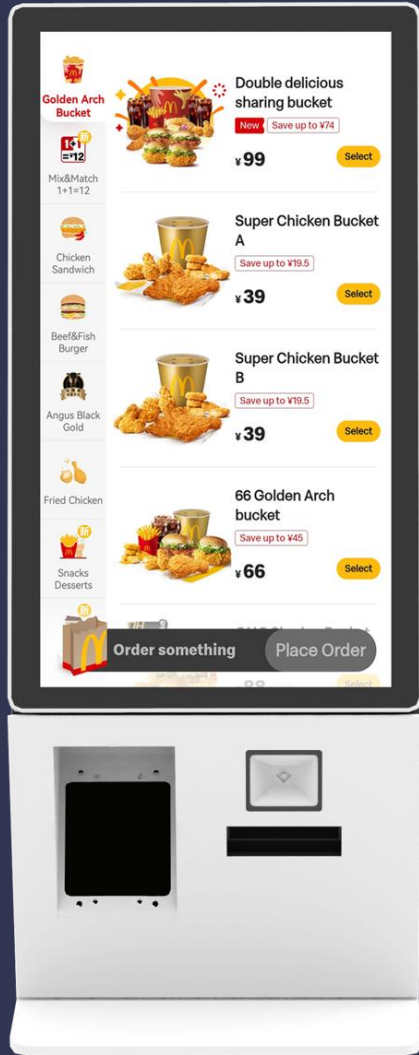

## Others

**Speaker**  
2\*6W

**Language**  
Multi-language

**Working temp**  
0--40 Celsius degree

**Wifi Antenna\*1**  
1

**Power cord cable AC110-240V \*1**  
1

# 21.5" Counter Top Display

27" Wall Mount Self Order Kiosk, Built in Mini PC I5-8265U, 8G + 128G

80mm Thermal Printer: USD85/pcs  
Barcode Scanner: USD30/pcs  
Countertop stand: USD20/pcs

Options

Size: 321 x 741.7 x 350 mm