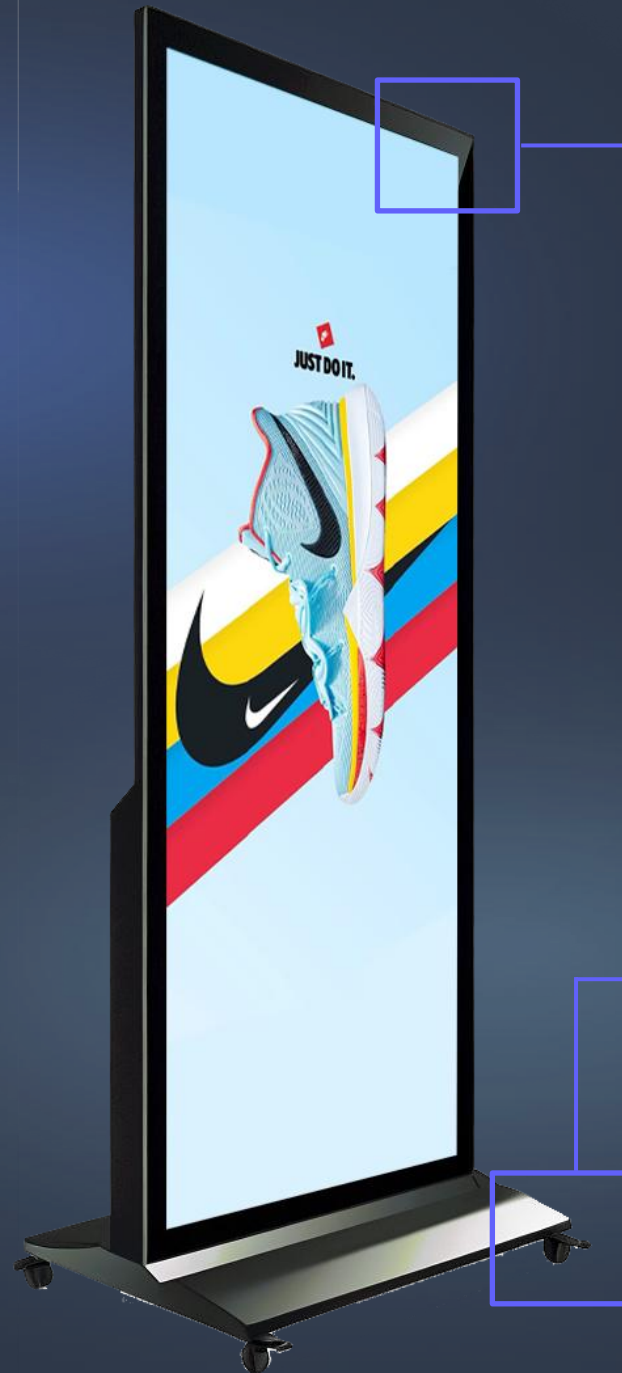

**Calling all
attention-seekers.**

Stretched LCD Digital Poster

HD

HD Resolution

Remote Publishing

ON / OFF Timer

Loop Carousel

Built-In WI-FI

Unified management of user information

Super Tough Tempered Glass

Exquisite craftsmanship,
optimized materials, and
strive to do every detail

High gloss edge ultra-thin metal frame

Movable mute wheel

Stretched LCD

Product Specs

LCD Display

Panel

70" 75" 86"

Resolution

3840*1350, 3840*1440

Display mode

Normally full black

Contrast ratio

1400:1

Viewing angle

89/89/89/89 (L/R/U/D)

Brightness

450nits/700nits is optional

Aspect Ratio

1538*541mm, 1648*617mm,
1895*710mm