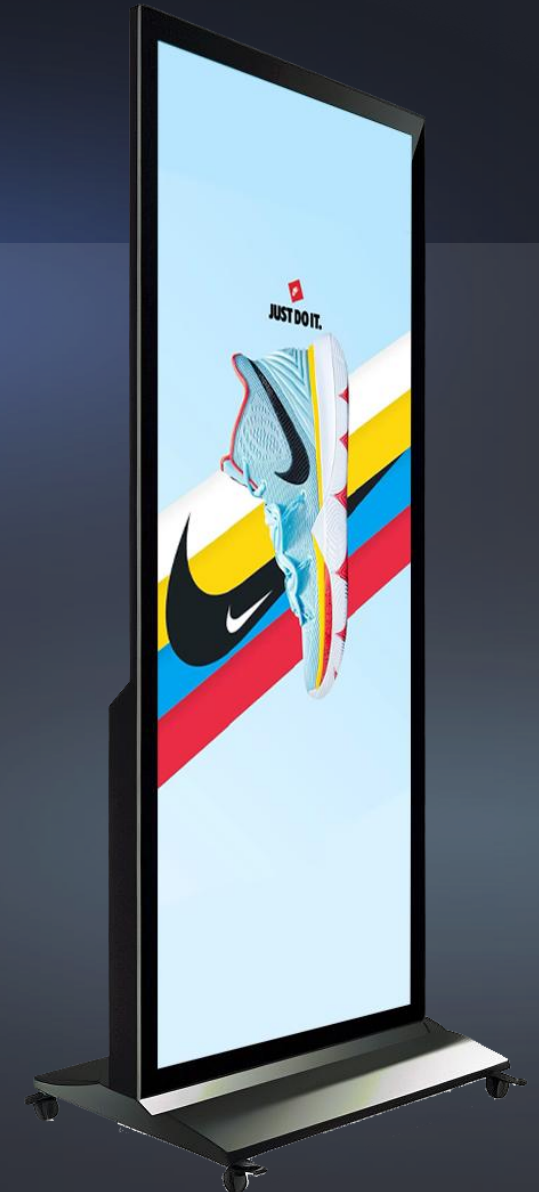

**Calling all
attention-seekers.**

Stretched LCD Digital Poster

HD

HD Resolution

Remote Publishing

ON / OFF Timer

Loop Carousel

Built-In WI-FI

Product Specs

LCD Display

Panel

70" 75" 86"

Resolution

3840*1350, 3840*1440

Display mode

Normally full black

Contrast ratio

1400:1

Viewing angle

89/89/89/89 (L/R/U/D)

Brightness

450nits/700nits is optional

Aspect Ratio

1538*541mm, 1648*617mm,
1895*710mm

SIM card Slot

1

Ethernet Port

1

USB Port

2

AC Power Port

1