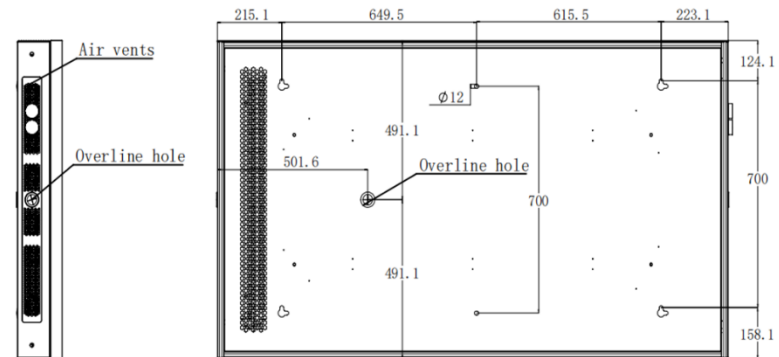

Drawing 65" - Portrait

Drawing 65" - Landscape

Drawing 75" - Portrait

Drawing 75" - Landscape

Wall Mount LCD Digital Display 86"

Outdoor

Wall Mount LCD 86"

Engineered for Outdoor Brilliance