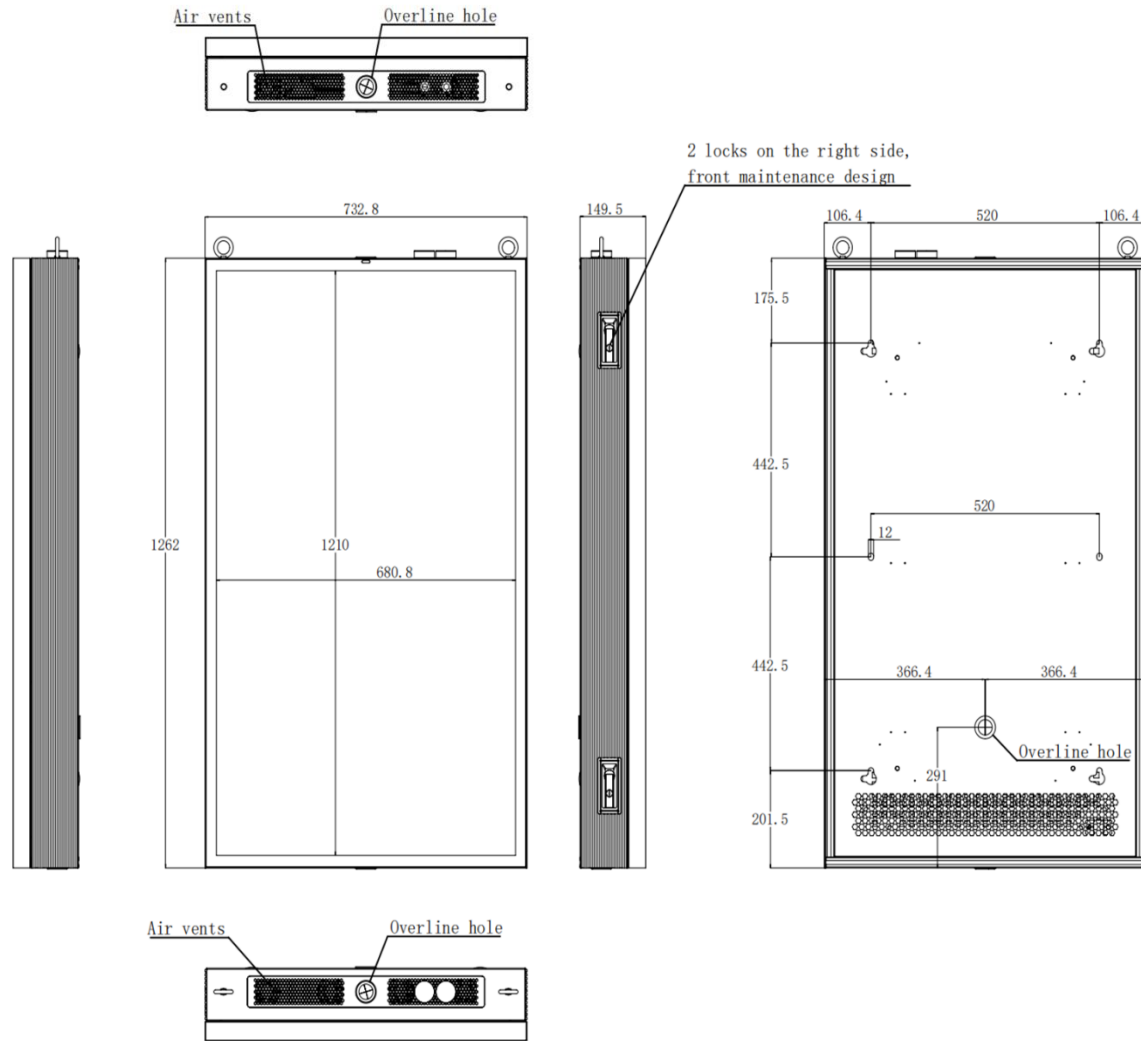

Drawing 55" - Portrait