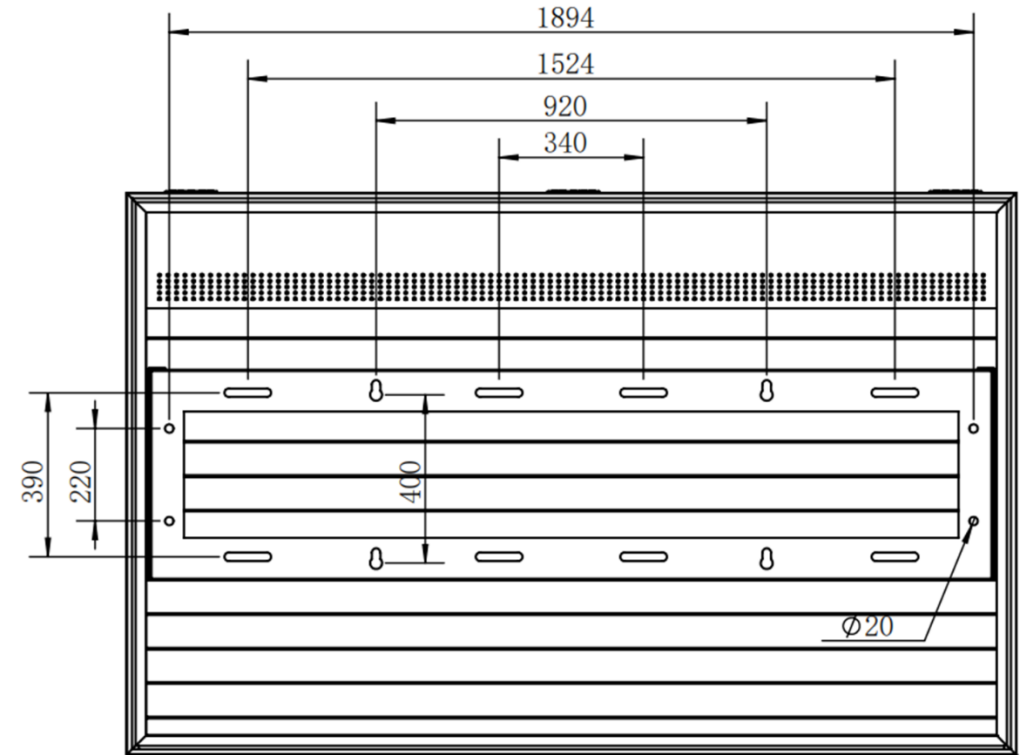

Drawing 86" - Landscape