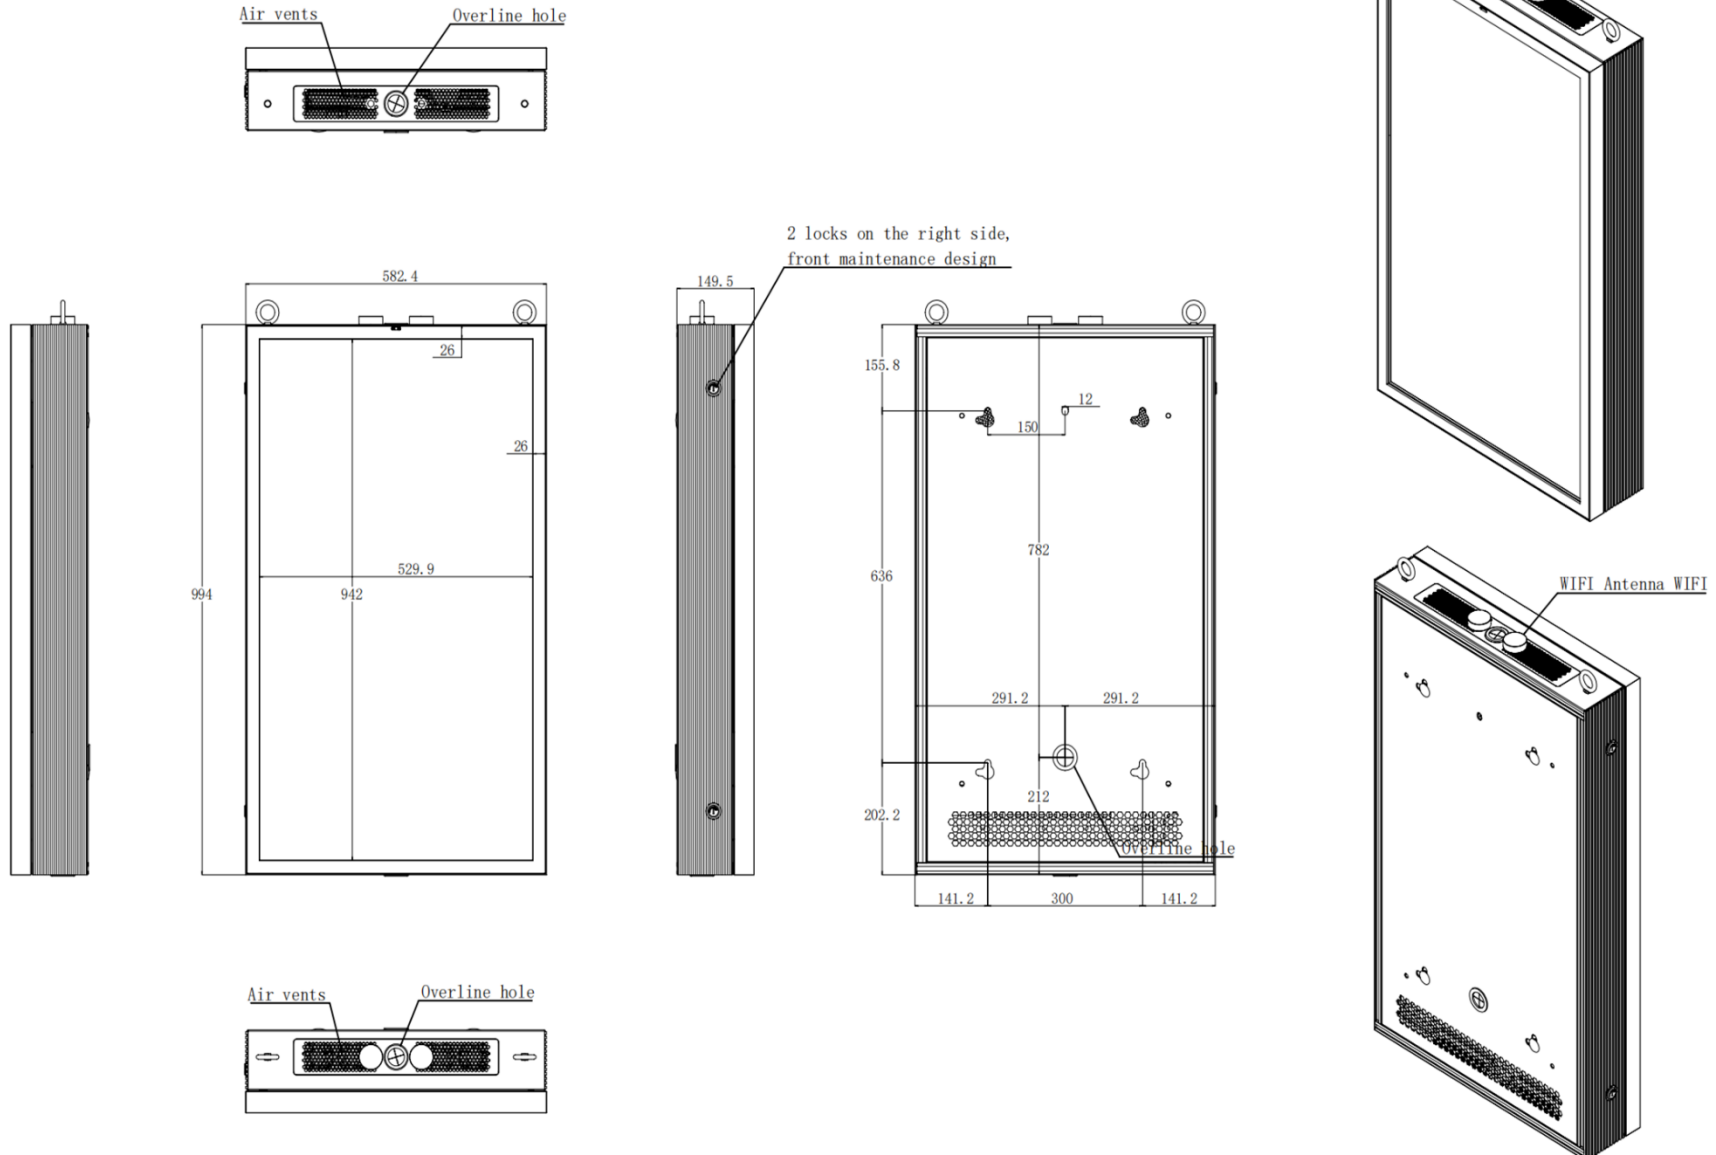

Drawing 43" - Portrait