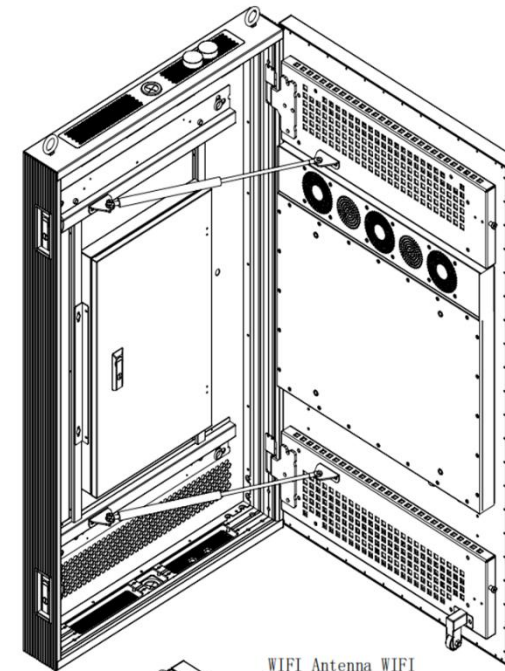

Drawing 55" - Portrait