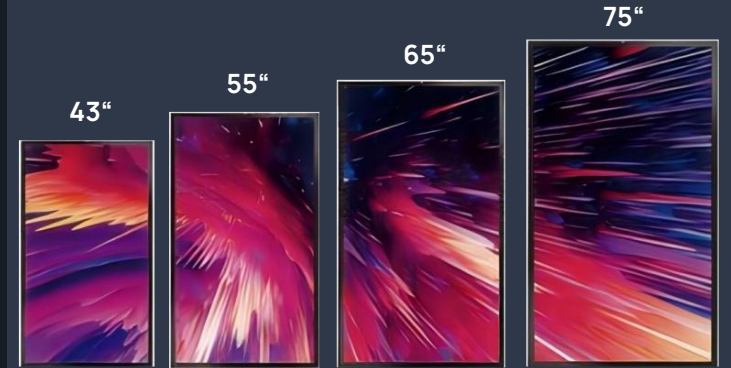

IK10 tempered protective glass

A 5mm IK10-rated tempered glass panel protects against vandalism, impact, and harsh environmental exposure—without compromising clarity.