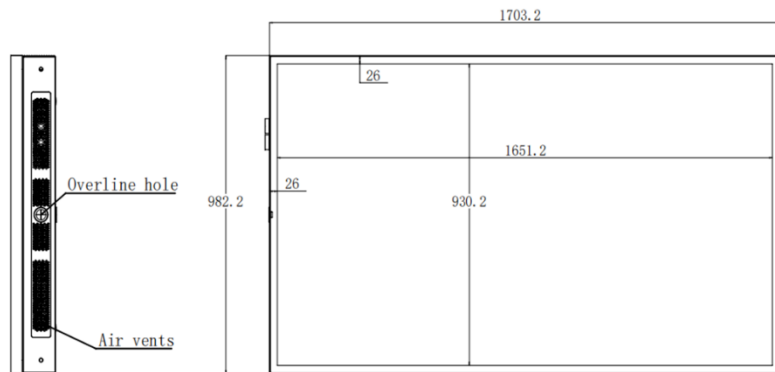

Drawing 65" - Portrait

Drawing 65" - Landscape

Drawing 75" - Portrait

Drawing 75" - Landscape

Wall Mount LCD Digital Display 86"

Outdoor

Wall Mount LCD 86"

Engineered for Outdoor Brilliance