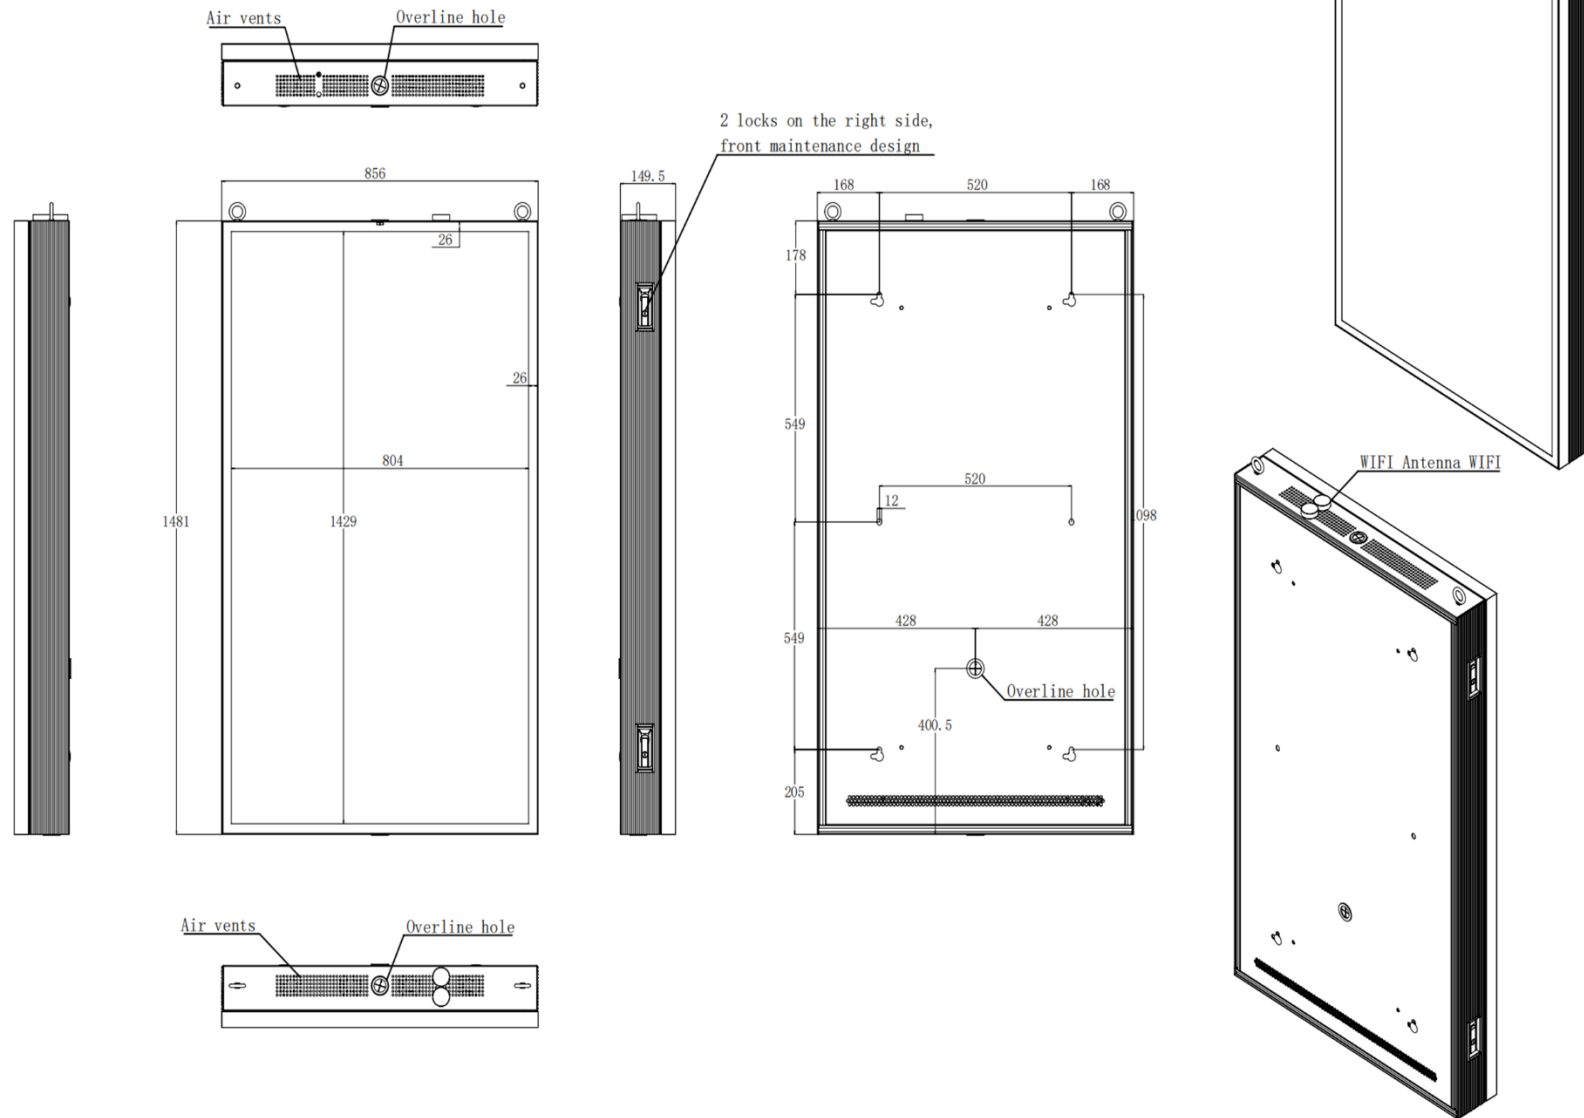

A slimline, industrial-grade chassis with reinforced protection and clean aesthetics—engineered to complement any outdoor environment.

Drawing 43" - Portrait

Drawing 55" - Portrait

Drawing 55" - Landscape

Drawing 65" - Portrait

Drawing 65" - Landscape

Drawing 75" - Portrait

Drawing 75" - Landscape

Wall Mount LCD Digital Display 86"

Outdoor

Wall Mount LCD 86"

Engineered for Outdoor Brilliance