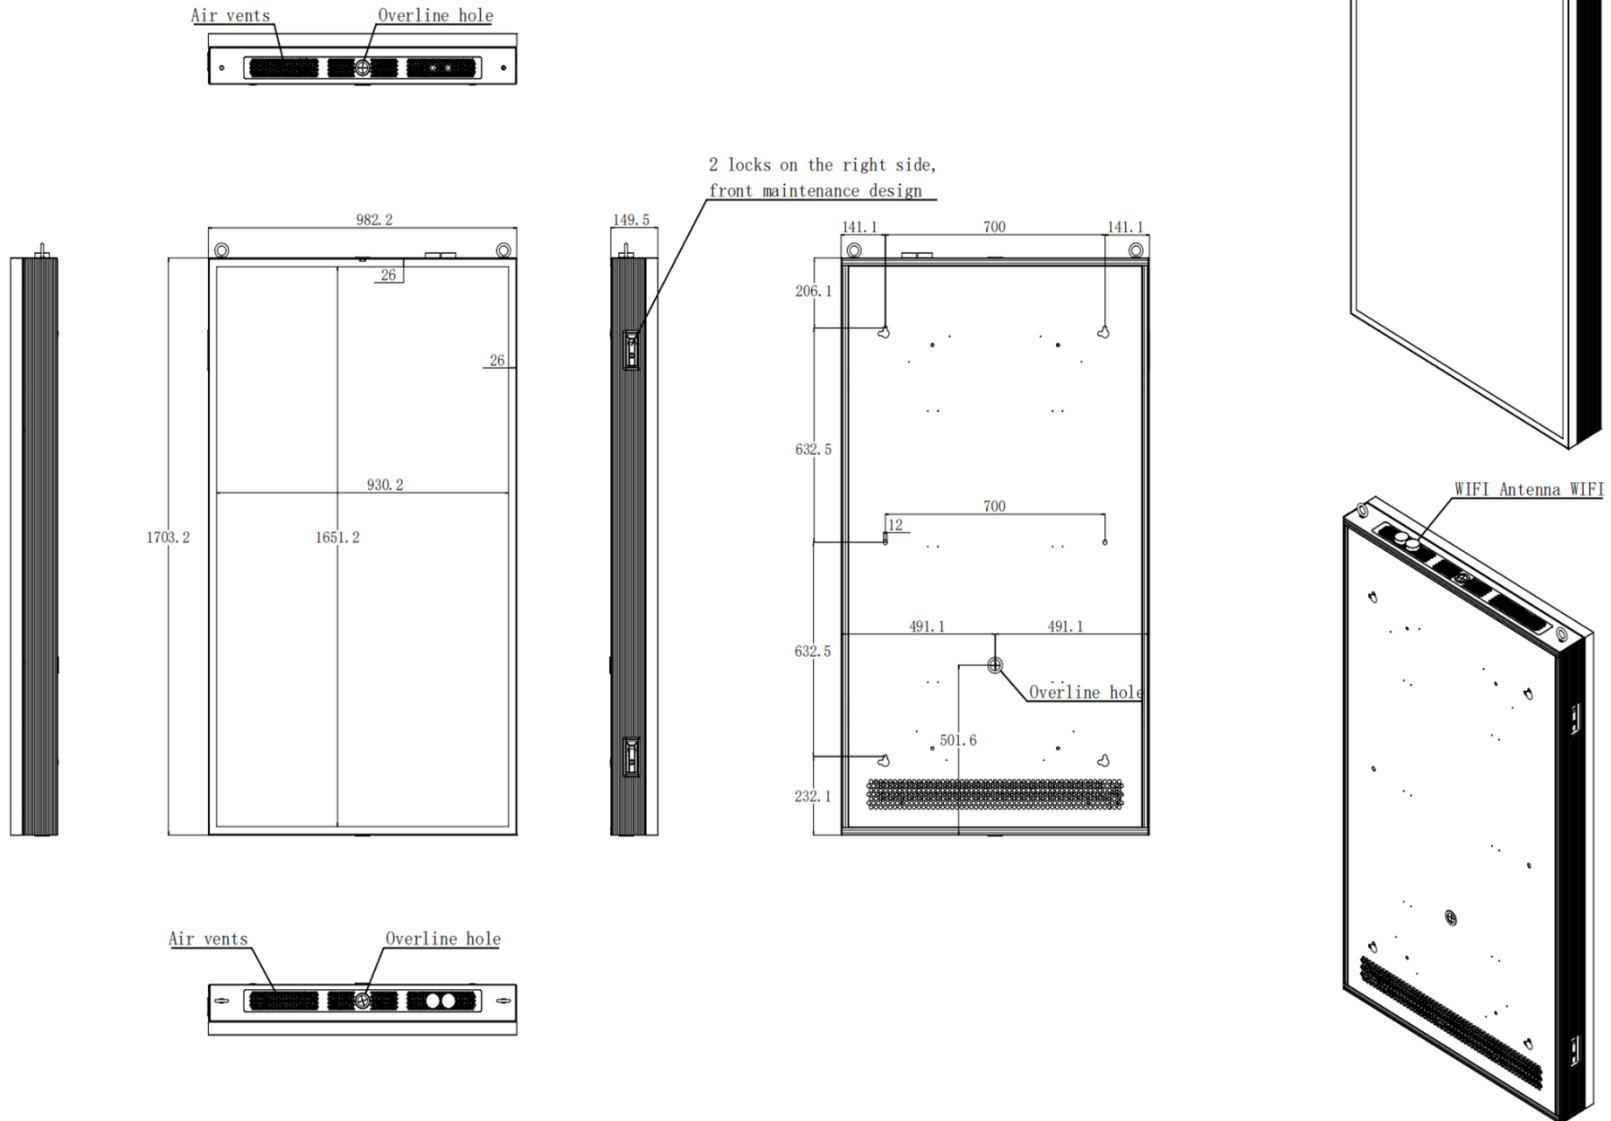

A slimline, industrial-grade chassis with reinforced protection and clean aesthetics—engineered to complement any outdoor environment.

Drawing 43" - Portrait

Drawing 55" - Portrait

Drawing 55" - Landscape

Drawing 65" - Portrait

Drawing 65" - Landscape

Drawing 75" - Portrait

Drawing 75" - Landscape

Wall Mount LCD Digital Display 86"

Outdoor

Wall Mount LCD 86"

Engineered for Outdoor Brilliance