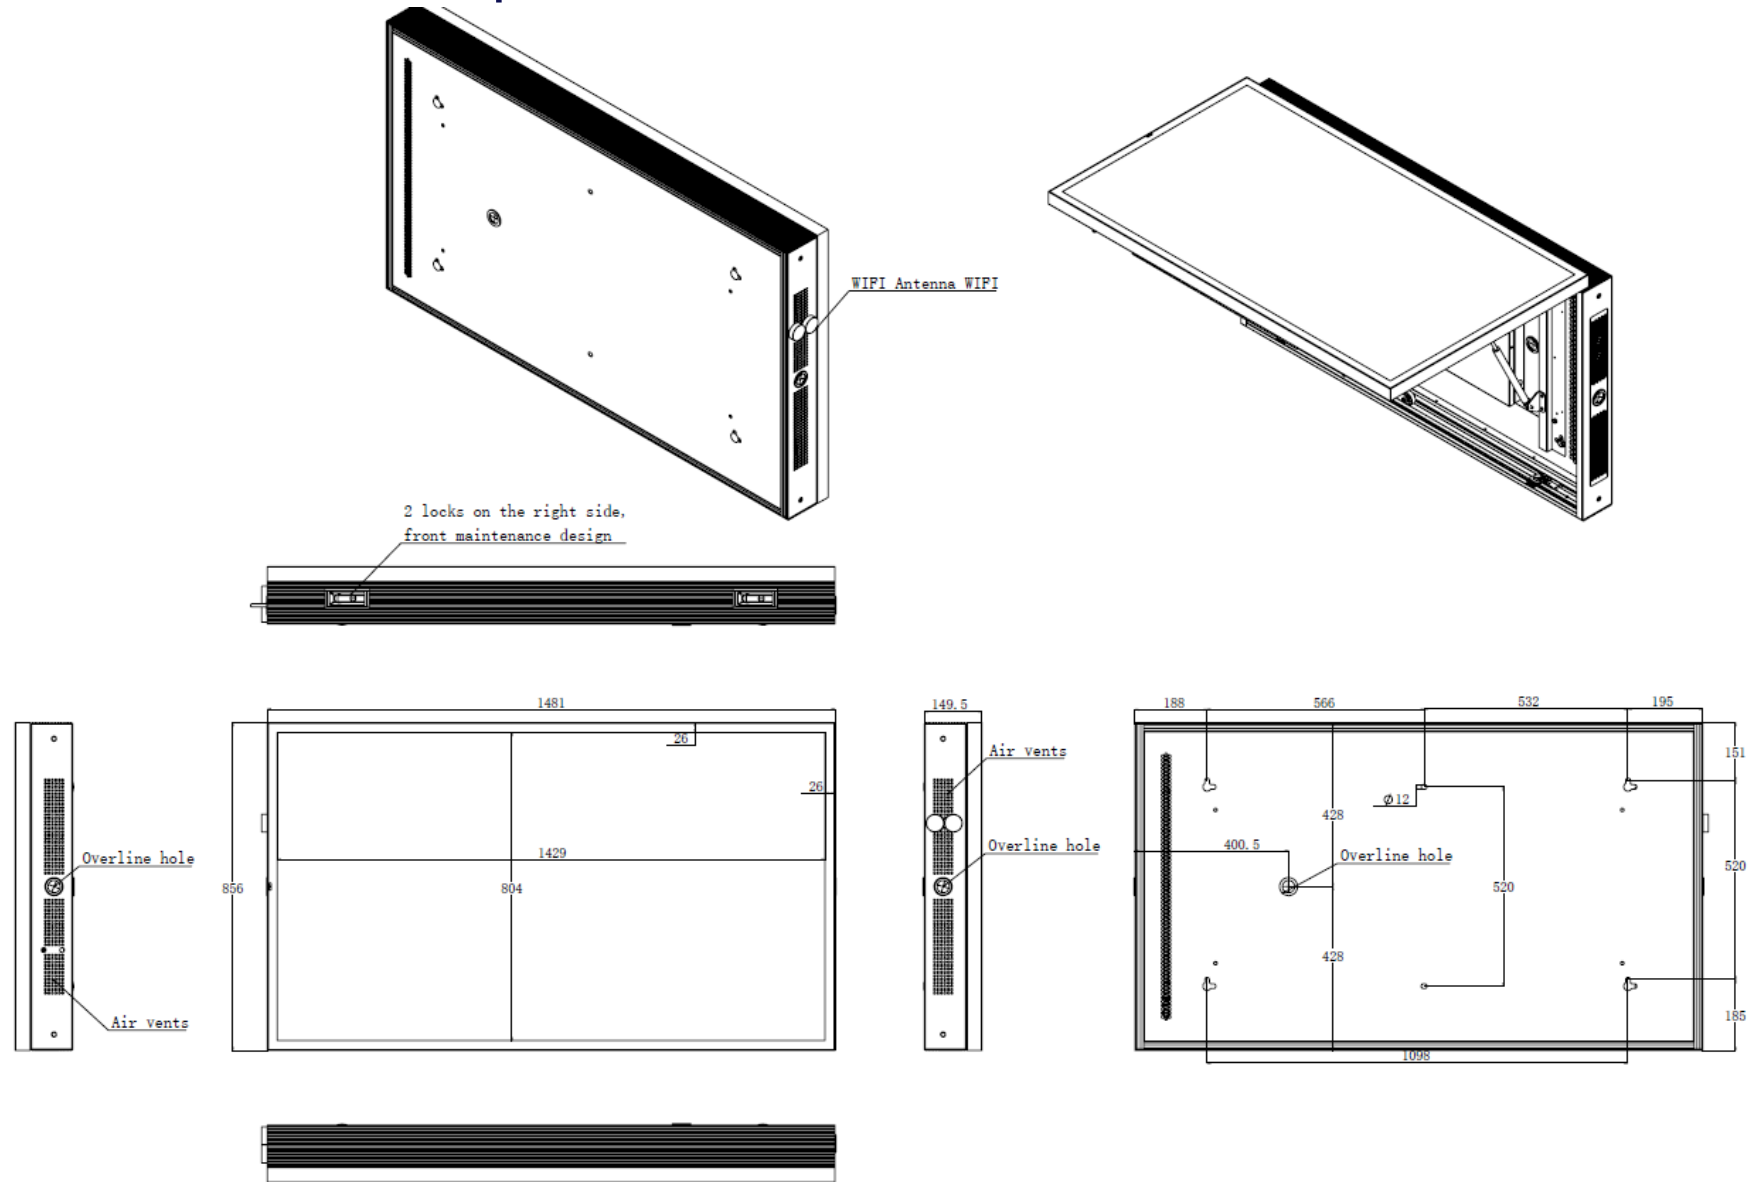

A slimline, industrial-grade chassis with reinforced protection and clean aesthetics—engineered to complement any outdoor environment.

Drawing 43" - Portrait

Drawing 55" - Portrait

Drawing 55" - Landscape

Drawing 65" - Portrait

Drawing 65" - Landscape

Drawing 75" - Portrait

Drawing 75" - Landscape

Wall Mount LCD Digital Display 86"

Outdoor

Wall Mount LCD 86"

Engineered for Outdoor Brilliance