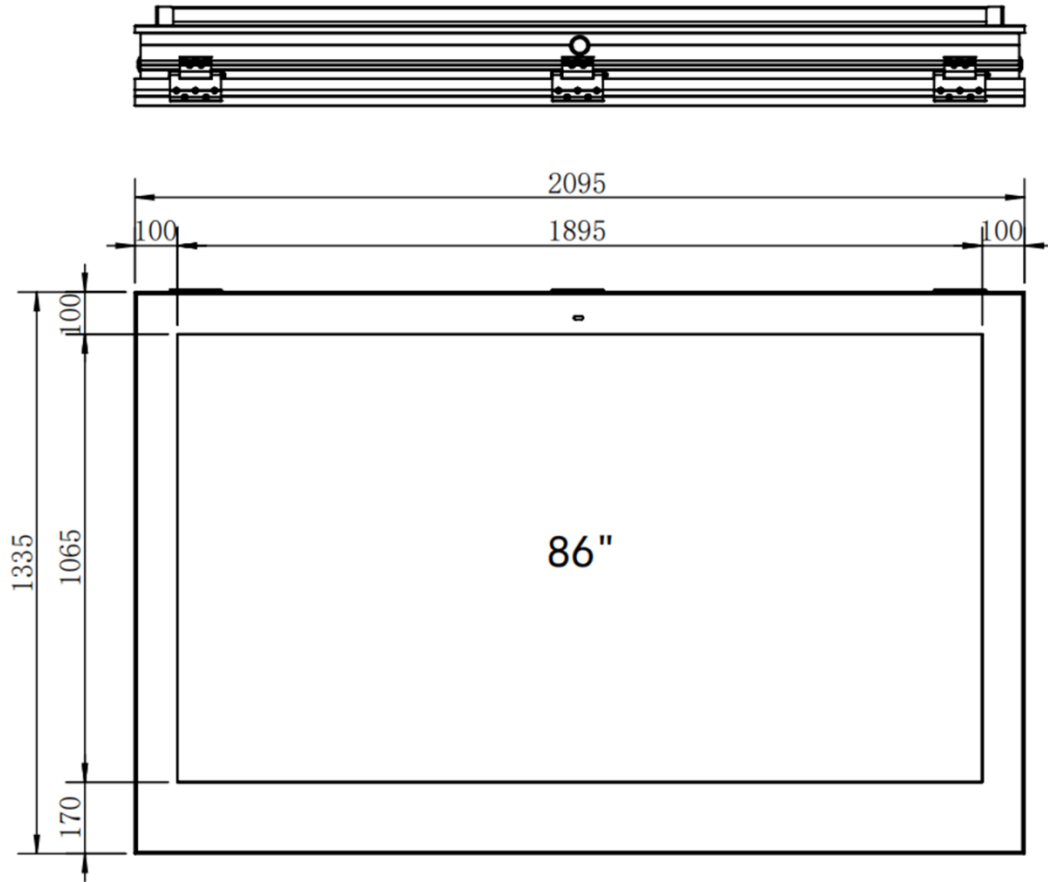

Drawing 86" - Landscape