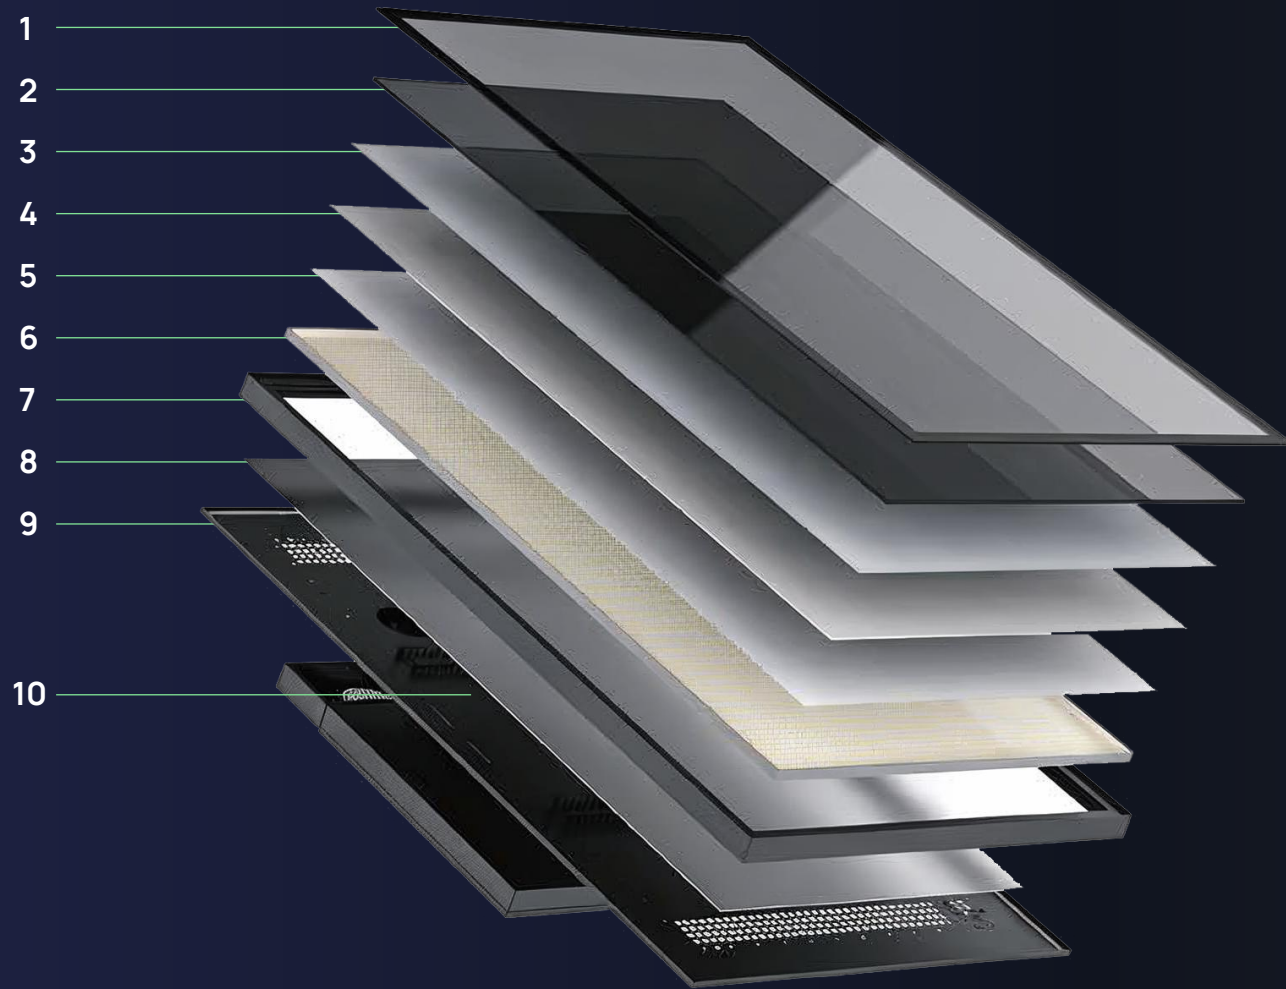

1. 1 IK10 tempered protective glass Anti-Glare)
2. 2 Heat-resistant 3M DBEF film
3. 3 Heat-resistant diffusion plate
4. 4 Aluminum framework
5. 5 Aluminum waterproof backplate
6. 6 High TNI LCD 110°C, Non-Blacking Tech
7. 7 Heat-resistant Brightening film
8. 8 Low heat & low consumption & long life OD10 Mini LED backlight
9. 9 Fully Sealed IP66 Aluminum waterproof groove
10. 10 Waterproof electrical box

Precision-Built for Longevity

Our outdoor LCD displays feature a meticulously engineered multi-layer structure that enhances durability, heat resistance, and visual clarity.

The result

A premium outdoor LCD solution that resists heat, UV, corrosion, moisture, and daily wear—while maintaining exceptional image integrity.