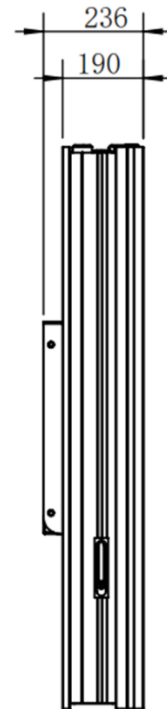

Drawing 86" - Landscape