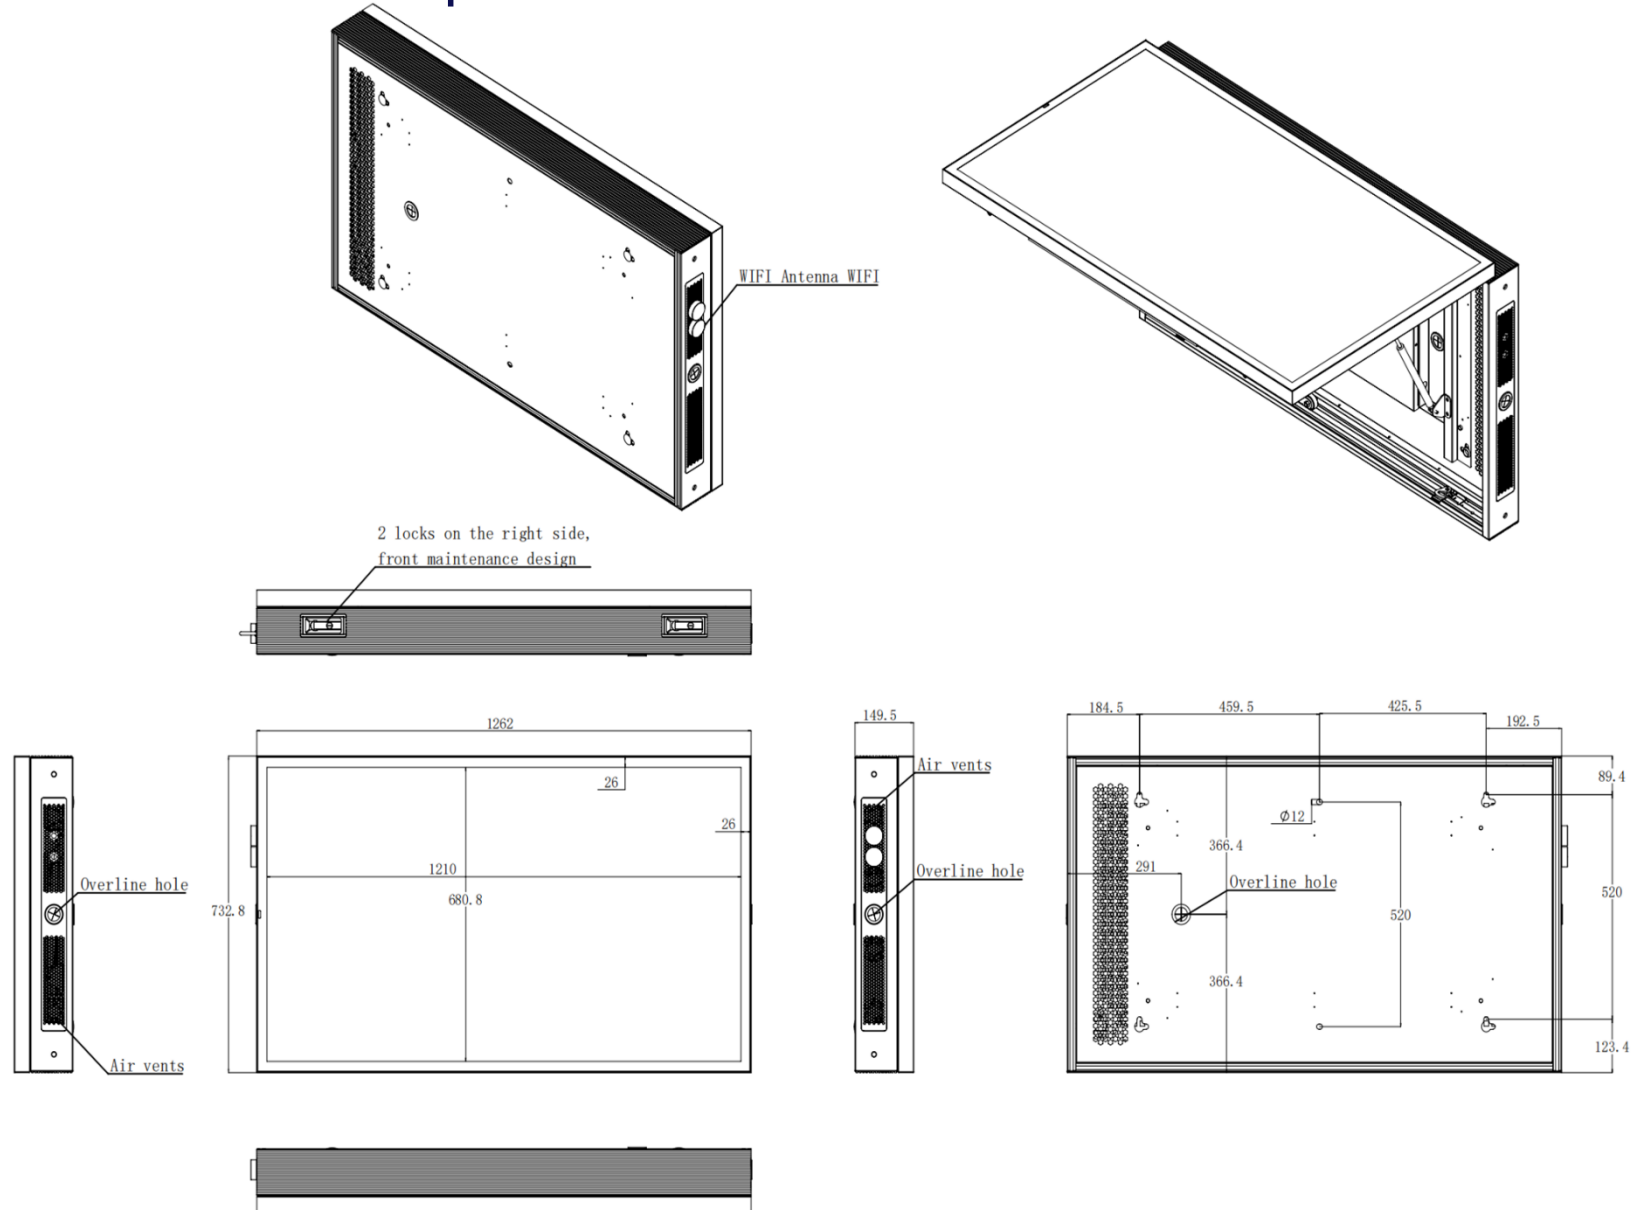

A slimline, industrial-grade chassis with reinforced protection and clean aesthetics—engineered to complement any outdoor environment.

Drawing 43" - Portrait

Drawing 55" - Portrait

Drawing 55" - Landscape

Drawing 65" - Portrait

Drawing 65" - Landscape

Drawing 75" - Portrait

Drawing 75" - Landscape

Wall Mount LCD Digital Display 86"

Outdoor

Wall Mount LCD 86"

Engineered for Outdoor Brilliance