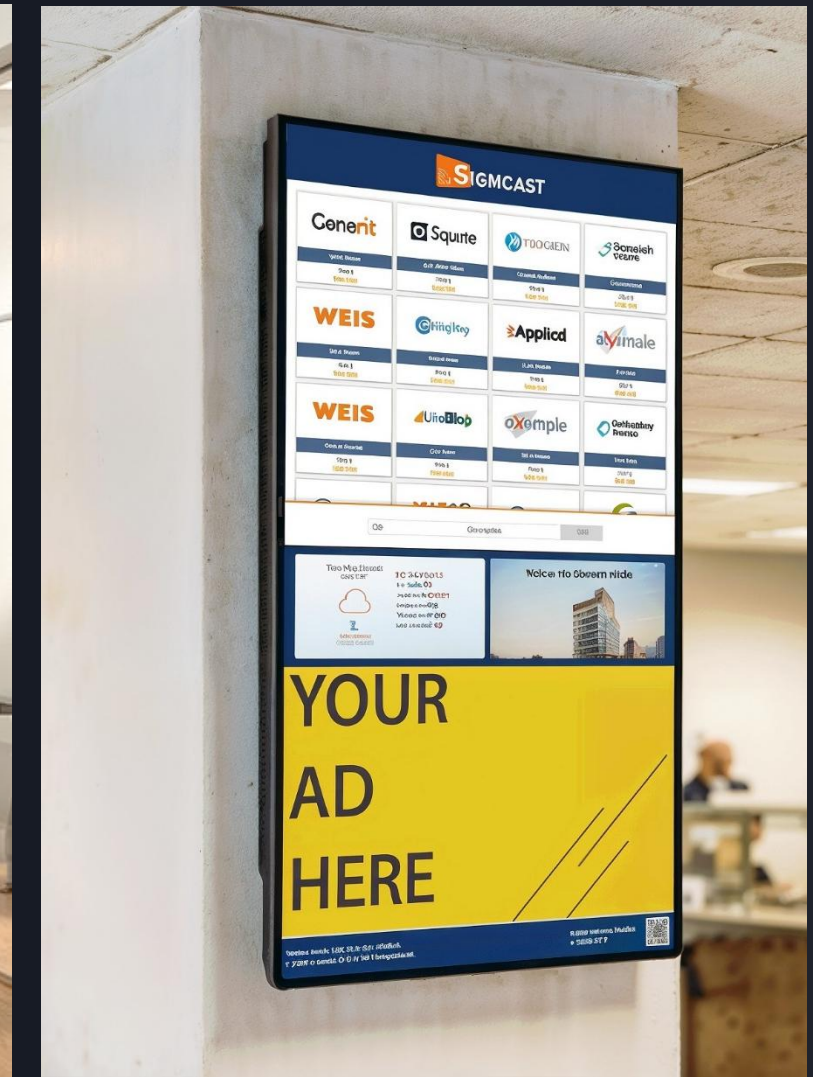

**Calling all
attention-seekers.**

Digital Directory Boards

Elevate your foyer with vibrant, modern digital signage that visitors will love.

Digital Directory Boards

4K Resolution

Remote Publishing

Brightness 500 Nits

Android Operating system

Smart Power for energy saving

Plug and Play

Available in sizes: 50" 55" 65" 75"

Digital Directory Displays

Digital directory boards are electronic displays that show directories, maps, or other information to help people navigate a building or campus. They are commonly used in hospitals, schools, office buildings, and other large facilities. Digital directory boards can be used in place of traditional paper directories, or as an additional display in addition to paper directories.

Digital Directory Displays

Digital directory boards can be created and managed using specialized software that allows the user to easily update and change the content, such as adding new locations or updating directions. They can also be programmed to display different information at different times of the day, such as office hours or emergency information.