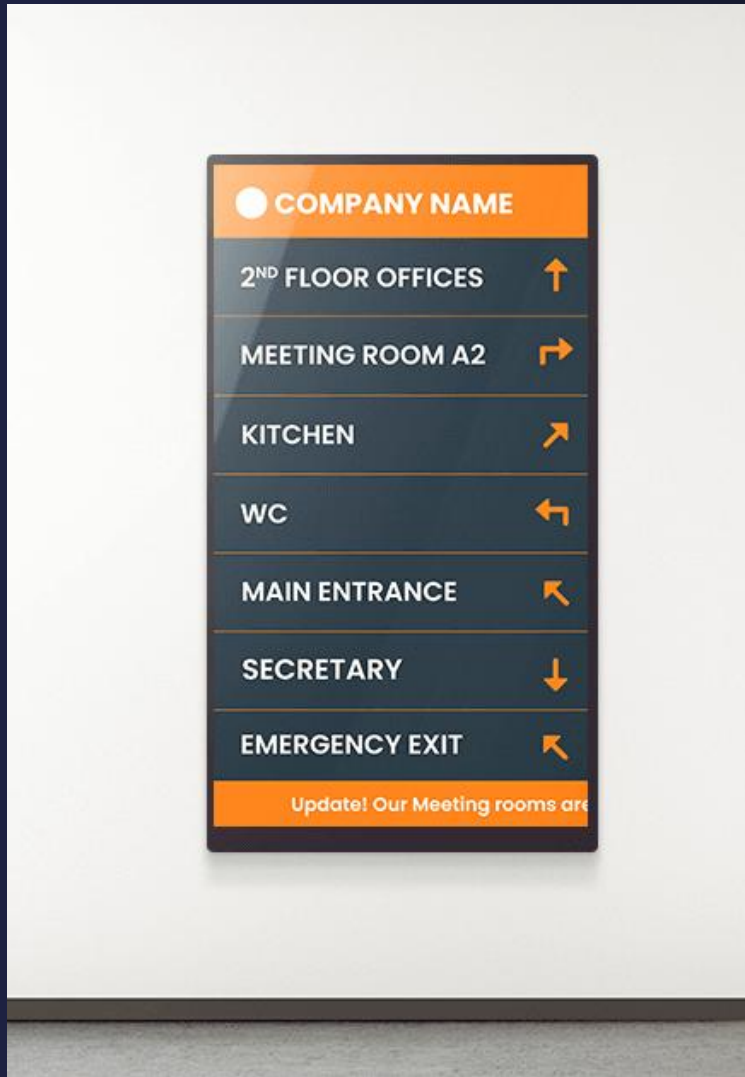

**Calling all
attention-seekers.**

Digital Directory Boards

Elevate your foyer with vibrant, modern digital signage that visitors will love.

Digital Directory Boards

4K Resolution

Remote Publishing

Brightness 500 Nits

Android Operating system

Smart Power for energy saving

Plug and Play

Available in sizes: 50" 55" 65" 75"

Digital Directory Displays

Digital directory boards are electronic displays that show directories, maps, or other information to help people navigate a building or campus. They are commonly used in hospitals, schools, office buildings, and other large facilities. Digital directory boards can be used in place of traditional paper directories, or as an additional display in addition to paper directories.

Digital Directory Displays

Digital directory boards can be created and managed using specialized software that allows the user to easily update and change the content, such as adding new locations or updating directions. They can also be programmed to display different information at different times of the day, such as office hours or emergency information.

Landscape or Portrait

Display building directories in either landscape or portrait orientation.

Digital Directory Boards

Product Specs

Screen Size	50"	55"	65"	75"
Diagonal screen size (metric)	125.7 cm	138.7 cm	163.8 cm	189.3 cm
Diagonal screen size (inch)	49.5 inch	54.6 inch	64.5 inch	74.5 inch
Panel resolution	3840 x 2160	3840 x 2160	3840 x 2160	3840 x 2160
Pixel pitch	0.2854 x 0.2854 mm	0.315 x 0.315 mm	0.372 x 0.372 mm	0.4296 x 0.4296 mm
Contrast ratio (typical)	4000:1	5000:1	1200:1	1200:1
Consumption (Typical)	100 W	178 W	179 W	224 W
Consumption (Max)	132 W	218 W	309 W	375 W