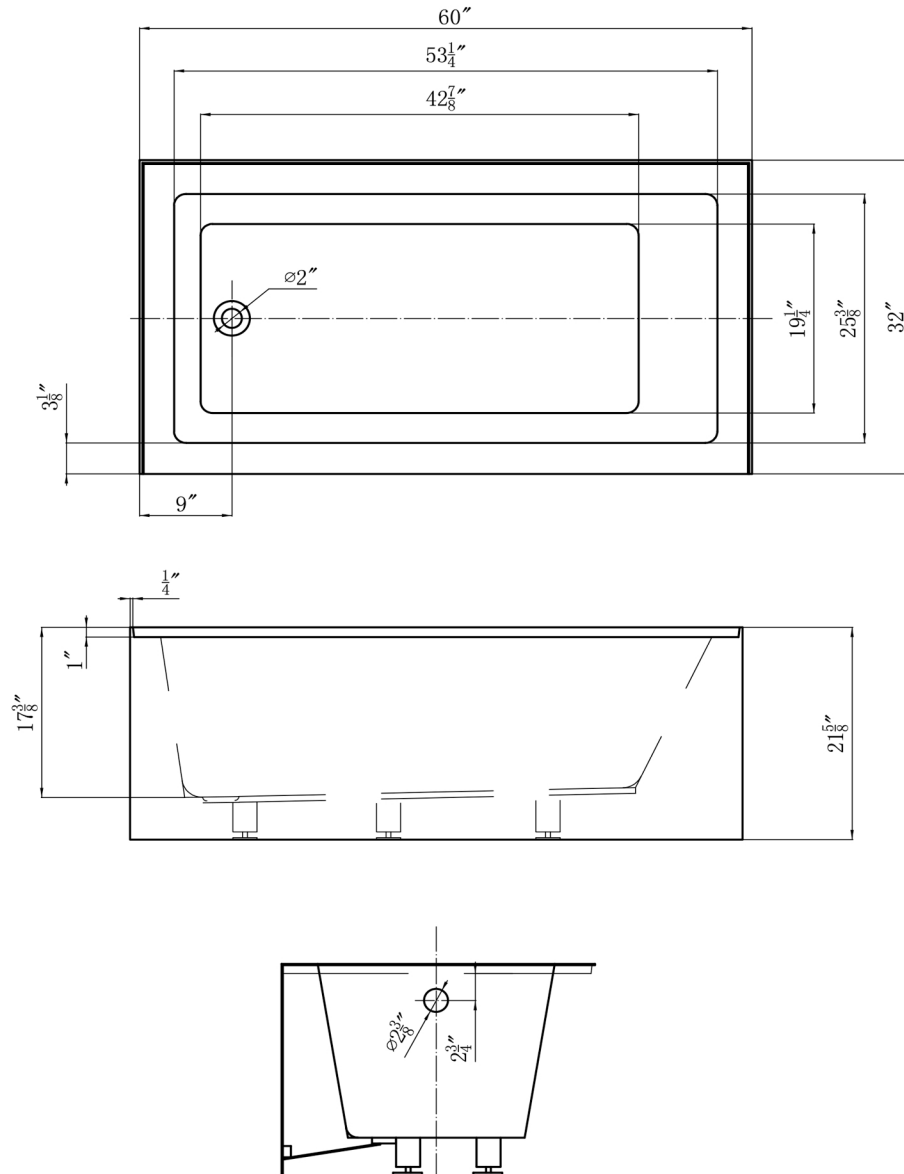

CASCADE

ALCOVE TUBS

BGS-2763-6032L

Size tolerance $\pm 5\text{mm}$