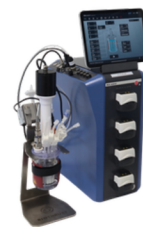

# ComfyCell Benchtop Product Catalog

Category	Product	Part Number
Control Units	ComfyCell Benchtop Controller (100-240VAC)	int-nc-ctr-ika
Single-Use Vessels	ComfyCell Benchtop Single-Use Vessel 300mL (Single-Use)	int-c-su-0.3-1
	ComfyCell Benchtop Single-Use Vessel 300mL (Microcarriers)	int-c-su-0.3-2
	ComfyCell Benchtop Single-Use Vessel 300mL (Aggregates)	int-c-su-0.3-3
	ComfyCell Benchtop Single-Use Vessel 2L (Single-Cells/Microcarriers)	int-c-su-0.3-1
	ComfyCell Benchtop Single-Use Vessel 2L (Aggregates)	int-c-su-0.3-2
Glass Vessels	ComfyCell Benchtop Glass Vessel Package 2L	int-nc-rv-2-rsp
	ComfyCell Benchtop Glass Vessel Package 10L	int-nc-rv-10-rsp

# ComfyCell Benchtop Product Catalog

Category	Product	Part Number
Membrane Stirrers	BioThrust MemStir 2L	int-c-rs-2
	BioThrust MemStir 10L	int-c-rs-10
Peripherals	ComfyCell Benchtop Stands & Peltier Element	-
	ComfyCell Benchtop Motors	-