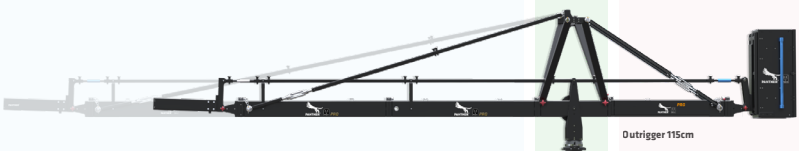

PRODUCT INFO

Anchor Poles Foxy Pro

Front Anchor Poles

Rule of thumb:

For every additional 150cm Outrigger, an extra Anchor Pole Extension (157381) is required

Anchor Pole front **314925** Anchor Pole Extension **157381** Base Anchor Pole **314924**

Standard Trapezoid
(156819)

Back Anchor Poles

Anchor Pole Foxy Pro - 250mm
314489

Anchor Pole Foxy Pro - 550mm
314490

Anchor Pole Foxy Pro - 850mm
314491

Anchor Pole Foxy Pro - 1115mm
314492

Anchor Pole Foxy Pro - 1350mm
314493