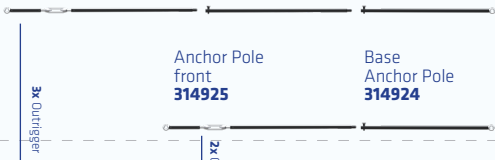

PRODUCT INFO

Anchor Poles Foxy Pro

Front Anchor Poles

Rule of thumb:

For every additional 150cm Outrigger, an extra Anchor Pole Extension (157381) is required

Anchor Pole front **314925** Anchor Pole Extension **157381** Base Anchor Pole **314924**

Standard Trapezoid
(156819)

Back Anchor Poles

Anchor Pole Foxy Pro - 250mm
314489

Anchor Pole Foxy Pro - 550mm
314490

Anchor Pole Foxy Pro - 850mm
314491

Anchor Pole Foxy Pro - 1115mm
314492

Anchor Pole Foxy Pro - 1350mm
314493