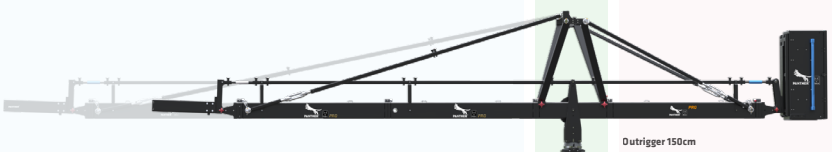

PRODUCT INFO

Anchor Poles Foxy Pro

Front Anchor Poles

Rule of thumb:

For every additional 150cm Outrigger, an extra Anchor Pole Extension (157381) is required

Anchor Pole front **314925** Anchor Pole Extension **157381** Base Anchor Pole **314924**

Standard Trapezoid
(156819)

Back Anchor Poles

Anchor Pole Foxy Pro - 250mm
314489

Anchor Pole Foxy Pro - 550mm
314490

Anchor Pole Foxy Pro - 850mm
314491

Anchor Pole Foxy Pro - 1115mm
314492

Anchor Pole Foxy Pro - 1350mm
314493