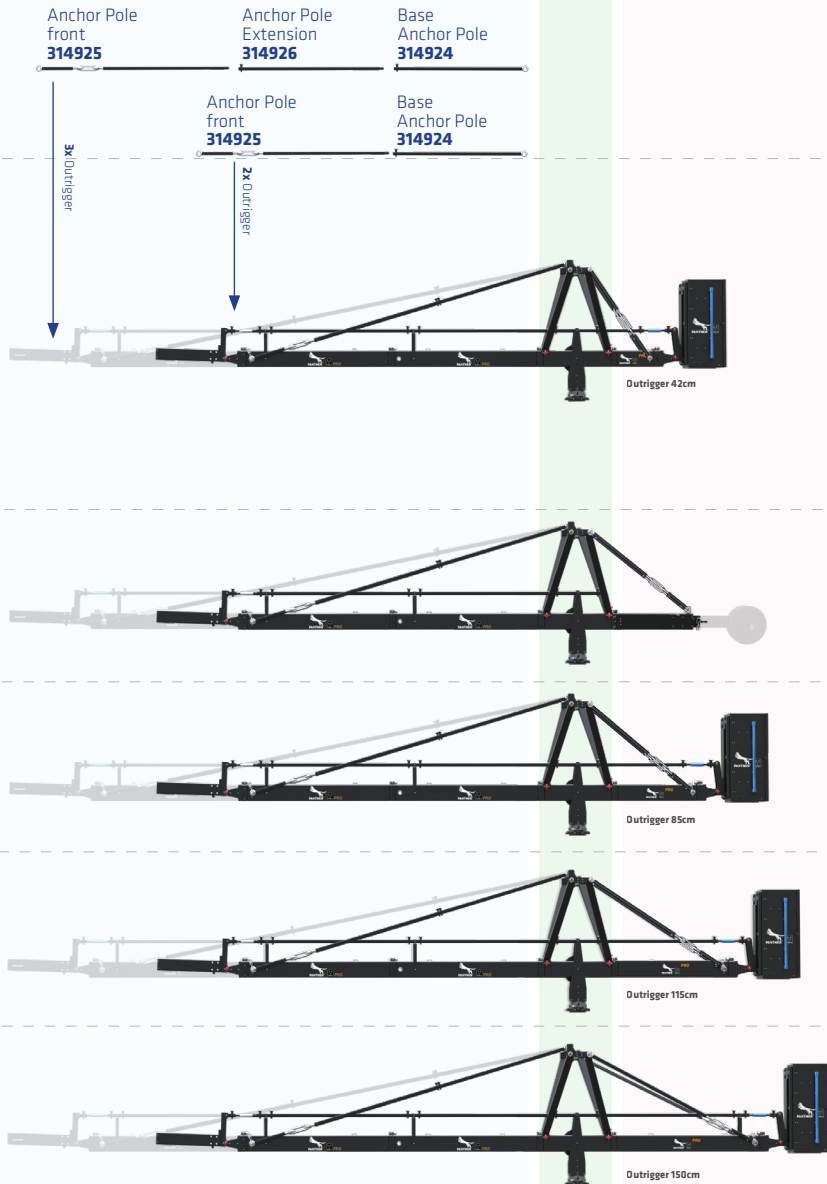

PRODUCT INFO

Anchor Poles Foxy Pro

Rule of thumb:

For every additional 150cm Outrigger, an extra Anchor Pole Extension (157381) is required

05 / 2026

Front Anchor Poles

Standard Trapezoid (156819)

Back Anchor Poles

Compact Trapezoid (158310)

Front Anchor Poles

Anchor Pole Foxy Pro - 250mm
314489

Anchor Pole Foxy Pro - 550mm
314490

Anchor Pole Foxy Pro - 775mm
315191

Anchor Pole Foxy Pro - 850mm
314491

Anchor Pole Foxy Pro - 1115mm
314492

Anchor Pole Foxy Pro - 1350mm
314493