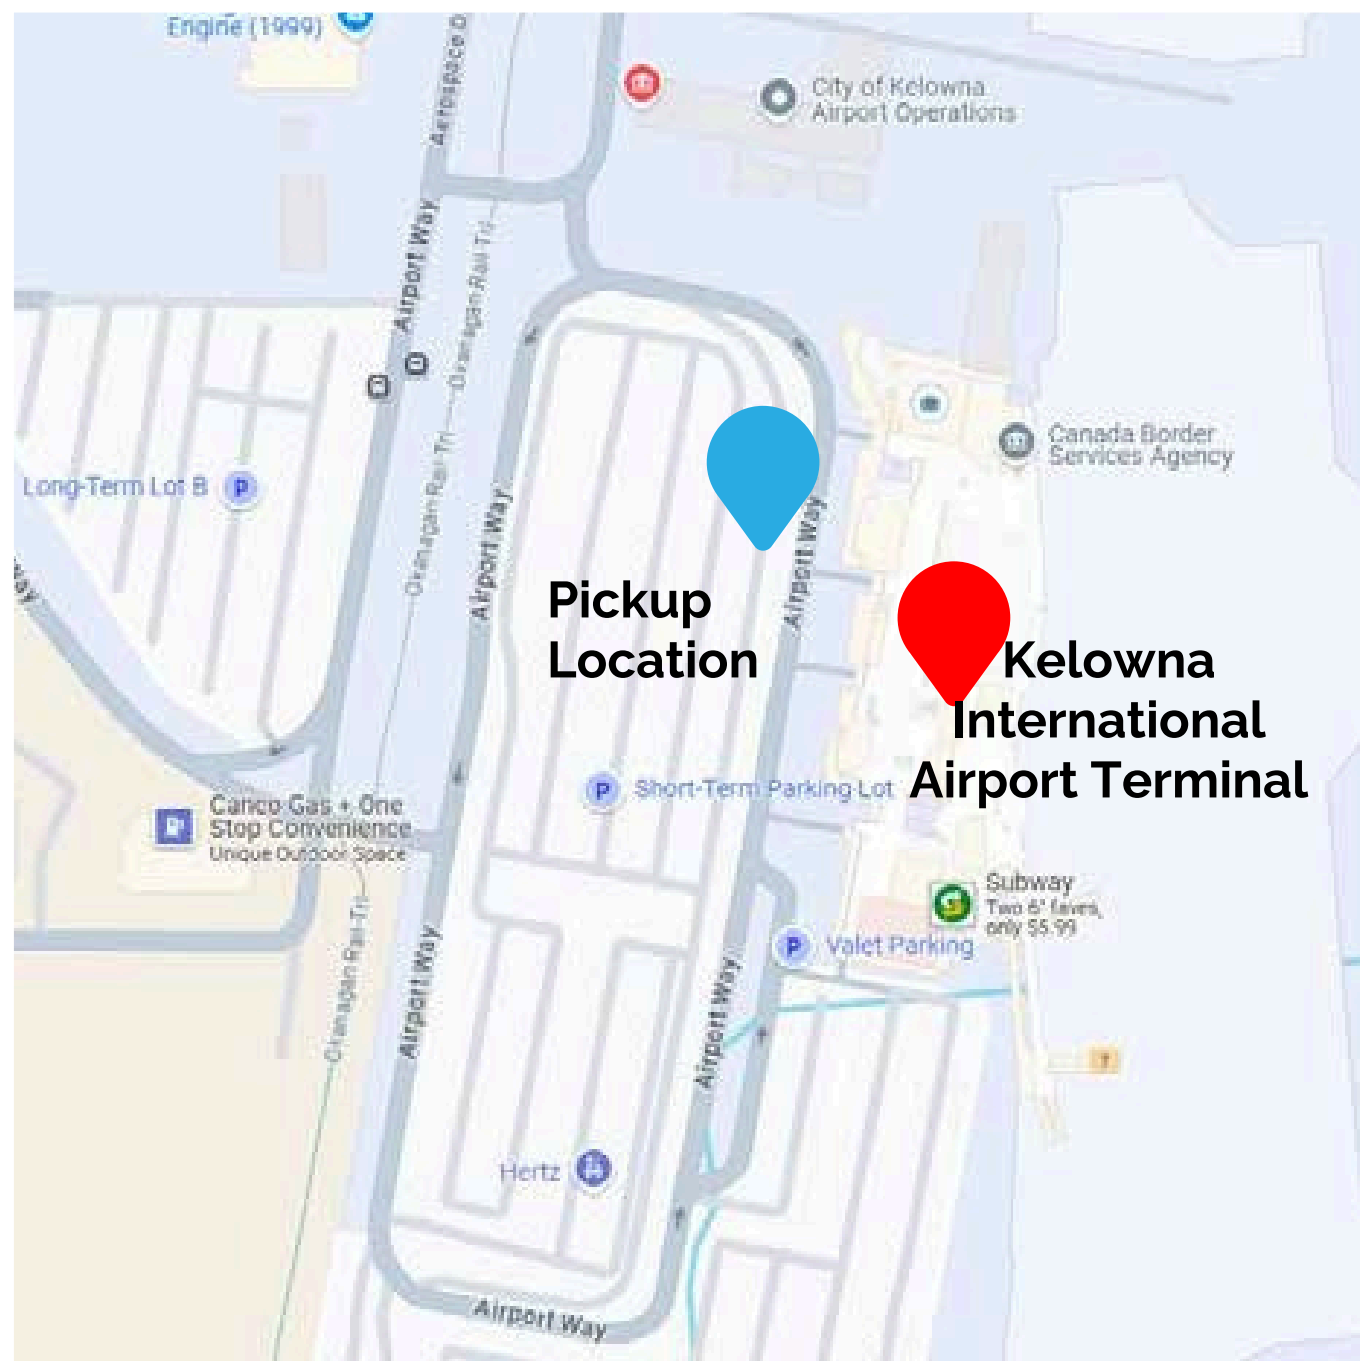

27TH ANNUAL
SHAMBHALA
MUSIC FESTIVAL SALMO, BC

Kelowna Shuttle Information

Inbound

KELOWNA TO FARM, JULY 22ND - 10:00 AM		
Boarding shuttle at Kelowna Airport (YLW)	10:00 AM PDT	Please arrive on time to board <i>5533 Airport Way, Kelowna, BC V1V 1S1, Canada</i>
Departure	10:30 AM PDT	Depart for Grand Forks
Arrive at rest stop	1:00 PM PDT	Grand Forks (McDonalds/No Frills)
Depart for Farm	1:30 PM PDT	From Grand Forks
Arrive at Farm (Salmo)	3:15 PM PDT	~ Arrival at the Farm

Outbound

FARM TO KELOWNA, JULY 28TH - 9:30 AM		
Boarding at Farm (Salmo)	9:30 AM PDT	Departing from ticket entry gate. Please arrive on time
Departure	10:00 AM PDT	Depart for Grand Forks
Arrive at rest stop	12:15 PM PDT	Grand Forks (McDonalds/No Frills)
Depart for Kelowna	12:45 PM PDT	From Grand Forks
Arrive at Kelowna Airport (YLW)	3:30 PM PDT	~ Arrival time at Kelowna Airport <i>5533 Airport Way, Kelowna, BC V1V 1S1, Canada</i>

*Please Note: Schedule times are approximate and may be subject to change.
Check out the pick-up location map on page two*

Kelowna Pick Up and Drop Off Location

The Kelowna Shuttle is boarding and departing from the Kelowna International Airport (YLW).
Address: 5533 Airport Way, Kelowna.

Exact pickup location is at the shuttle bus/courtesy vehicle loading area across from the main terminal.