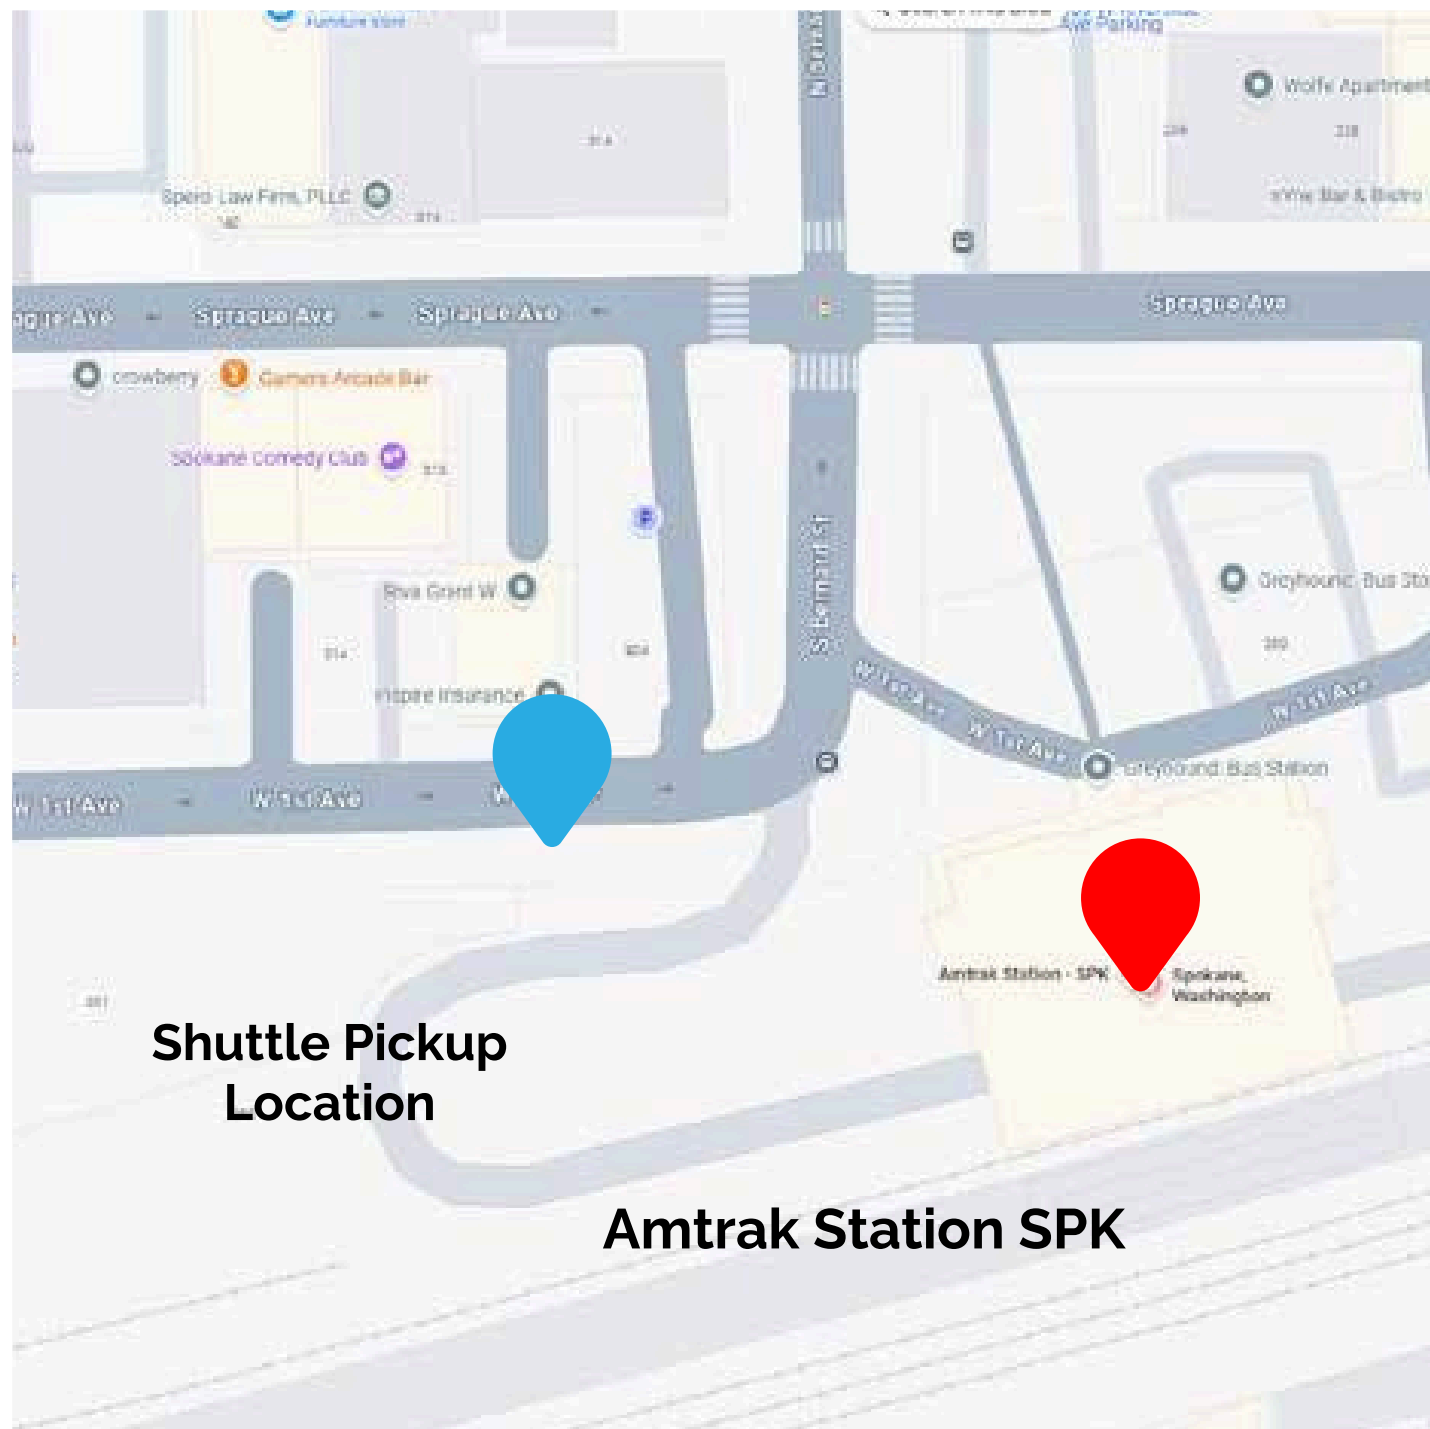

Spokane Pick Up and Drop Off Location

All Spokane shuttles are boarding and departing from the Amtrak Station. 221 W 1st Ave, Spokane.