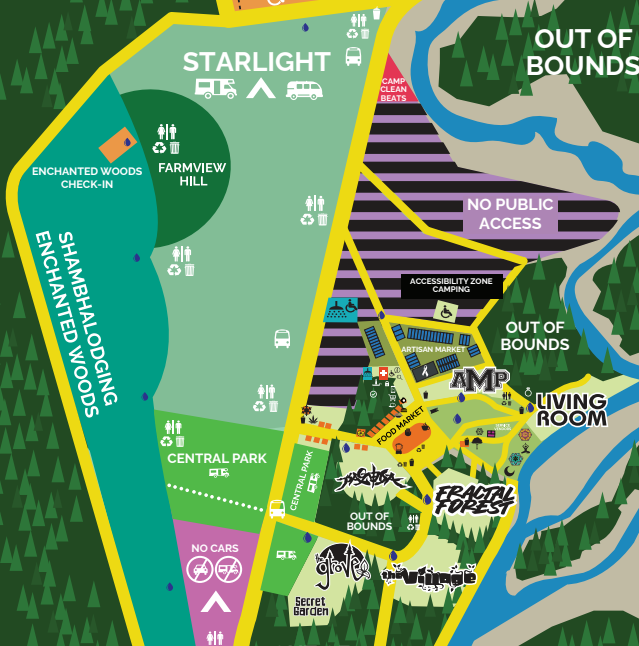

SHAMBHALODGING
RIVERSIDE NORTH

- | | |
|-----------------------|---------------------------------|
| Bus Stop | Accessibility Zone |
| Medical Services | Garbage |
| ANKORS | Recycling |
| Safe Space | <hr/> |
| Sanctuary | Power Banks (unlimited charges) |
| Information Booth | Lockers |
| Lost & Found | Beatique (Merch) |
| <hr/> | General Store |
| Culture Canopy (blue) | 2027 Ticket Sales Booth |
| Sunburst Canopy | <hr/> |
| Yoga Garden | Wake N Bake, Breakfast |
| Wish Tree | Pucker Up |
| Wedding Chapel | Night Owl Coffee |
| BASScamp Art Gallery | Beverage Kiosk |
| Nook's Hideaway | Ice Ice Baby |
| <hr/> | Pasta Joint |
| Potable Water | Blaze Burgers |
| Hand Washing Stations | Farm Phresh |
| Showers | |
| Toilets | |