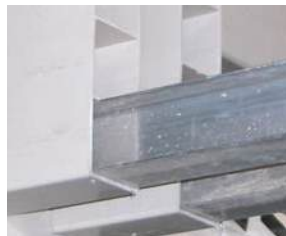

LASTING DURABILITY

2x8" beams have a core of southern yellow pine or aluminum channels.