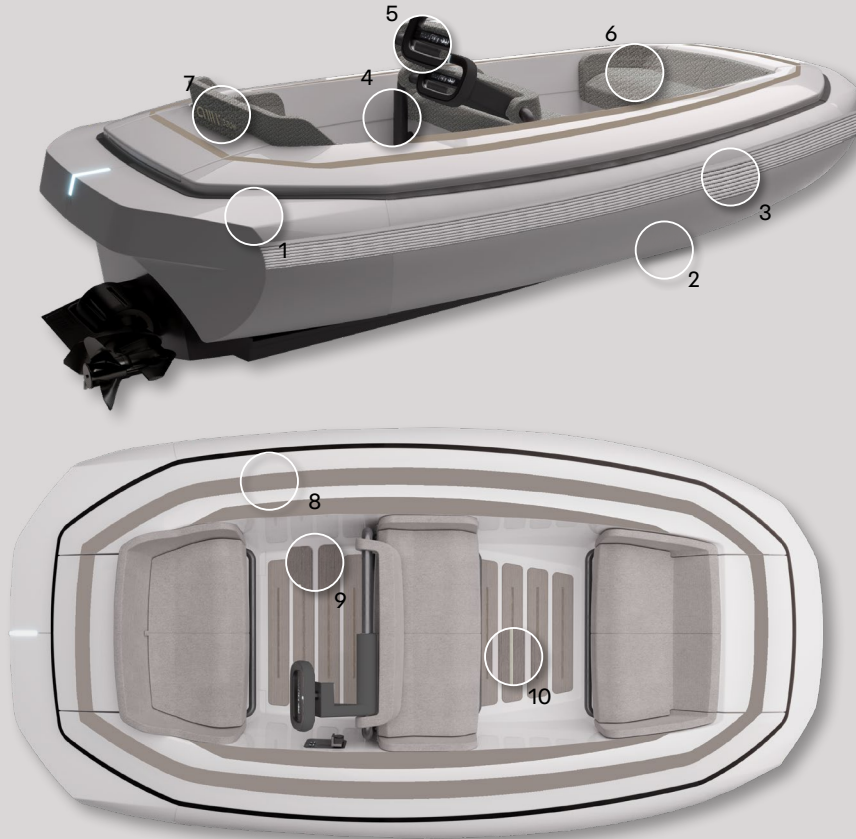

Customisations

1 - Superstructure colour

3 - Rubbing Strake colour

5 - Steering Wheel upholstery

7 - Yacht Logo Embroidering and Logo

9 - NON-SLIP Decking material 1 colour

2 - Inflatable Tubes colour

4 - Handrails colour