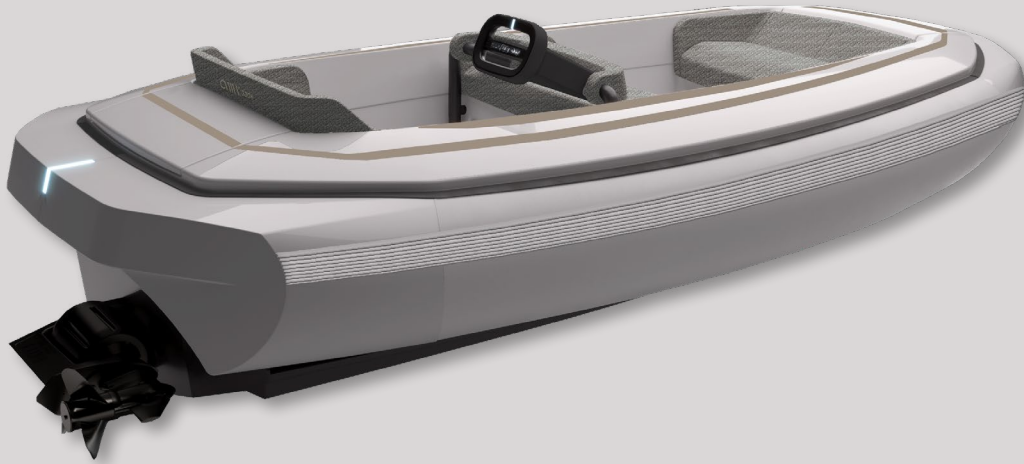

Configuration 1 LINENSTONE