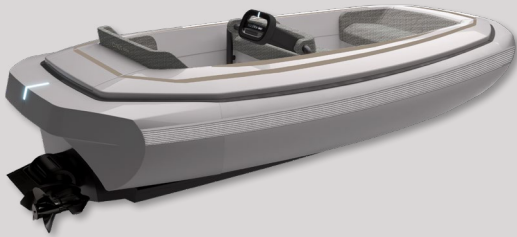

Configurations

Configuration 1
LINENSTONE