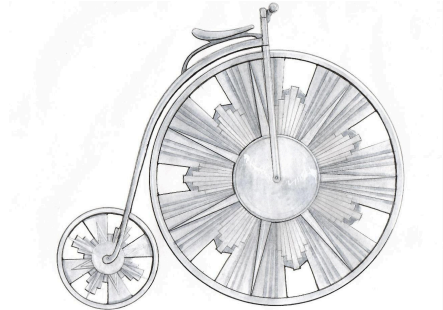

- At the $60,000 mark we will transport and assemble the bicycle with a 40-ft lift on-site, adding finishing touches afterward (lighting, visitor walkways, plaques, etc.)

With your generous contribution, we aim to complete the monument by **April 2026**.

Sponsorship Tiers and Perks

We invite you to become a founding patron of The Wheel of Civilization Monument through one of our three sponsorship levels. Each tier comes with unique recognition and opportunities to be part of this monumental achievement.

$1,000 - Pioneer Tier

- Full **tax deduction** for your donation.
- **Name on the Monument:** Recognition with your name or business on a special plaque at the monument site.
- **Invitation to the Unveiling:** You and a guest will be invited to the unveiling event in April.
- **Social Media Recognition:** A public thank you on our social media channels.
- **Commemorative Certificate:** A personalized certificate acknowledging your contribution to this historic project.
- *~2% of our $60k goal*

$2,500 - Innovator Tier

- **All Pioneer Sponsor Perks**, plus:
- **Upgraded Name Placement:** Larger or more prominently placed name on the monument.
- **VIP Invitation:** Special VIP access for four guests, including reserved seating at the unveiling event.
- **Exclusive Site Tour:** A private behind-the-scenes tour during the construction phase.
- **Commemorative Artwork:** A limited edition print of the monument design as a keepsake.
- *~4% of our $60k goal*

$5,000 - Visionary Tier

- **All Innovator Sponsor Perks**, plus:
- **Premium Name Placement:** Your name or logo in a premium location on the monument, such as the base or on a featured plaque.
- **VIP Plus Experience:** VIP seating for six guests and an invitation to the exclusive after-party following the unveiling.