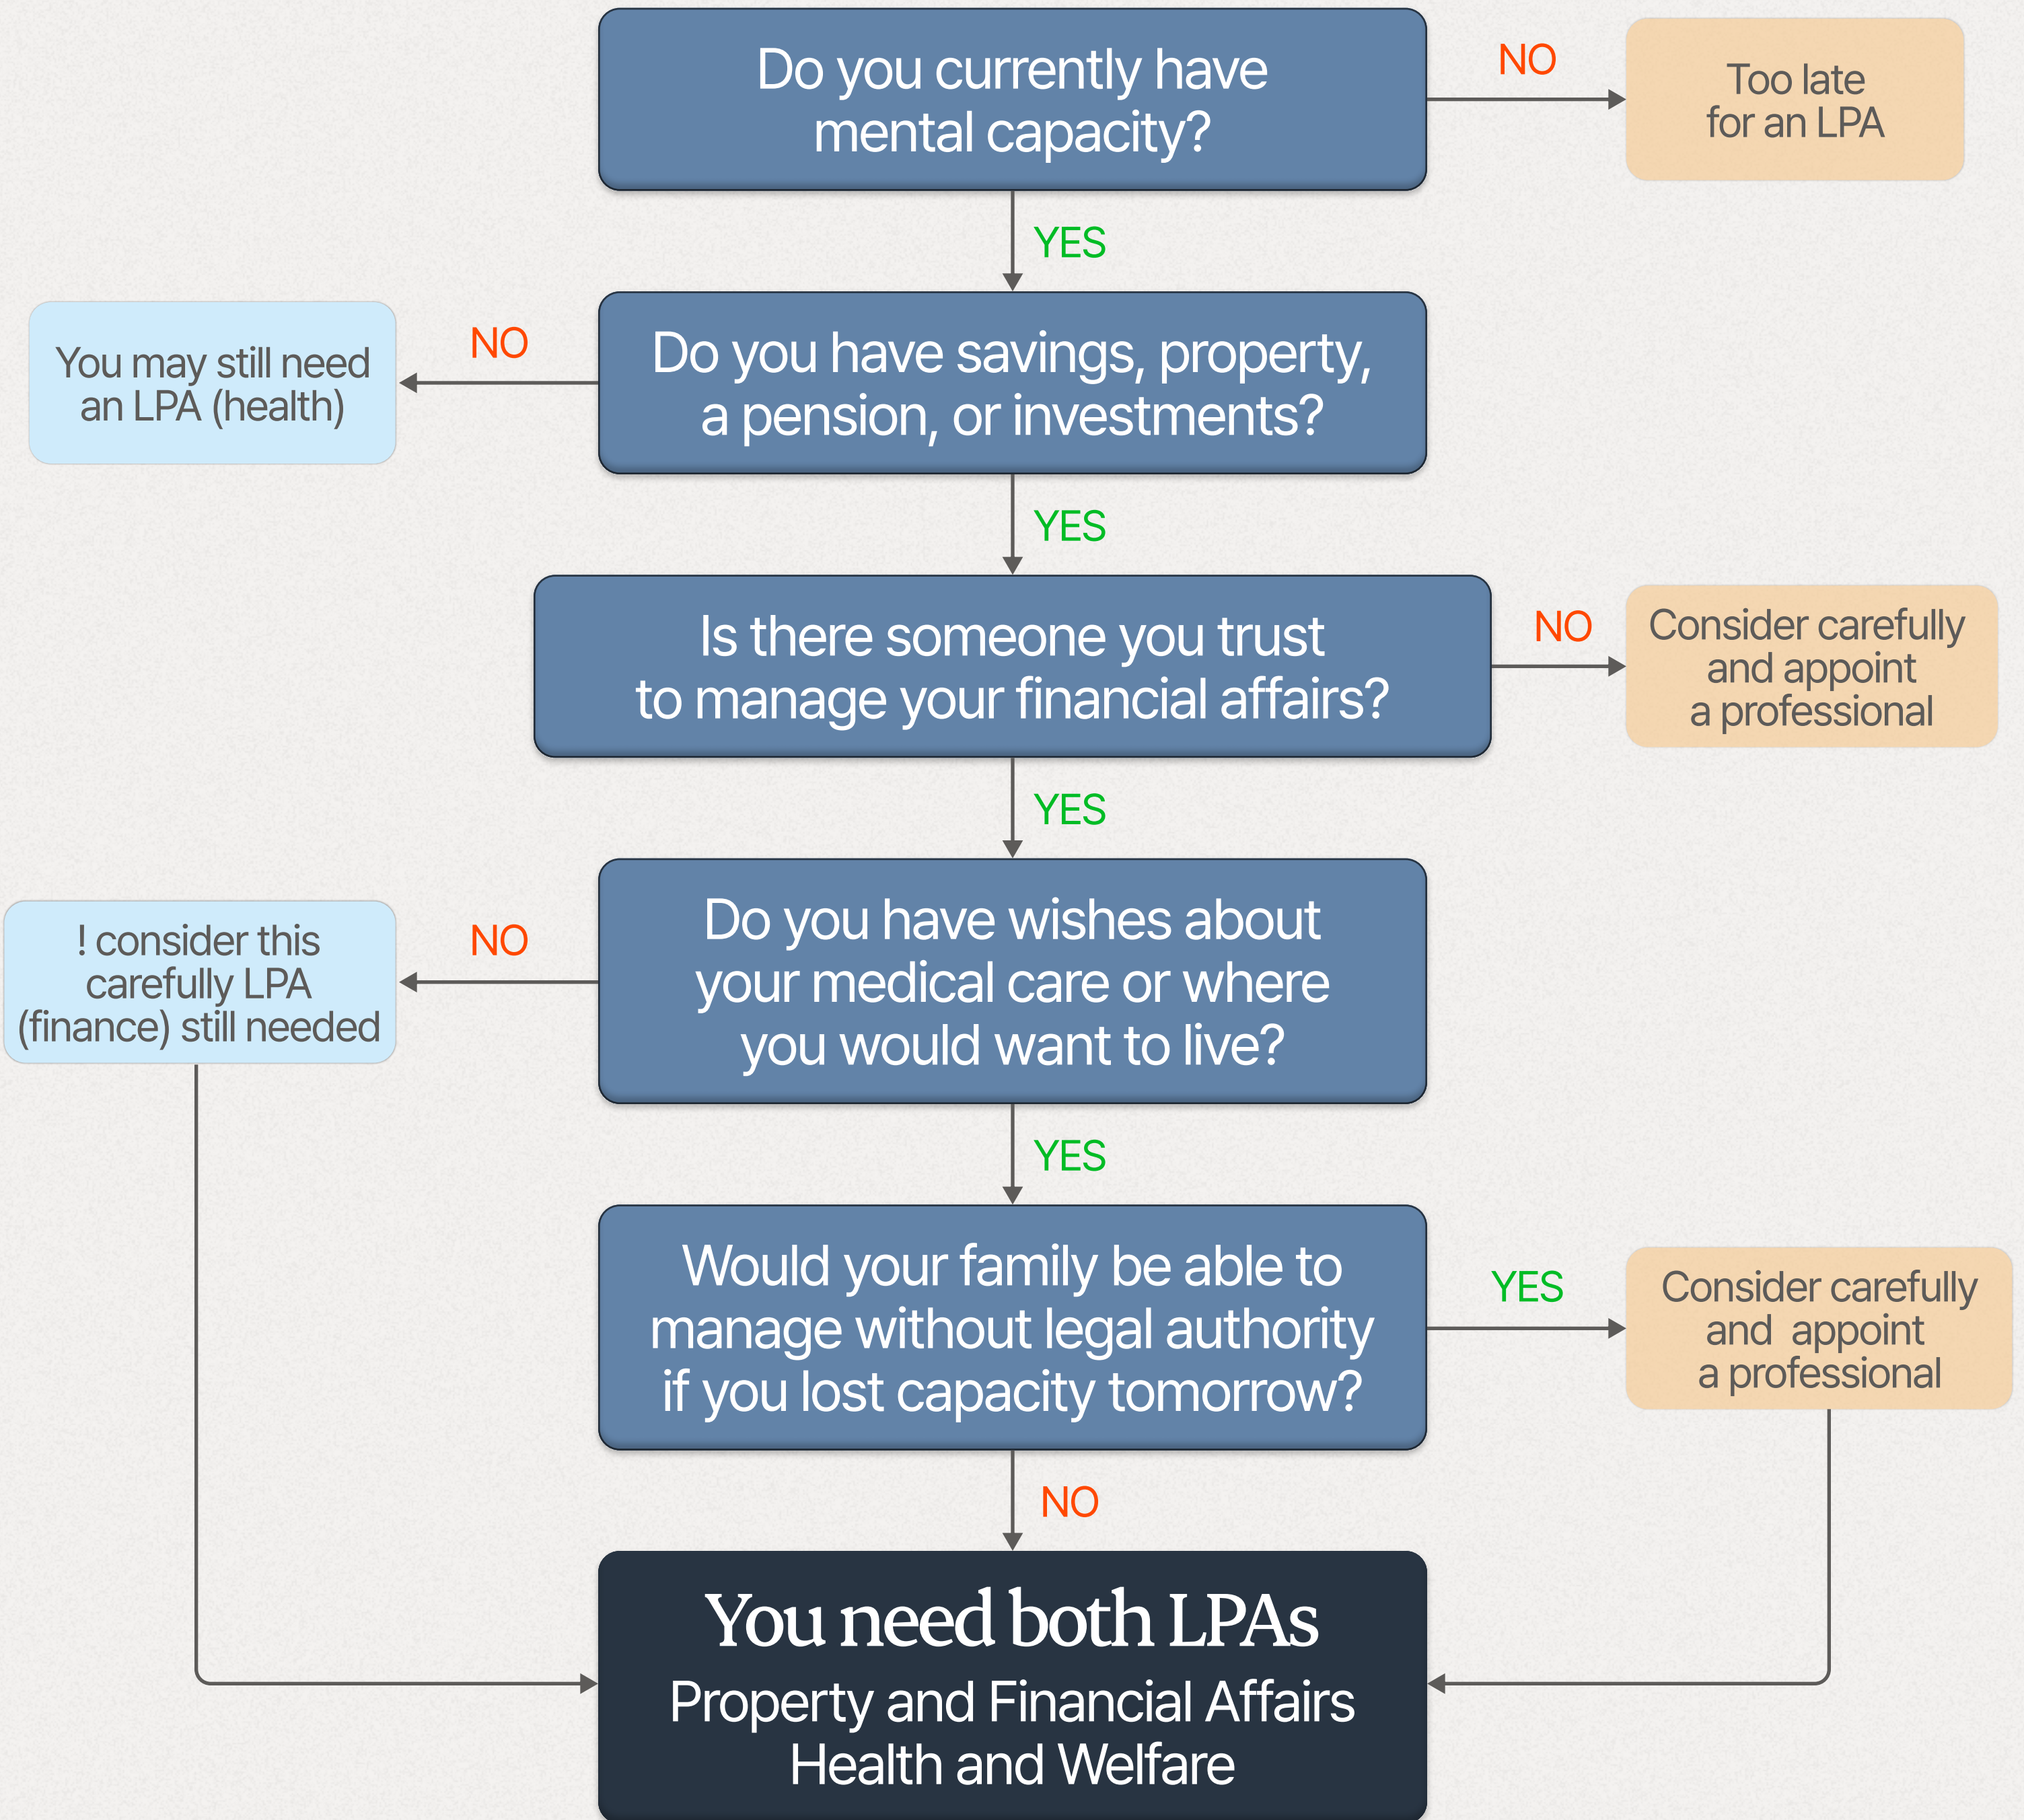

Lasting Power of Attorney?

Follow the path. The answer is almost always yes, but the route helps explain why.

 Registration takes up to 20 weeks
Set it up now, before it is ever needed.