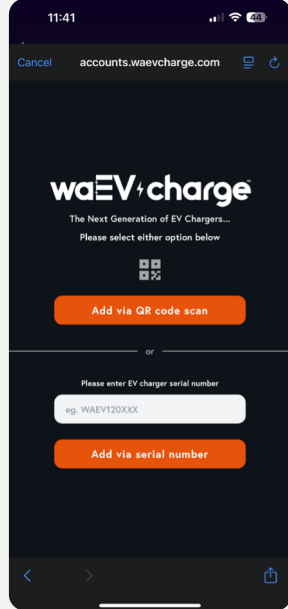

Stage 1: Firmware update

STEP 1

Open the waEV+charge Installer App and select Owner Settings.

STEP 2

Select your waEV+charge EV charger on the list of devices. E.g. WAEVXXXXXX

STEP 3

Enter the Access Code of your device. This can be found at the back of the installer manual.

STEP 11

Select **waEV-charge** from the charger list.

STEP 12

Choose your EV charger model from the list. EV11 is tethered and EV1s is untethered.

STEP 13

Agree to the terms and conditions to enable connection with waEV-charge

STEP 14

A new page will open to allow you to register or sign in to your waEV-charge account.

Notice: this is not the same details as your evenergy page you will need to register if you don't have an account..

STEP 15

If you are a new user, please enter your email and password to register for a new account.

STEP 16

You can then scan the QR code on the side of your waEV-charge EV charger or enter the Serial Number manually.