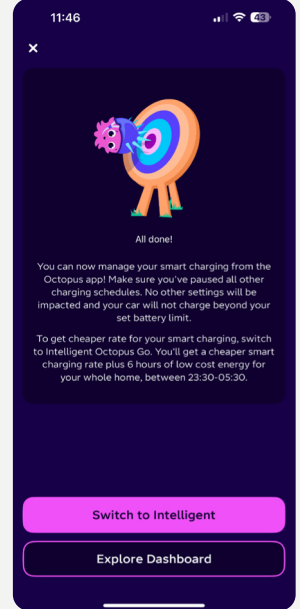

Stage 1: Firmware update

STEP 1

Open the waEV+charge Installer App and select Owner Settings.

STEP 2

Select your waEV+charge EV charger on the list of devices. E.g. WAEVXXXXXX

STEP 3

Enter the Access Code of your device. This can be found at the back of the installer manual.

Example: WAEV12XXXX (Make sure you keep all uppercase)

STEP 17

Confirm your authentication to complete integration with Octopus.

PLEASE NOTE: YOUR CHARGER WILL REBOOT.

DONE!

You can now use Intelligent smart charging with waEV-charge.