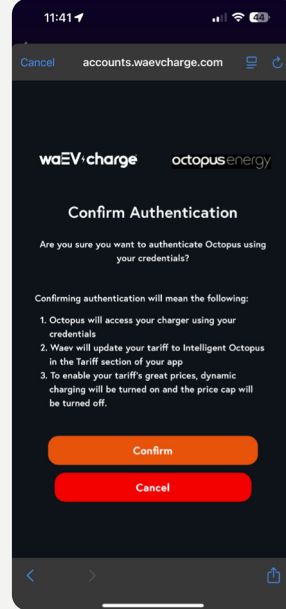

Stage 1: Firmware update

STEP 1

Open the waEV+charge Installer App and select Owner Settings.

STEP 2

Select your waEV+charge EV charger on the list of devices. E.g. WAEVXXXXXX

STEP 3

Enter the Access Code of your device. This can be found at the back of the installer manual.

STEP 14

A new page will open to allow you to register or sign in to your waEV-charge account.

Notice: this is not the same details as your evenergy page you will need to register if you don't have an account..

STEP 15

If you are a new user, please enter your email and password to register for a new account.

STEP 16

You can then scan the QR code on the side of your waEV-charge EV charger or enter the Serial Number manually.

Example: WAEV12XXXX (Make sure you keep all uppercase)

STEP 17

Confirm your authentication to complete integration with Octopus.

PLEASE NOTE: YOUR CHARGER WILL REBOOT.

DONE!

You can now use Intelligent smart charging with waEV-charge.