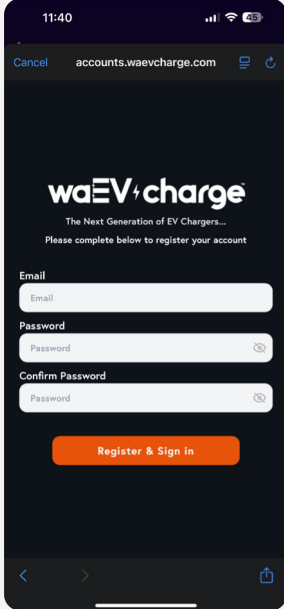

STEP 15

If you are a new user, please enter your email and password to register for a new account.