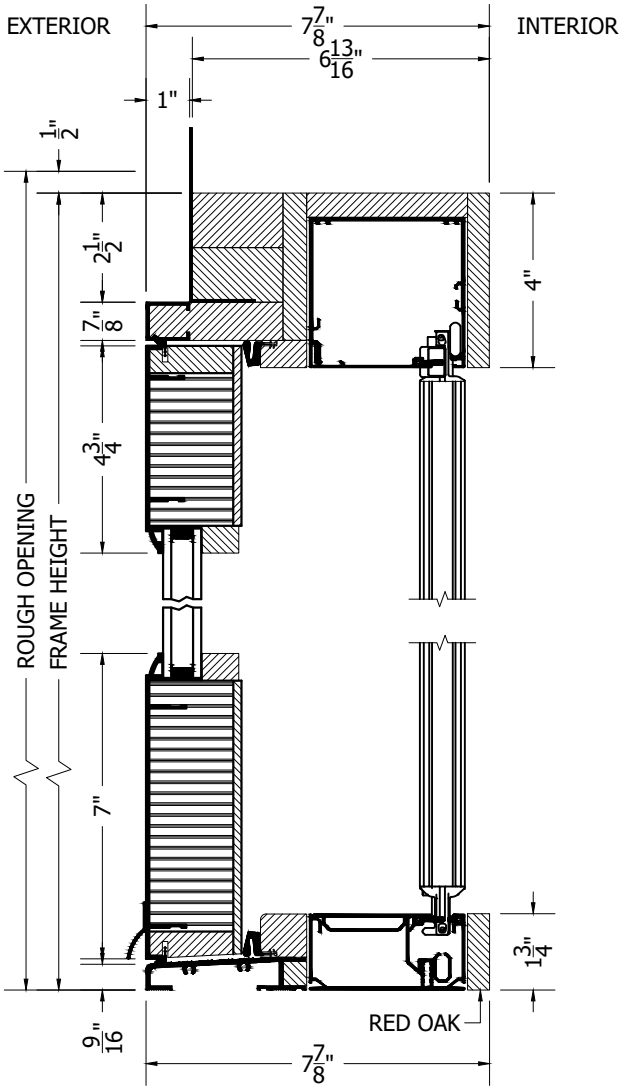

# TRADITIONAL CLAD OUT-SWING FRENCH PAIR DOORS w/ALUMINUM SILL & CENTOR SCREEN

NOT TO SCALE

PROPRIETARY AND CONFIDENTIAL  
THIS DRAWING AND ITS CONTENTS ARE THE  
PROPERTY OF AG MILLWORKS. REPRODUCTION  
OF ANY PART OF THE DRAWING IN ANY FORM  
WHATSOEVER WITHOUT THE PRIOR WRITTEN  
PERMISSION OF AG MILLWORKS IS STRICTLY  
FORBIDDEN. © 2021 AG MILLWORKS