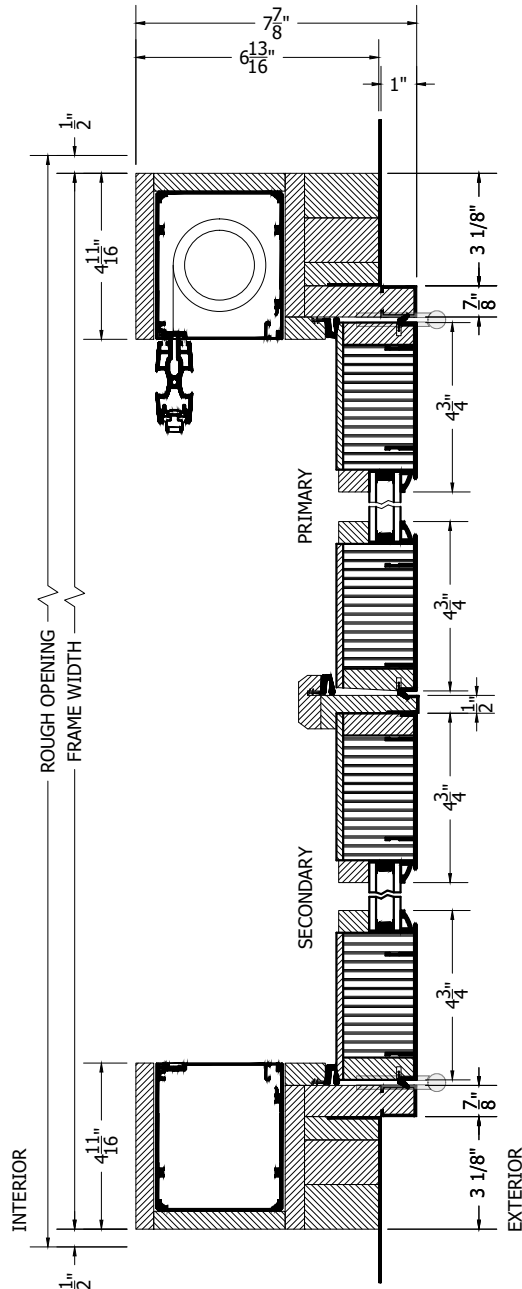

# TRADITIONAL CLAD OUT-SWING FRENCH PAIR DOORS w/ALUMINUM SILL & CENTOR SCREEN

NOT TO SCALE

PROPRIETARY AND CONFIDENTIAL  
THIS DRAWING AND ITS CONTENTS ARE THE  
PROPERTY OF AG MILLWORKS. REPRODUCTION  
OF ANY PART OF THE DRAWING IN ANY FORM  
WHATSOEVER WITHOUT THE PRIOR WRITTEN  
PERMISSION OF AG MILLWORKS IS STRICTLY  
FORBIDDEN. © 2021 AG MILLWORKS