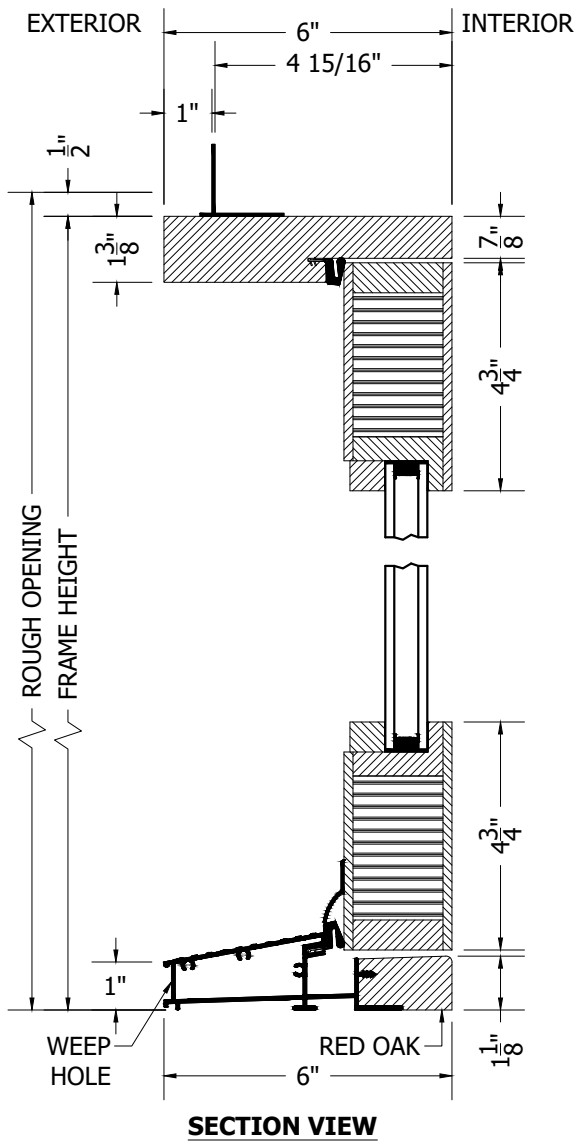

(SPECIFICATIONS MAY CHANGE WITHOUT NOTICE TO IMPROVE FUNCTION OR DESIGN)

TRADITIONAL EQUAL WOOD IN-SWING FRENCH PAIR DOORS w/ALUMINUM SILL

NOT TO SCALE

PROPRIETARY AND CONFIDENTIAL
THIS DRAWING AND ITS CONTENTS ARE THE
PROPERTY OF AG MILLWORKS. REPRODUCTION
OF ANY PART OF THE DRAWING IN ANY FORM
WHATSOEVER WITHOUT THE PRIOR WRITTEN
PERMISSION OF AG MILLWORKS IS STRICTLY
FORBIDDEN. © 2021 AG MILLWORKS