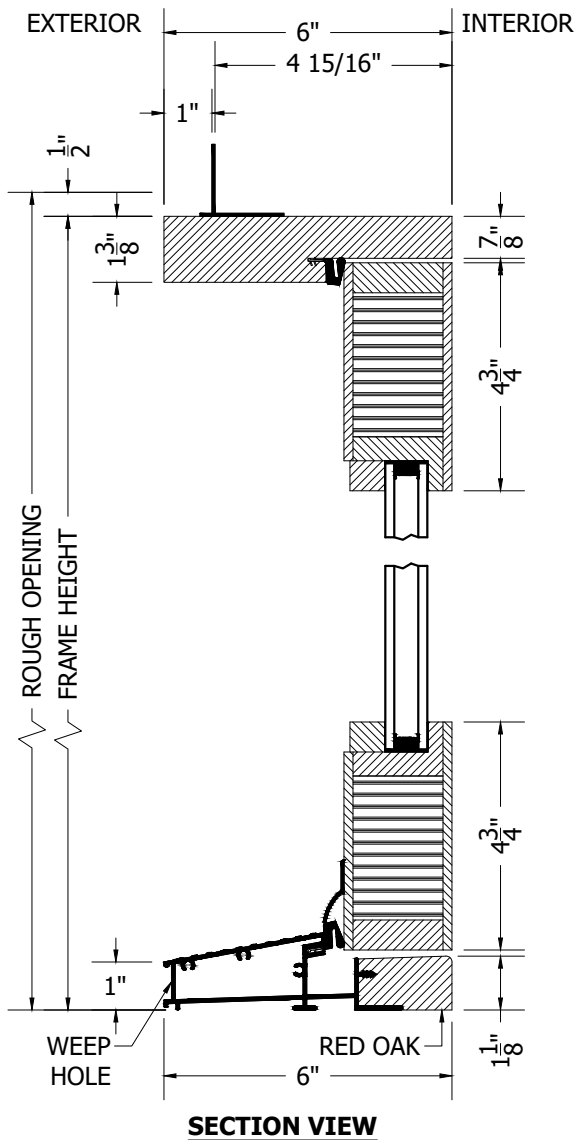

(SPECIFICATIONS MAY CHANGE WITHOUT NOTICE TO IMPROVE FUNCTION OR DESIGN)

TRADITIONAL EQUAL WOOD IN-SWING FRENCH SINGLE DOOR w/ALUMINUM SILL

SCALE: 3" - 1'-0"

INTERIOR WOOD STICKING OPTIONS

 SQUARE STICKING

 OVOLO STICKING

TO PRINT TO SCALE, SELECT "ACTUAL SIZE" OR DESELECT "FIT TO PAGE" IN PRINT DIALOGUE BOX

PROPRIETARY AND CONFIDENTIAL
THIS DRAWING AND ITS CONTENTS ARE THE PROPERTY OF AG MILLWORKS. REPRODUCTION OF ANY PART OF THE DRAWING IN ANY FORM WHATSOEVER WITHOUT THE PRIOR WRITTEN PERMISSION OF AG MILLWORKS IS STRICTLY FORBIDDEN. © 2021 AG MILLWORKS