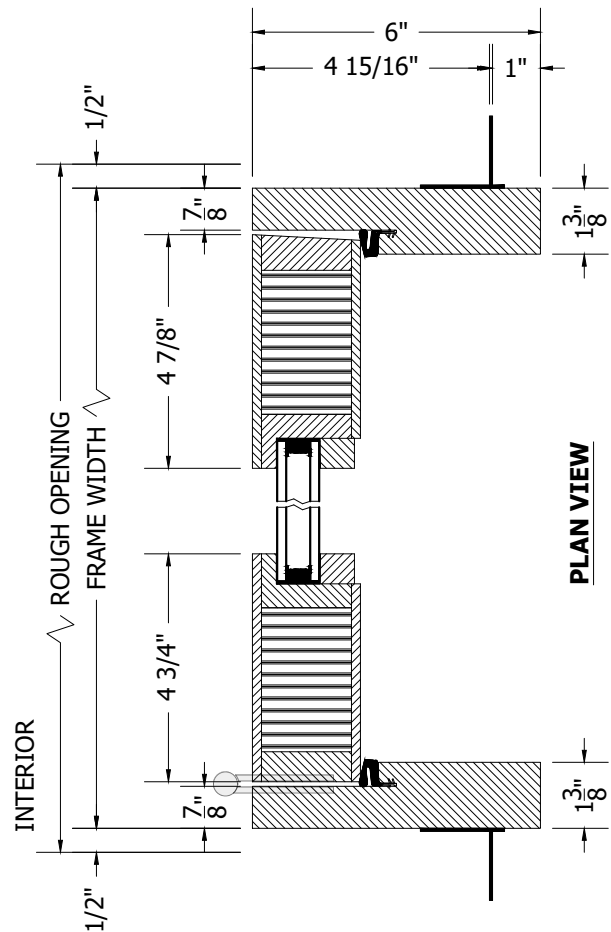

(SPECIFICATIONS MAY CHANGE WITHOUT NOTICE TO IMPROVE FUNCTION OR DESIGN)

TRADITIONAL EQUAL WOOD IN-SWING FRENCH SINGLE DOOR w/ALUMINUM SILL

SCALE: 3" - 1'-0"

INTERIOR WOOD STICKING OPTIONS

 SQUARE STICKING

 OVOLO STICKING

TO PRINT TO SCALE, SELECT "ACTUAL SIZE" OR DESELECT "FIT TO PAGE" IN PRINT DIALOGUE BOX

PROPRIETARY AND CONFIDENTIAL
THIS DRAWING AND ITS CONTENTS ARE THE PROPERTY OF AG MILLWORKS. REPRODUCTION OF ANY PART OF THE DRAWING IN ANY FORM WHATSOEVER WITHOUT THE PRIOR WRITTEN PERMISSION OF AG MILLWORKS IS STRICTLY FORBIDDEN. © 2021 AG MILLWORKS