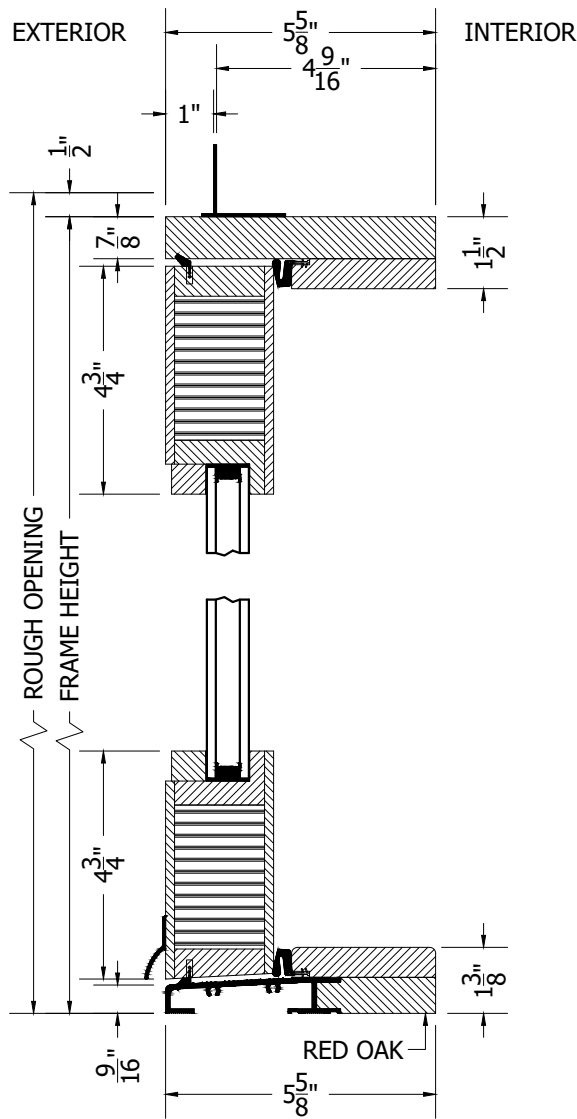

(SPECIFICATIONS MAY CHANGE WITHOUT NOTICE TO IMPROVE FUNCTION OR DESIGN)

TRADITIONAL EQUAL WOOD OUT-SWING FRENCH PAIR DOORS w/ALUMINUM SILL

SCALE: 3" = 1'-0"

SECTION VIEW

PLAN VIEW

TO PRINT TO SCALE, SELECT "ACTUAL SIZE" OR DESELECT "FIT TO PAGE" IN PRINT DIALOGUE BOX