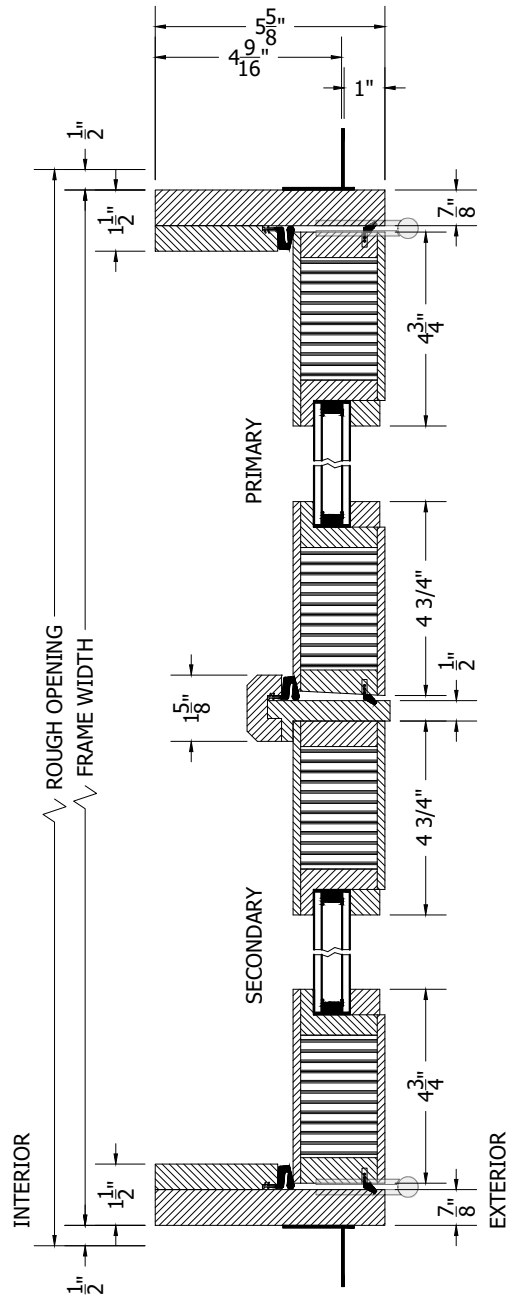

(SPECIFICATIONS MAY CHANGE WITHOUT NOTICE TO IMPROVE FUNCTION OR DESIGN)

TRADITIONAL EQUAL WOOD OUT-SWING FRENCH PAIR DOORS w/ALUMINUM SILL

SCALE: 3" = 1'-0"

SECTION VIEW

PLAN VIEW

TO PRINT TO SCALE, SELECT "ACTUAL SIZE" OR DESELECT "FIT TO PAGE" IN PRINT DIALOGUE BOX