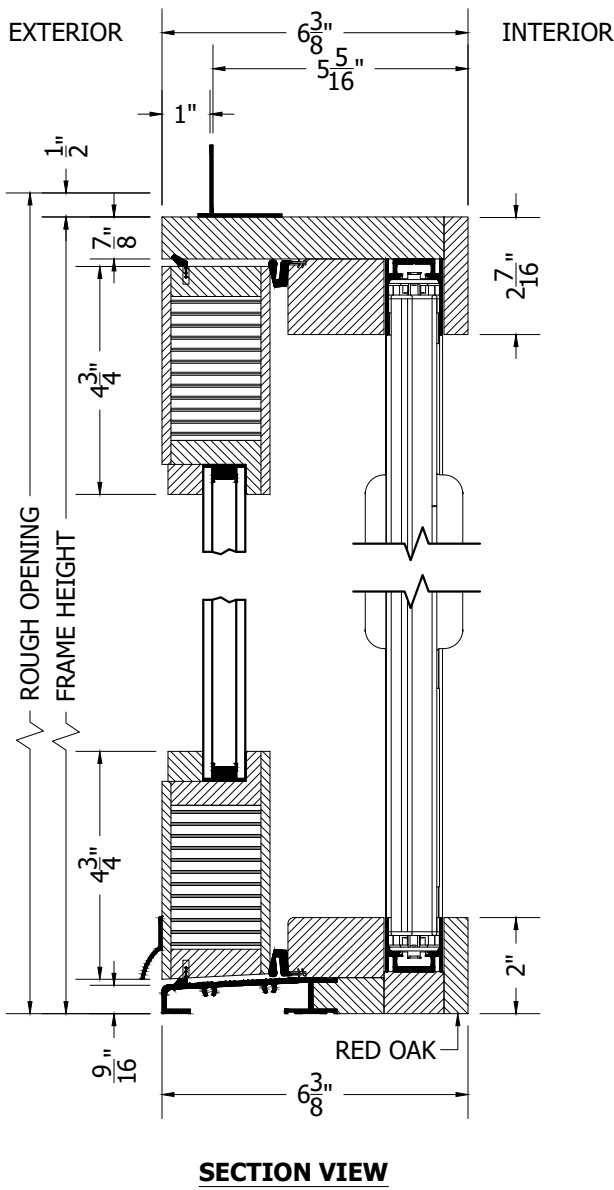

(SPECIFICATIONS MAY CHANGE WITHOUT NOTICE TO IMPROVE FUNCTION OR DESIGN)

TRADITIONAL EQUAL WOOD OUT-SWING FRENCH PAIR DOORS w/ALUMINUM SILL & BRIO SCREEN

NOT TO SCALE

PROPRIETARY AND CONFIDENTIAL
THIS DRAWING AND ITS CONTENTS ARE THE
PROPERTY OF AG MILLWORKS. REPRODUCTION
OF ANY PART OF THE DRAWING IN ANY FORM
WHATSOEVER WITHOUT THE PRIOR WRITTEN
PERMISSION OF AG MILLWORKS IS STRICTLY
FORBIDDEN. © 2021 AG MILLWORKS