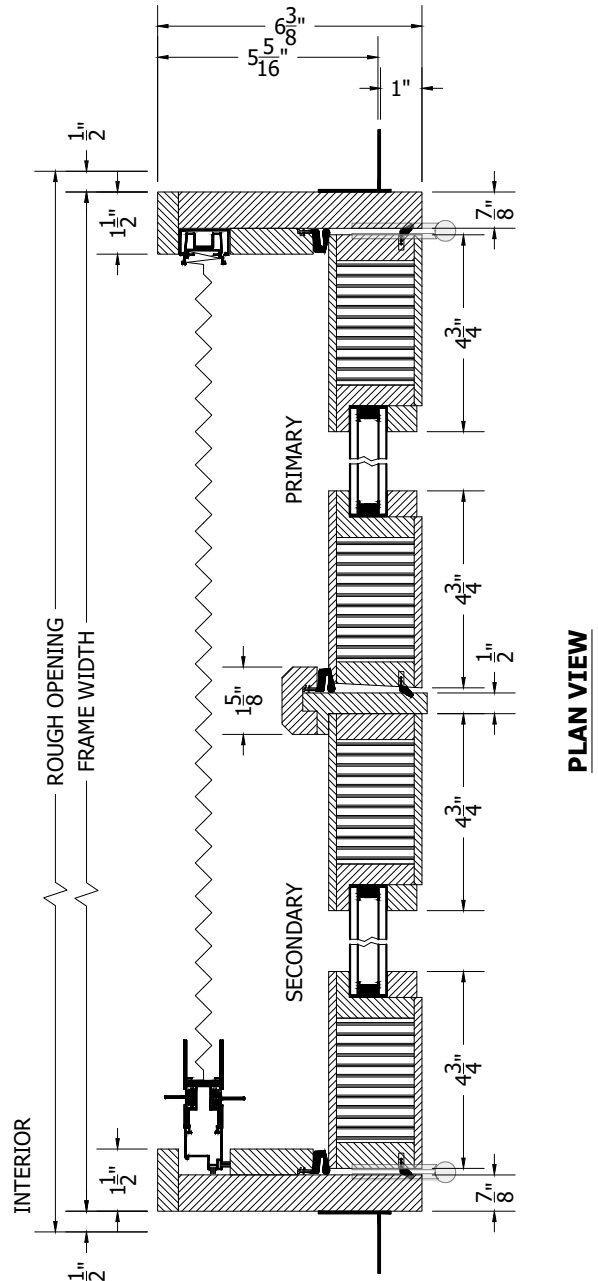

(SPECIFICATIONS MAY CHANGE WITHOUT NOTICE TO IMPROVE FUNCTION OR DESIGN)

TRADITIONAL EQUAL WOOD OUT-SWING FRENCH PAIR DOORS w/ALUMINUM SILL & BRIO SCREEN

NOT TO SCALE

PROPRIETARY AND CONFIDENTIAL
THIS DRAWING AND ITS CONTENTS ARE THE
PROPERTY OF AG MILLWORKS. REPRODUCTION
OF ANY PART OF THE DRAWING IN ANY FORM
WHATSOEVER WITHOUT THE PRIOR WRITTEN
PERMISSION OF AG MILLWORKS IS STRICTLY
FORBIDDEN. © 2021 AG MILLWORKS