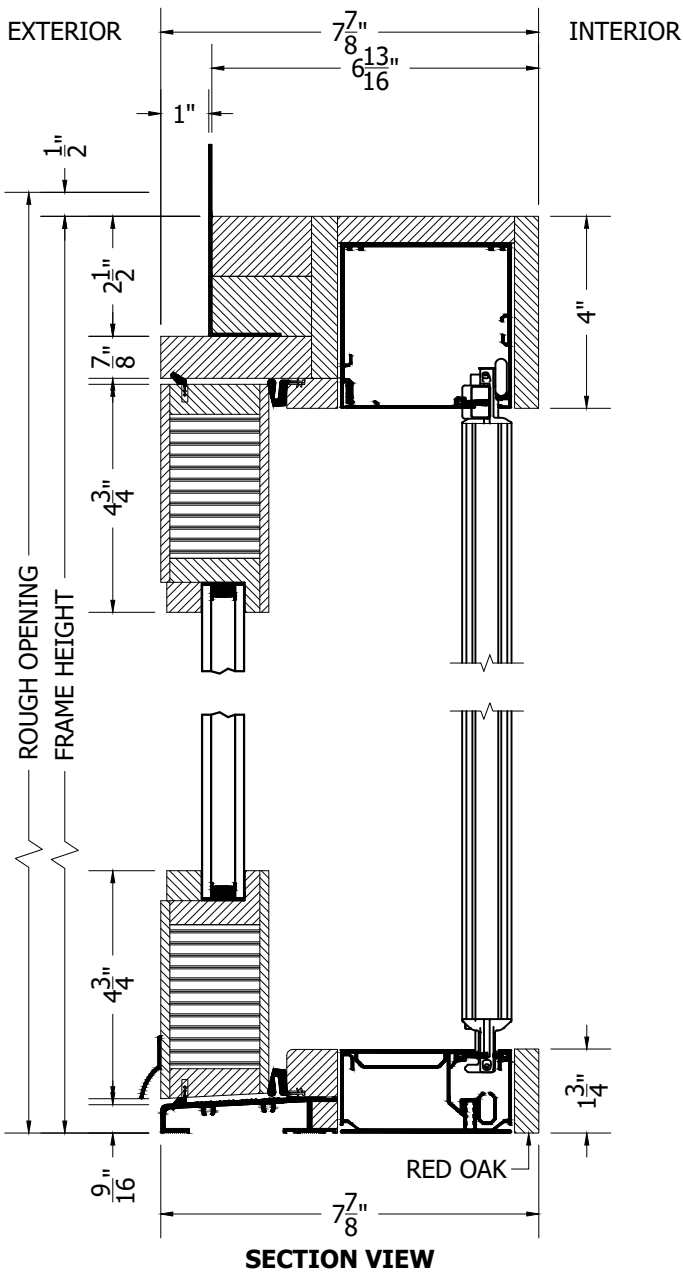

# TRADITIONAL EQUAL WOOD OUT-SWING FRENCH PAIR DOORS w/ALUMINUM SILL & CENTOR SCREEN

NOT TO SCALE

PROPRIETARY AND CONFIDENTIAL  
THIS DRAWING AND ITS CONTENTS ARE THE  
PROPERTY OF AG MILLWORKS. REPRODUCTION  
OF ANY PART OF THE DRAWING IN ANY FORM  
WHATSOEVER WITHOUT THE PRIOR WRITTEN  
PERMISSION OF AG MILLWORKS IS STRICTLY  
FORBIDDEN. © 2021 AG MILLWORKS