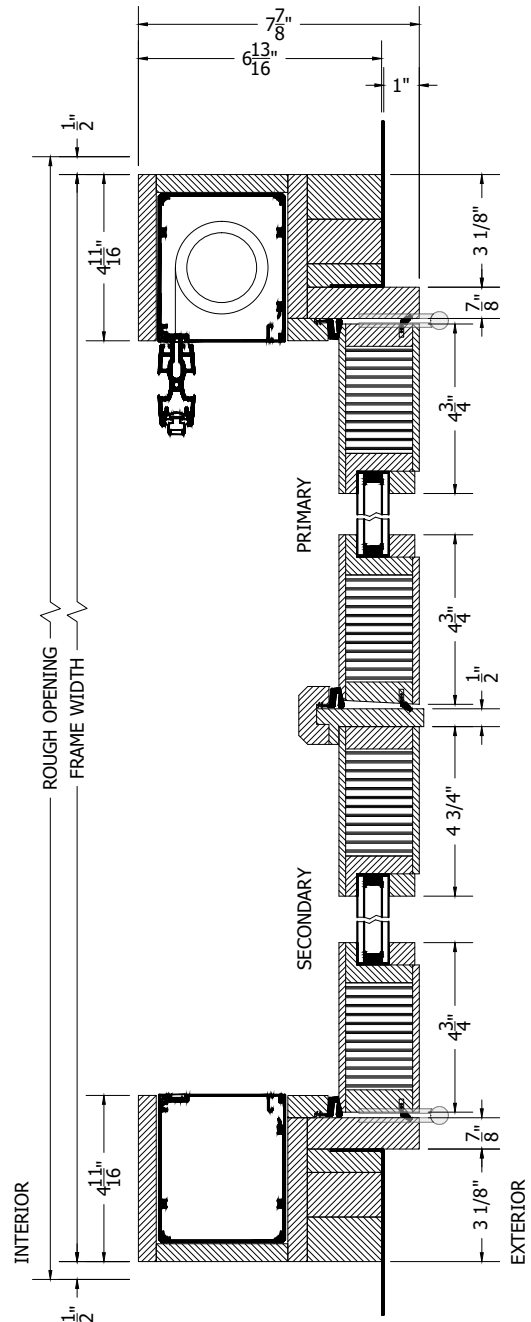

# TRADITIONAL EQUAL WOOD OUT-SWING FRENCH PAIR DOORS w/ALUMINUM SILL & CENTOR SCREEN

NOT TO SCALE

PROPRIETARY AND CONFIDENTIAL  
THIS DRAWING AND ITS CONTENTS ARE THE  
PROPERTY OF AG MILLWORKS. REPRODUCTION  
OF ANY PART OF THE DRAWING IN ANY FORM  
WHATSOEVER WITHOUT THE PRIOR WRITTEN  
PERMISSION OF AG MILLWORKS IS STRICTLY  
FORBIDDEN. © 2021 AG MILLWORKS