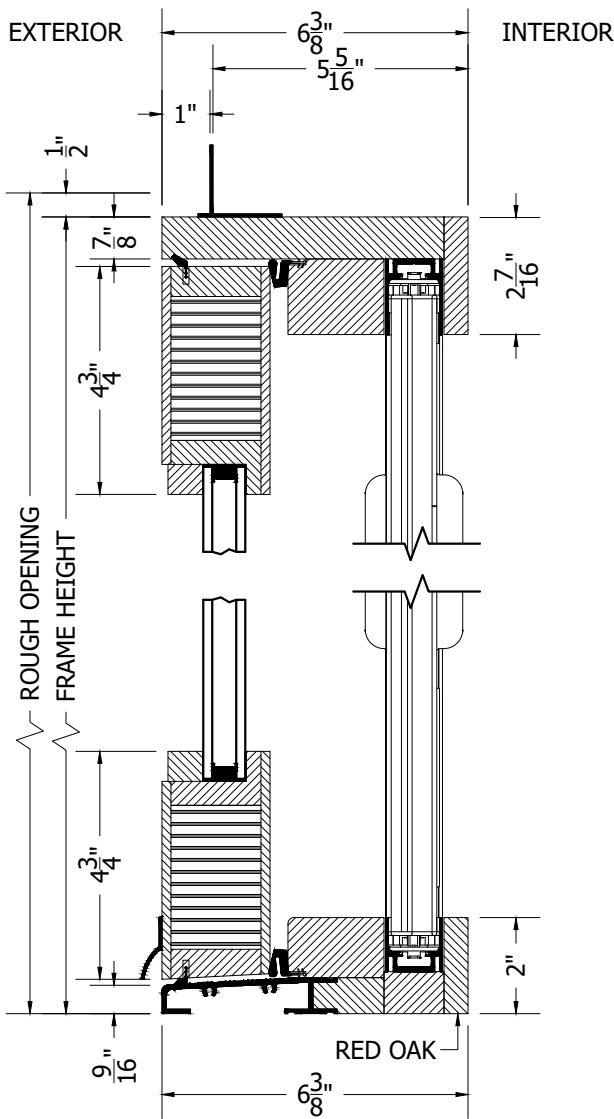

# TRADITIONAL EQUAL WOOD OUT-SWING FRENCH SINGLE DOOR w/ALUMINUM SILL & BRIO SCREEN

SCALE: 3" = 1'-0"

**INTERIOR WOOD STICKING OPTIONS**

 SQUARE STICKING

 OVOLO STICKING

**SECTION VIEW**

**PLAN VIEW**

**TO PRINT TO SCALE, SELECT "ACTUAL SIZE" OR DESELECT "FIT TO PAGE" IN PRINT DIALOGUE BOX**