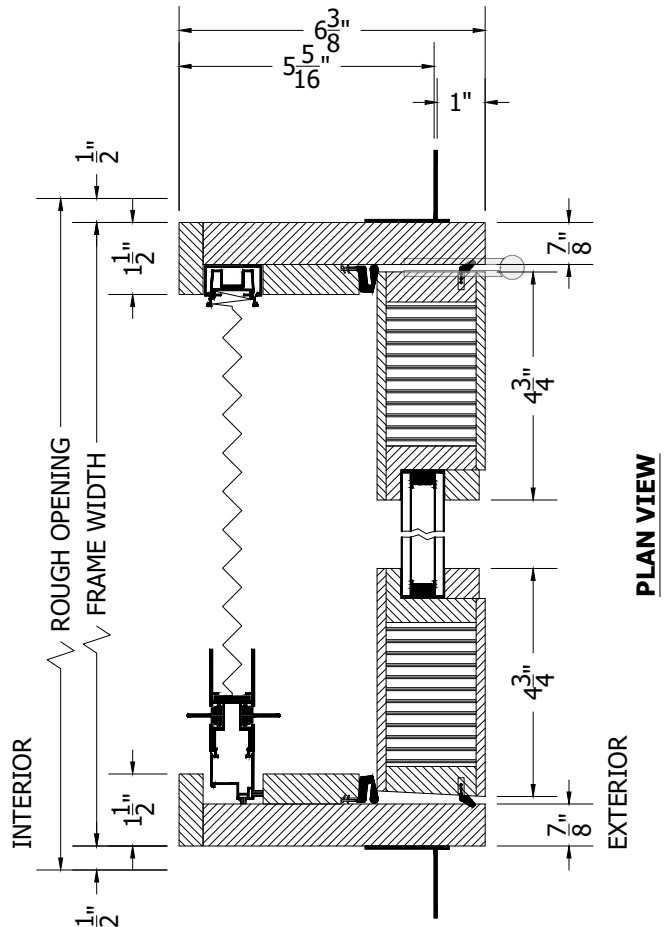

# TRADITIONAL EQUAL WOOD OUT-SWING FRENCH SINGLE DOOR w/ALUMINUM SILL & BRIO SCREEN

SCALE: 3" = 1'-0"

**INTERIOR WOOD STICKING OPTIONS**

 SQUARE STICKING

 OVOLO STICKING

**SECTION VIEW**

**PLAN VIEW**

**TO PRINT TO SCALE, SELECT "ACTUAL SIZE" OR DESELECT "FIT TO PAGE" IN PRINT DIALOGUE BOX**