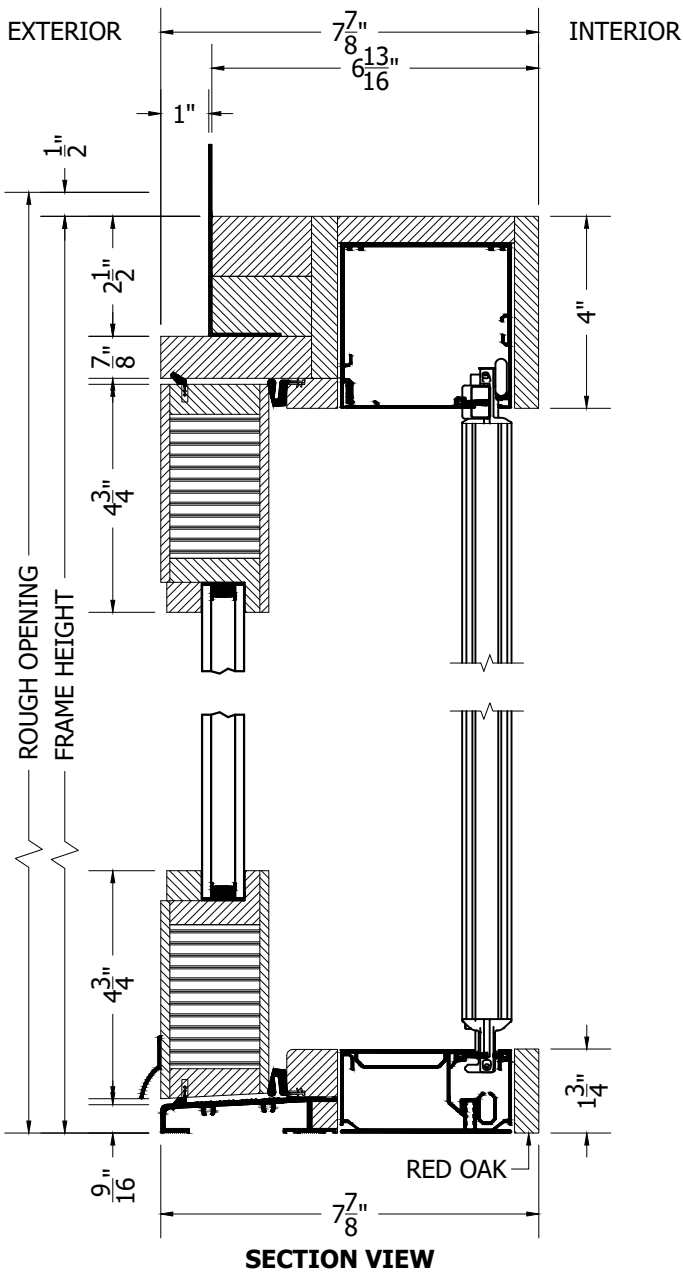

# TRADITIONAL EQUAL WOOD OUT-SWING FRENCH SINGLE DOOR w/ALUMINUM SILL & CENTOR SCREEN

SCALE: 3" = 1'-0"

**TO PRINT TO SCALE, SELECT "ACTUAL SIZE" OR DESELECT "FIT TO PAGE" IN PRINT DIALOGUE BOX**

PROPRIETARY AND CONFIDENTIAL  
THIS DRAWING AND ITS CONTENTS ARE THE PROPERTY OF AG MILLWORKS. REPRODUCTION OF ANY PART OF THE DRAWING IN ANY FORM WHATSOEVER WITHOUT THE PRIOR WRITTEN PERMISSION OF AG MILLWORKS IS STRICTLY FORBIDDEN. © 2021 AG MILLWORKS