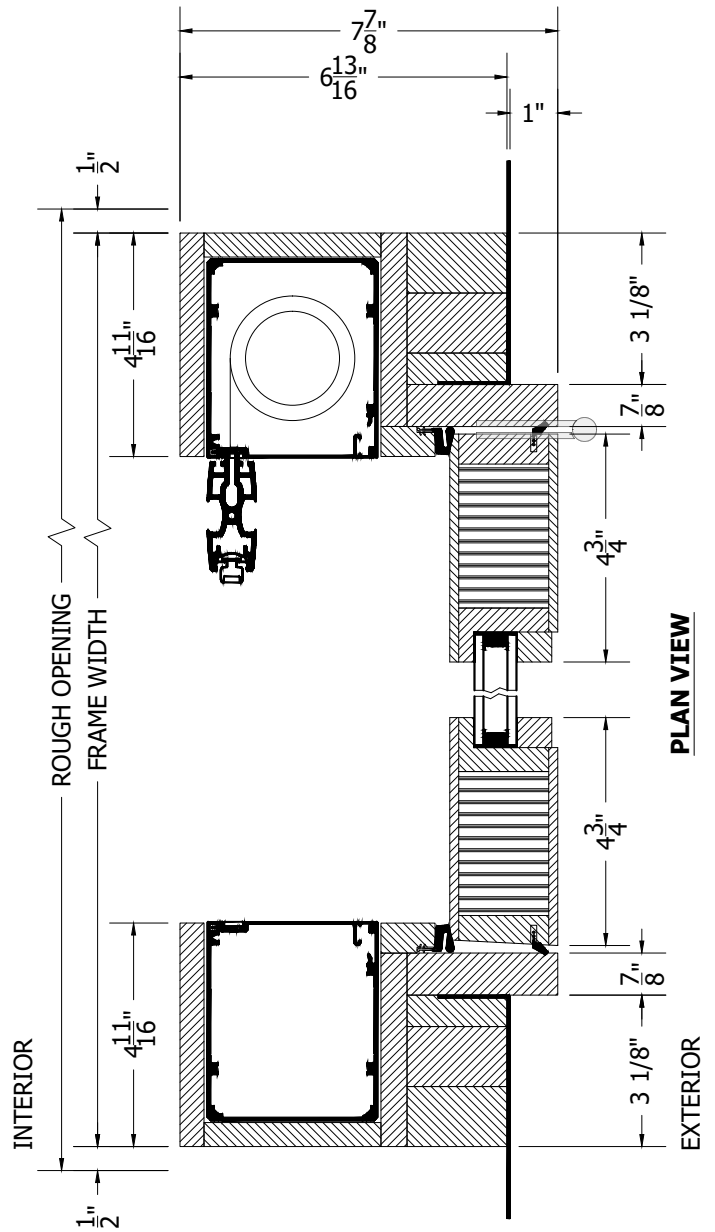

# TRADITIONAL EQUAL WOOD OUT-SWING FRENCH SINGLE DOOR w/ALUMINUM SILL & CENTOR SCREEN

SCALE: 3" = 1'-0"

**TO PRINT TO SCALE, SELECT "ACTUAL SIZE" OR DESELECT "FIT TO PAGE" IN PRINT DIALOGUE BOX**

PROPRIETARY AND CONFIDENTIAL  
THIS DRAWING AND ITS CONTENTS ARE THE PROPERTY OF AG MILLWORKS. REPRODUCTION OF ANY PART OF THE DRAWING IN ANY FORM WHATSOEVER WITHOUT THE PRIOR WRITTEN PERMISSION OF AG MILLWORKS IS STRICTLY FORBIDDEN. © 2021 AG MILLWORKS