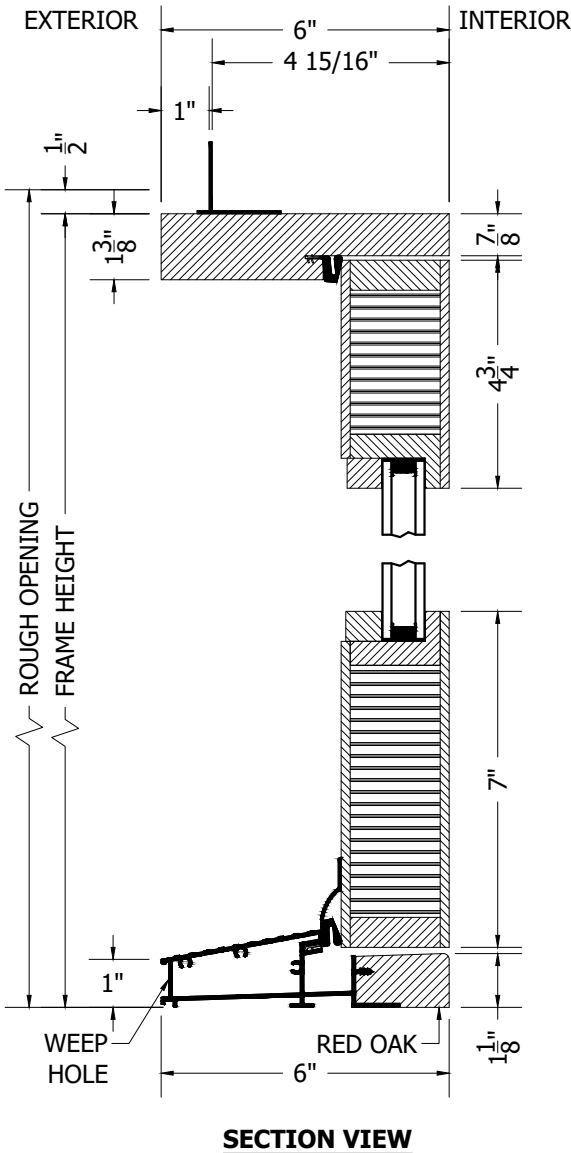

(SPECIFICATIONS MAY CHANGE WITHOUT NOTICE TO IMPROVE FUNCTION OR DESIGN)

TRADITIONAL WOOD IN-SWING FRENCH PAIR DOORS w/ALUMINUM SILL

NOT TO SCALE

PROPRIETARY AND CONFIDENTIAL
THIS DRAWING AND ITS CONTENTS ARE THE
PROPERTY OF AG MILLWORKS. REPRODUCTION
OF ANY PART OF THE DRAWING IN ANY FORM
WHATSOEVER WITHOUT THE PRIOR WRITTEN
PERMISSION OF AG MILLWORKS IS STRICTLY
FORBIDDEN. © 2021 AG MILLWORKS