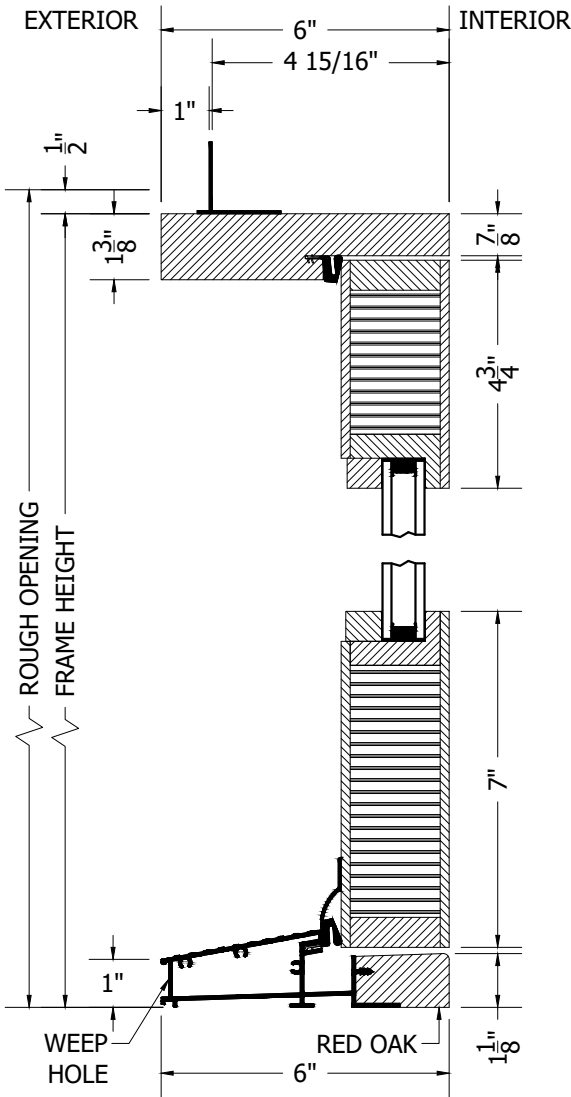

(SPECIFICATIONS MAY CHANGE WITHOUT NOTICE TO IMPROVE FUNCTION OR DESIGN)

TRADITIONAL WOOD IN-SWING FRENCH SINGLE DOOR w/ALUMINUM SILL

SCALE: 3" = 1'-0"

SECTION VIEW

TO PRINT TO SCALE, SELECT "ACTUAL SIZE" OR DESELECT "FIT TO PAGE" IN PRINT DIALOGUE BOX