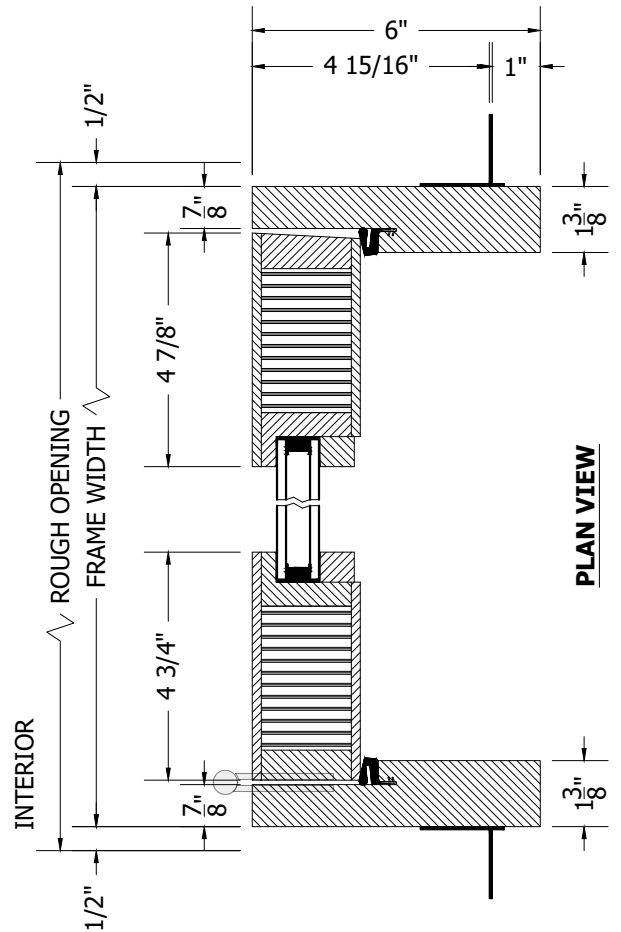

(SPECIFICATIONS MAY CHANGE WITHOUT NOTICE TO IMPROVE FUNCTION OR DESIGN)

TRADITIONAL WOOD IN-SWING FRENCH SINGLE DOOR w/ALUMINUM SILL

SCALE: 3" = 1'-0"

SECTION VIEW

TO PRINT TO SCALE, SELECT "ACTUAL SIZE" OR DESELECT "FIT TO PAGE" IN PRINT DIALOGUE BOX