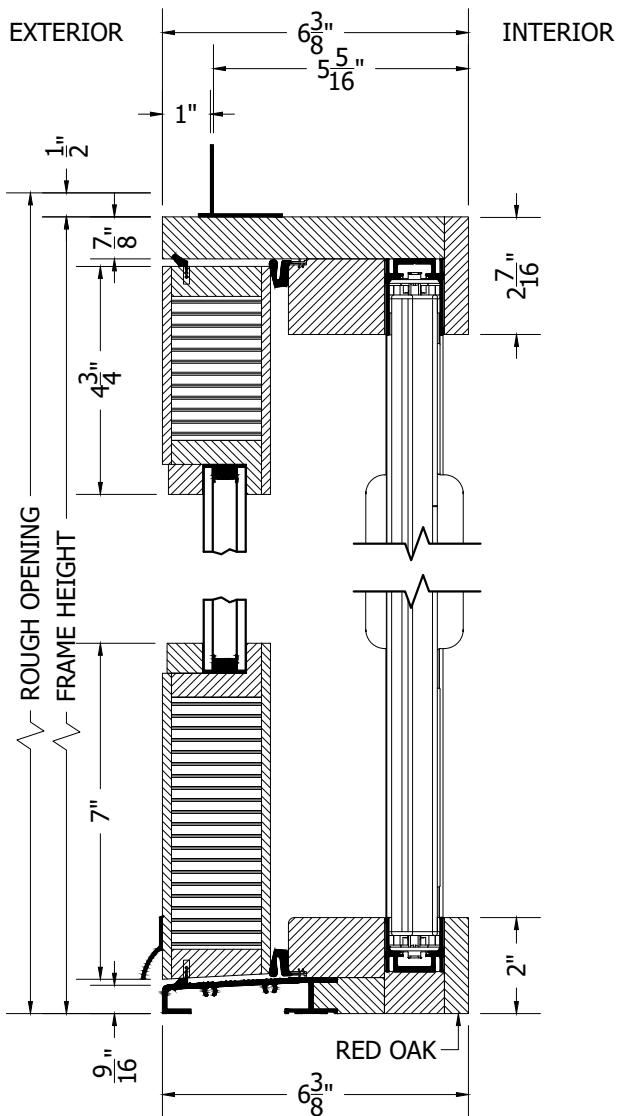

(SPECIFICATIONS MAY CHANGE WITHOUT NOTICE TO IMPROVE FUNCTION OR DESIGN)

TRADITIONAL WOOD OUT-SWING FRENCH PAIR DOORS w/ALUMINUM SILL & BRIO SCREEN

NOT TO SCALE

SECTION VIEW

PLAN VIEW

PROPRIETARY AND CONFIDENTIAL
THIS DRAWING AND ITS CONTENTS ARE THE
PROPERTY OF AG MILLWORKS. REPRODUCTION
OF ANY PART OF THE DRAWING IN ANY FORM
WHATSOEVER WITHOUT THE PRIOR WRITTEN
PERMISSION OF AG MILLWORKS IS STRICTLY
FORBIDDEN. © 2021 AG MILLWORKS