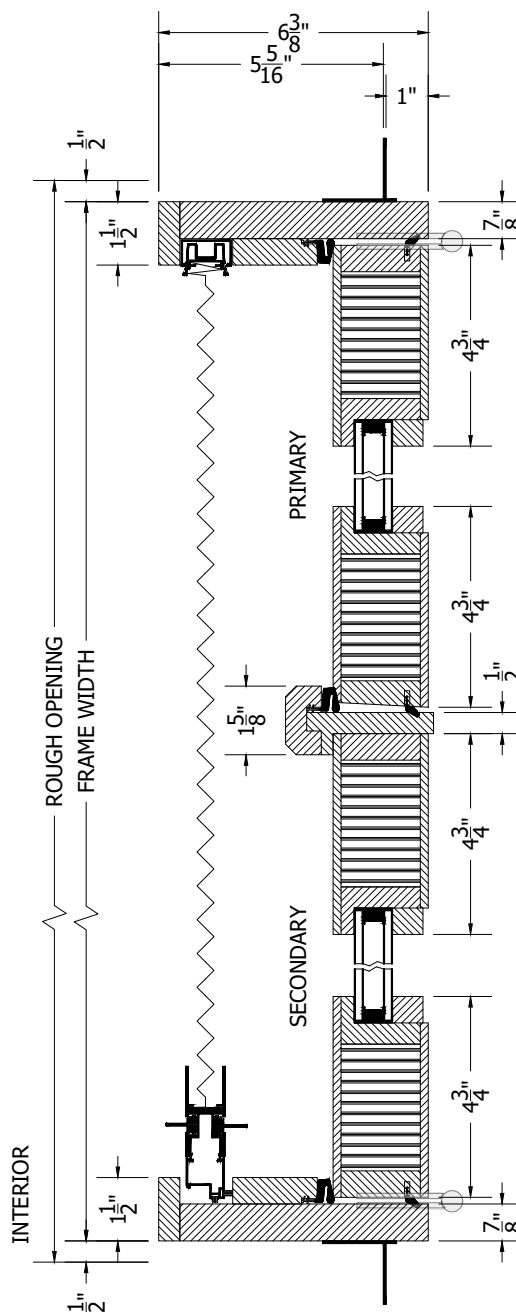

(SPECIFICATIONS MAY CHANGE WITHOUT NOTICE TO IMPROVE FUNCTION OR DESIGN)

TRADITIONAL WOOD OUT-SWING FRENCH PAIR DOORS w/ALUMINUM SILL & BRIO SCREEN

NOT TO SCALE

SECTION VIEW

PLAN VIEW

PROPRIETARY AND CONFIDENTIAL
THIS DRAWING AND ITS CONTENTS ARE THE
PROPERTY OF AG MILLWORKS. REPRODUCTION
OF ANY PART OF THE DRAWING IN ANY FORM
WHATSOEVER WITHOUT THE PRIOR WRITTEN
PERMISSION OF AG MILLWORKS IS STRICTLY
FORBIDDEN. © 2021 AG MILLWORKS