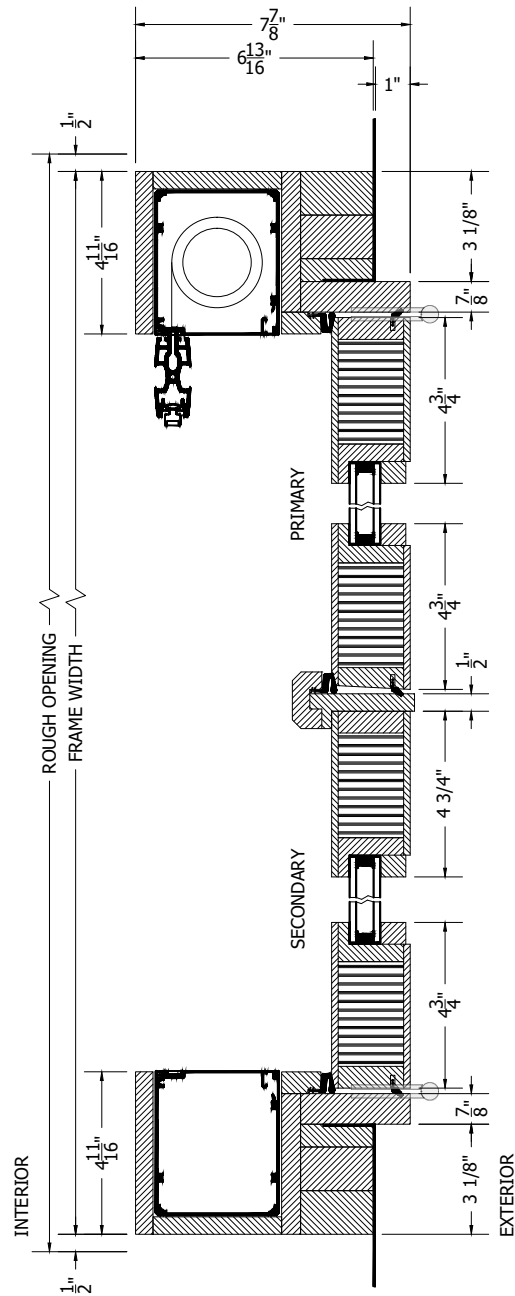

# TRADITIONAL WOOD OUT-SWING FRENCH PAIR DOORS w/ALUMINUM SILL & CENTOR SCREEN

SCALE: 3" = 1'-0"

**INTERIOR WOOD STICKING OPTIONS**

 SQUARE STICKING

 OVOLO STICKING

**TO PRINT TO SCALE, SELECT "ACTUAL SIZE" OR DESELECT "FIT TO PAGE" IN PRINT DIALOGUE BOX**