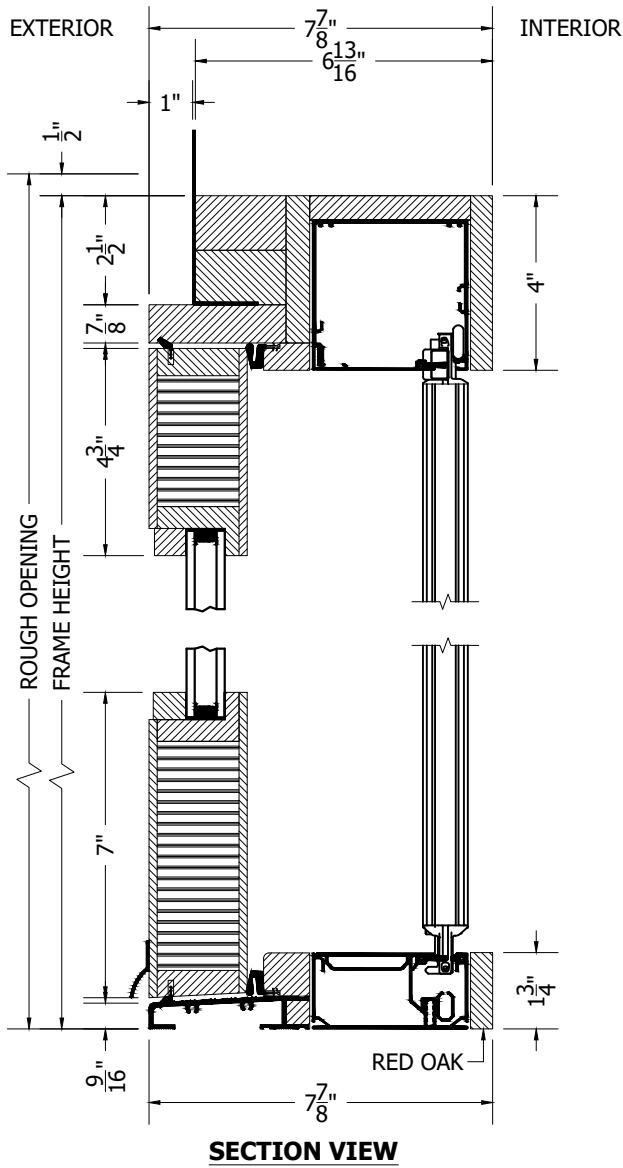

# TRADITIONAL WOOD OUT-SWING FRENCH PAIR DOORS w/ALUMINUM SILL & CENTOR SCREEN

SCALE: 3" = 1'-0"

**INTERIOR WOOD STICKING OPTIONS**

 SQUARE STICKING

 OVOLO STICKING

**TO PRINT TO SCALE, SELECT "ACTUAL SIZE" OR DESELECT "FIT TO PAGE" IN PRINT DIALOGUE BOX**