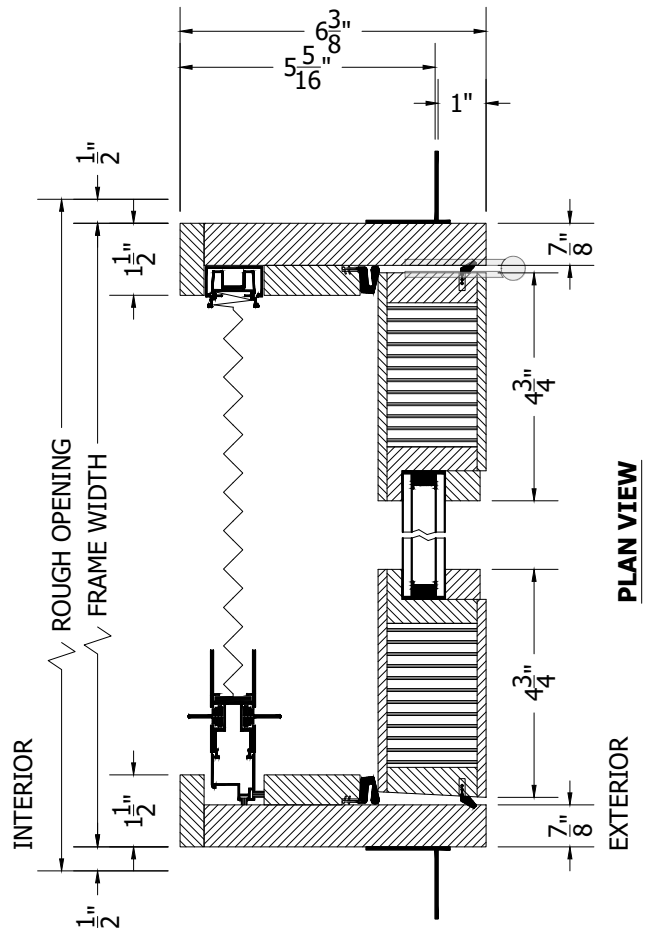

# TRADITIONAL WOOD OUT-SWING FRENCH SINGLE DOOR w/ALUMINUM SILL & BRIO SCREEN

SCALE : 3" = 1'-0"

**INTERIOR WOOD STICKING OPTIONS**

 SQUARE STICKING

 OVOLO STICKING

**SECTION VIEW**

**TO PRINT TO SCALE, SELECT "ACTUAL SIZE" OR DESELECT "FIT TO PAGE" IN PRINT DIALOGUE BOX**