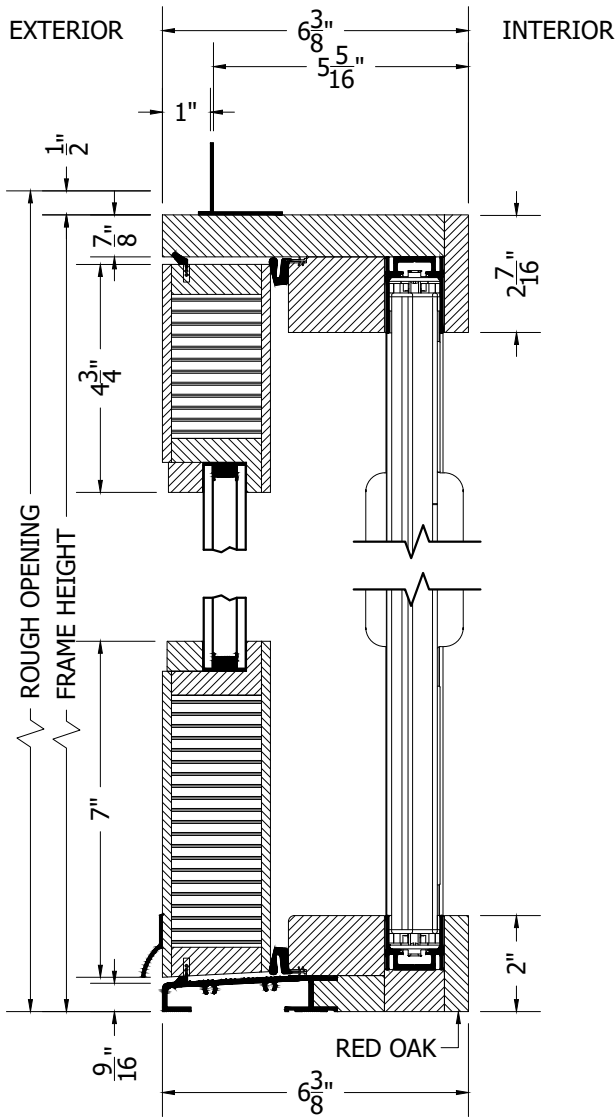

# TRADITIONAL WOOD OUT-SWING FRENCH SINGLE DOOR w/ALUMINUM SILL & BRIO SCREEN

SCALE : 3" = 1'-0"

**INTERIOR WOOD STICKING OPTIONS**

 SQUARE STICKING

 OVOLO STICKING

**SECTION VIEW**

**TO PRINT TO SCALE, SELECT "ACTUAL SIZE" OR DESELECT "FIT TO PAGE" IN PRINT DIALOGUE BOX**