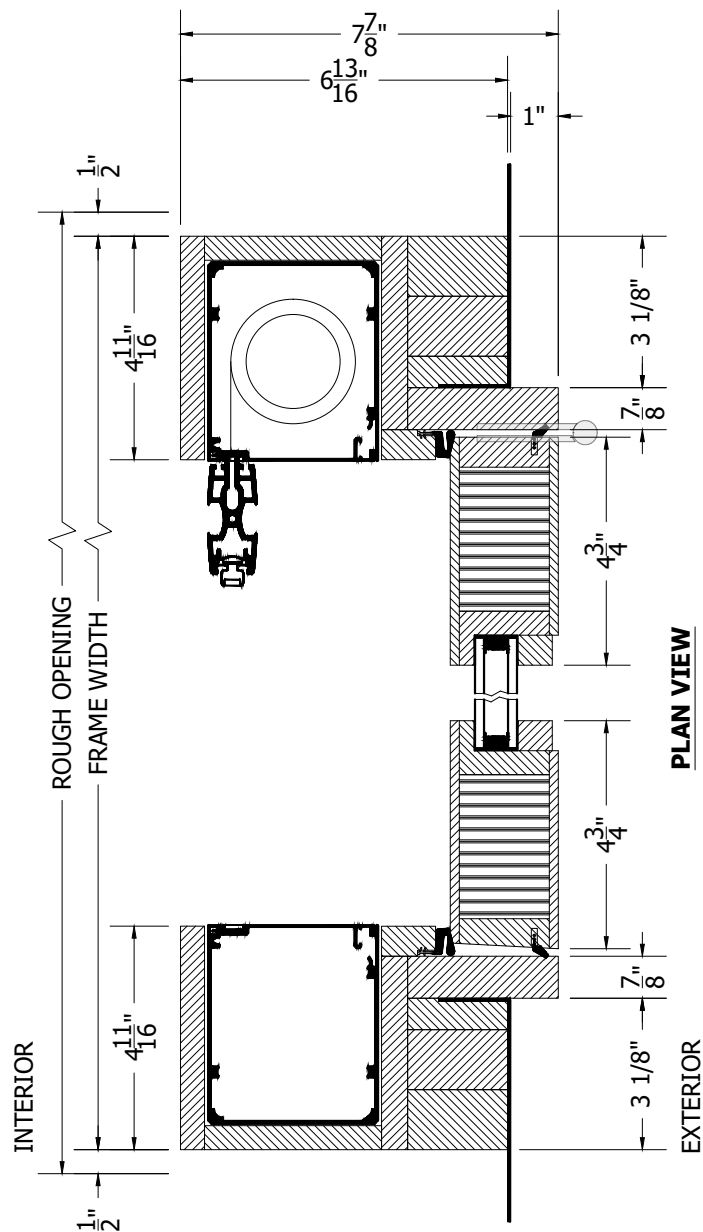

# TRADITIONAL WOOD OUT-SWING FRENCH SINGLE DOOR w/ALUMINUM SILL & CENTOR SCREEN

SCALE: 3" = 1'-0"

**INTERIOR WOOD STICKING OPTIONS**

 SQUARE STICKING

 OVOLO STICKING

**TO PRINT TO SCALE, SELECT "ACTUAL SIZE" OR DESELECT "FIT TO PAGE" IN PRINT DIALOGUE BOX**