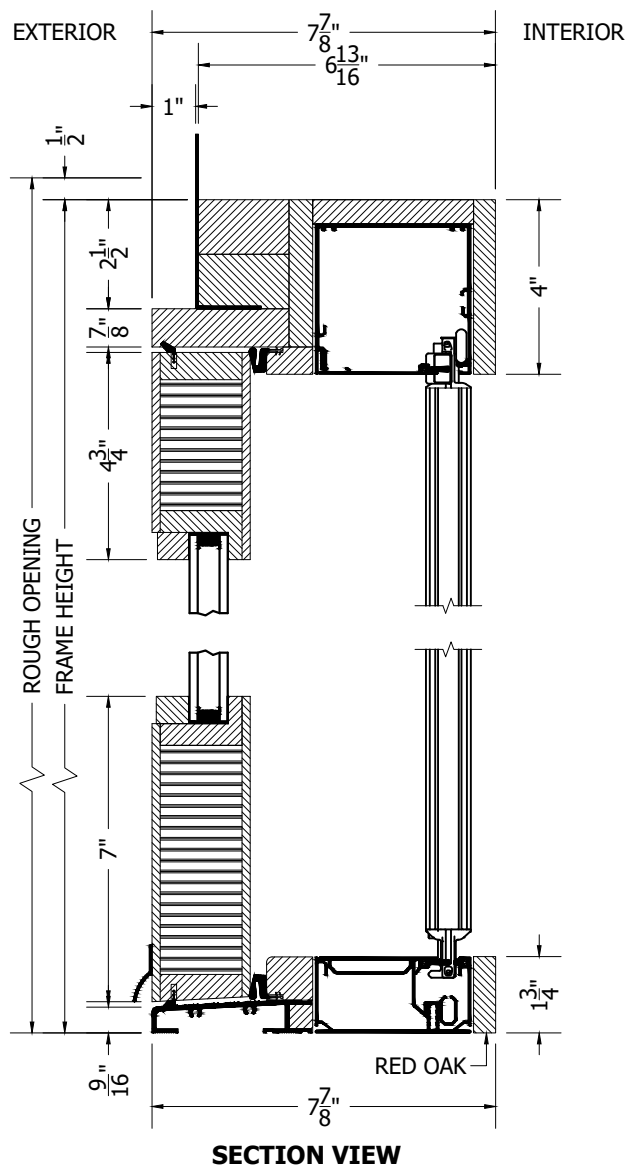

# TRADITIONAL WOOD OUT-SWING FRENCH SINGLE DOOR w/ALUMINUM SILL & CENTOR SCREEN

SCALE: 3" = 1'-0"

**INTERIOR WOOD STICKING OPTIONS**

 SQUARE STICKING

 OVOLO STICKING

**TO PRINT TO SCALE, SELECT "ACTUAL SIZE" OR DESELECT "FIT TO PAGE" IN PRINT DIALOGUE BOX**